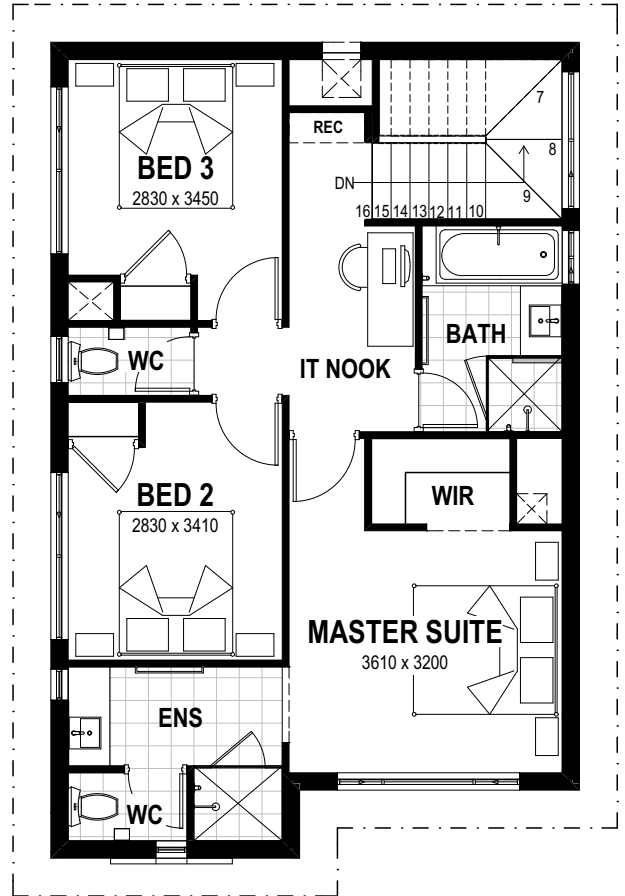

**SUMMIT**  
HOMES

**PETRONAS**  
DATE :

ANY REPRODUCTION IN WHOLE OR PART OF THIS DESIGN  
IS NOT PERMITTED AND IS SUBJECT TO 2018 ©

OVERALL WIDTH- 8.99m  
OVERALL LENGTH- 19.09m  
MIN BLOCK WIDTH- 10m  
TOTAL AREA- 222.11m<sup>2</sup>