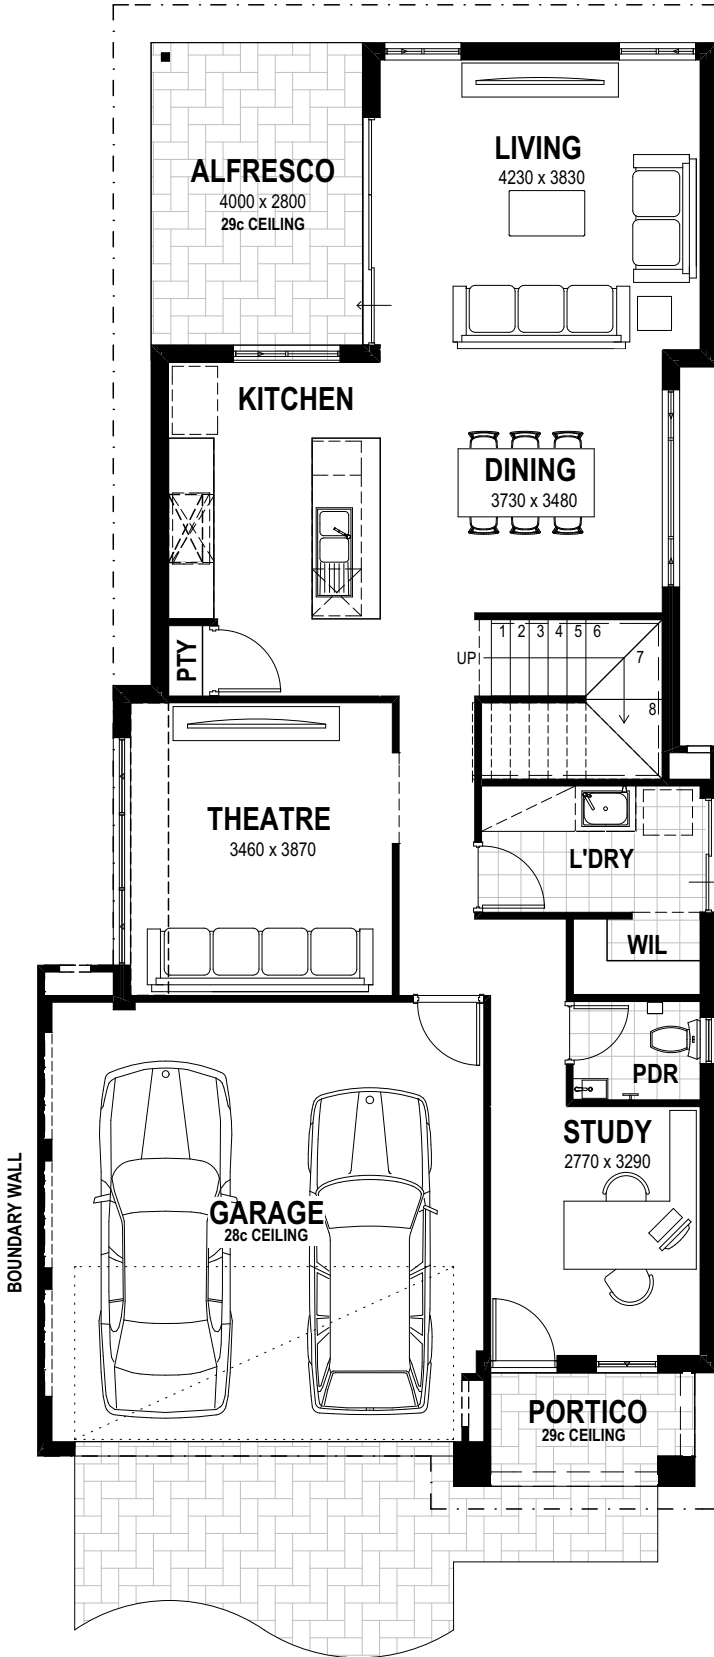

**SUMMIT**  
HOMES

**PETRONAS**  
DATE :

ANY REPRODUCTION IN WHOLE OR PART OF THIS DESIGN  
IS NOT PERMITTED AND IS SUBJECT TO 2018 ©

OVERALL WIDTH- 8.99m  
OVERALL LENGTH- 19.09m  
MIN BLOCK WIDTH- 10m  
TOTAL AREA- 222.11m<sup>2</sup>