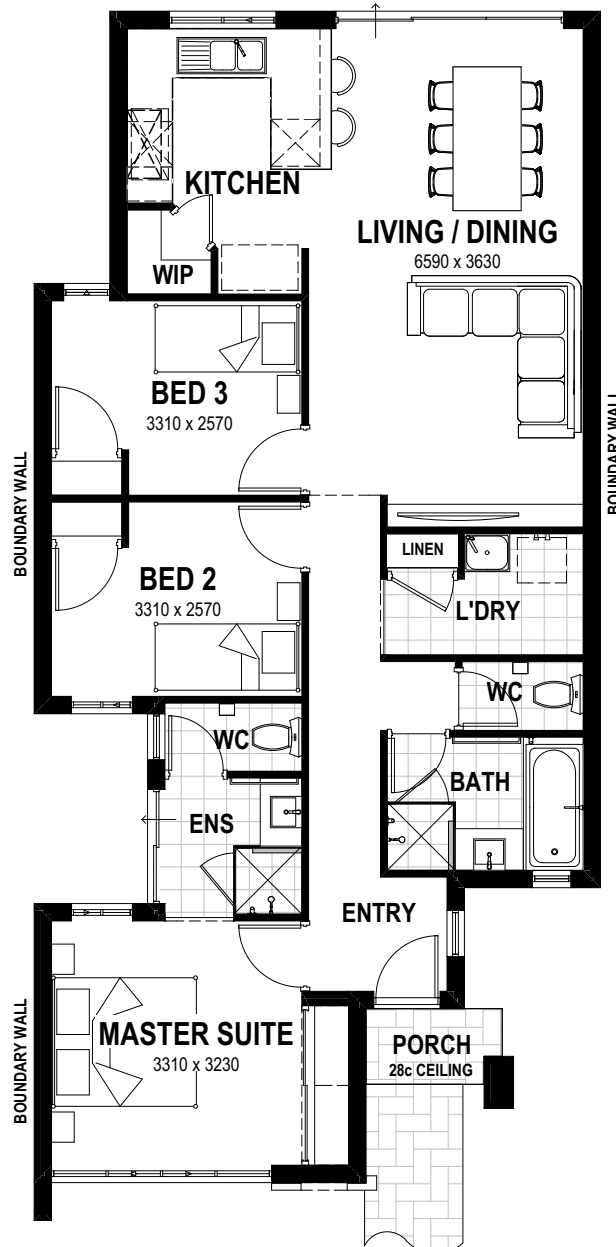

easystart

MOSCOW 7.5 I

DATE :

COURTYARD

7500 x 4000

OVERALL WIDTH- 7.49m
OVERALL LENGTH- 25.68m
MIN BLOCK WIDTH- 7.50m
TOTAL AREA- 132.19m²