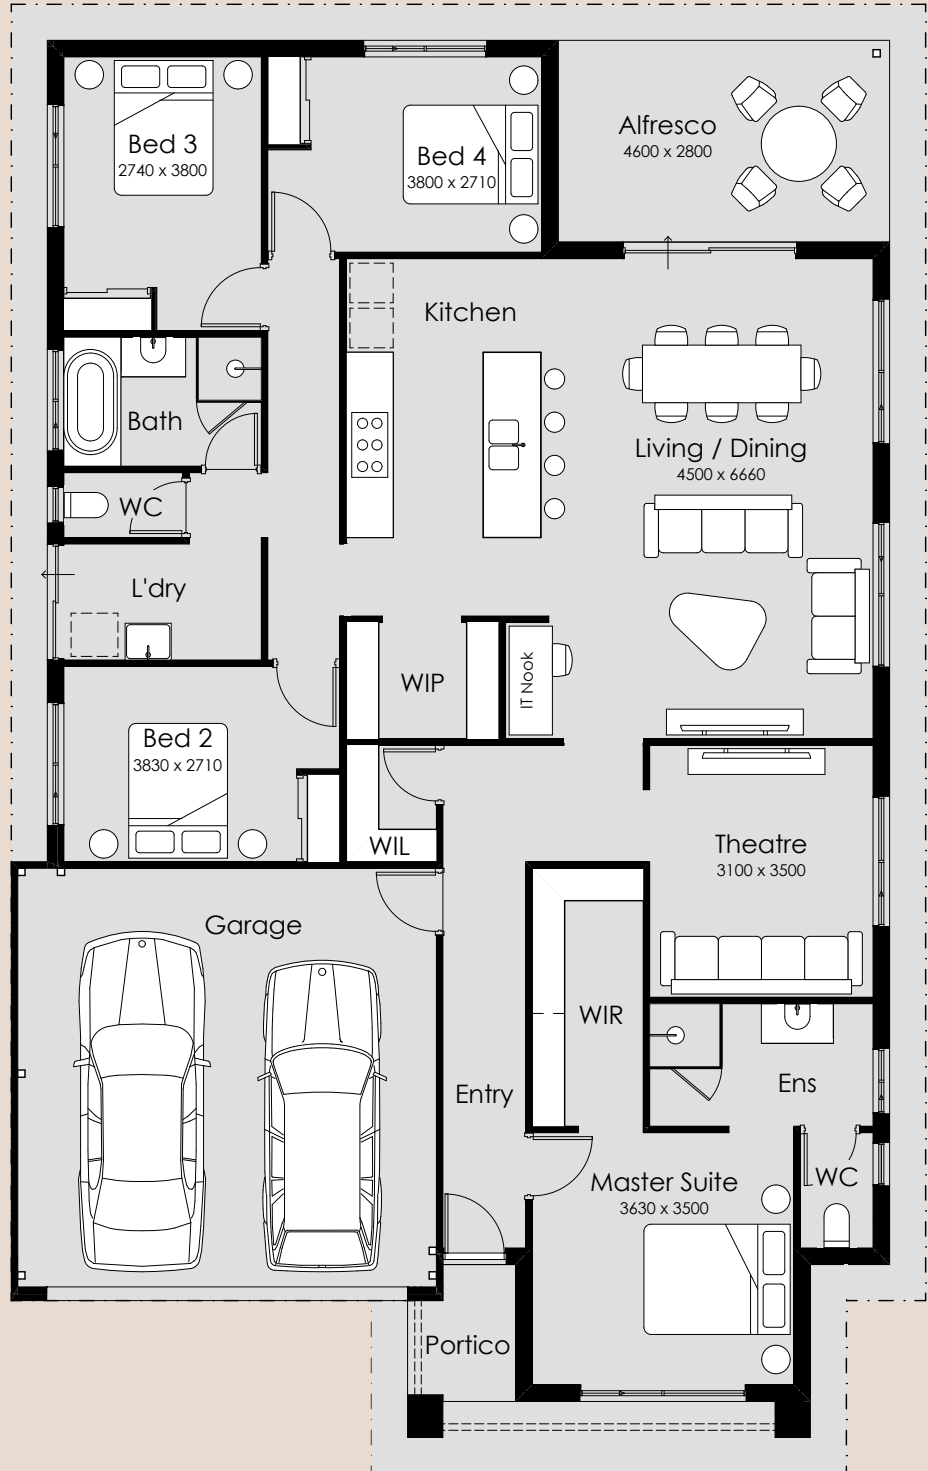

## Dallas

-  4
-  2
-  2

Overall Width – 12.19m

Overall Length – 19.39m

Min Block Width – 15m

Min Block Length – 25m

Total Area – 214.78m<sup>2</sup>