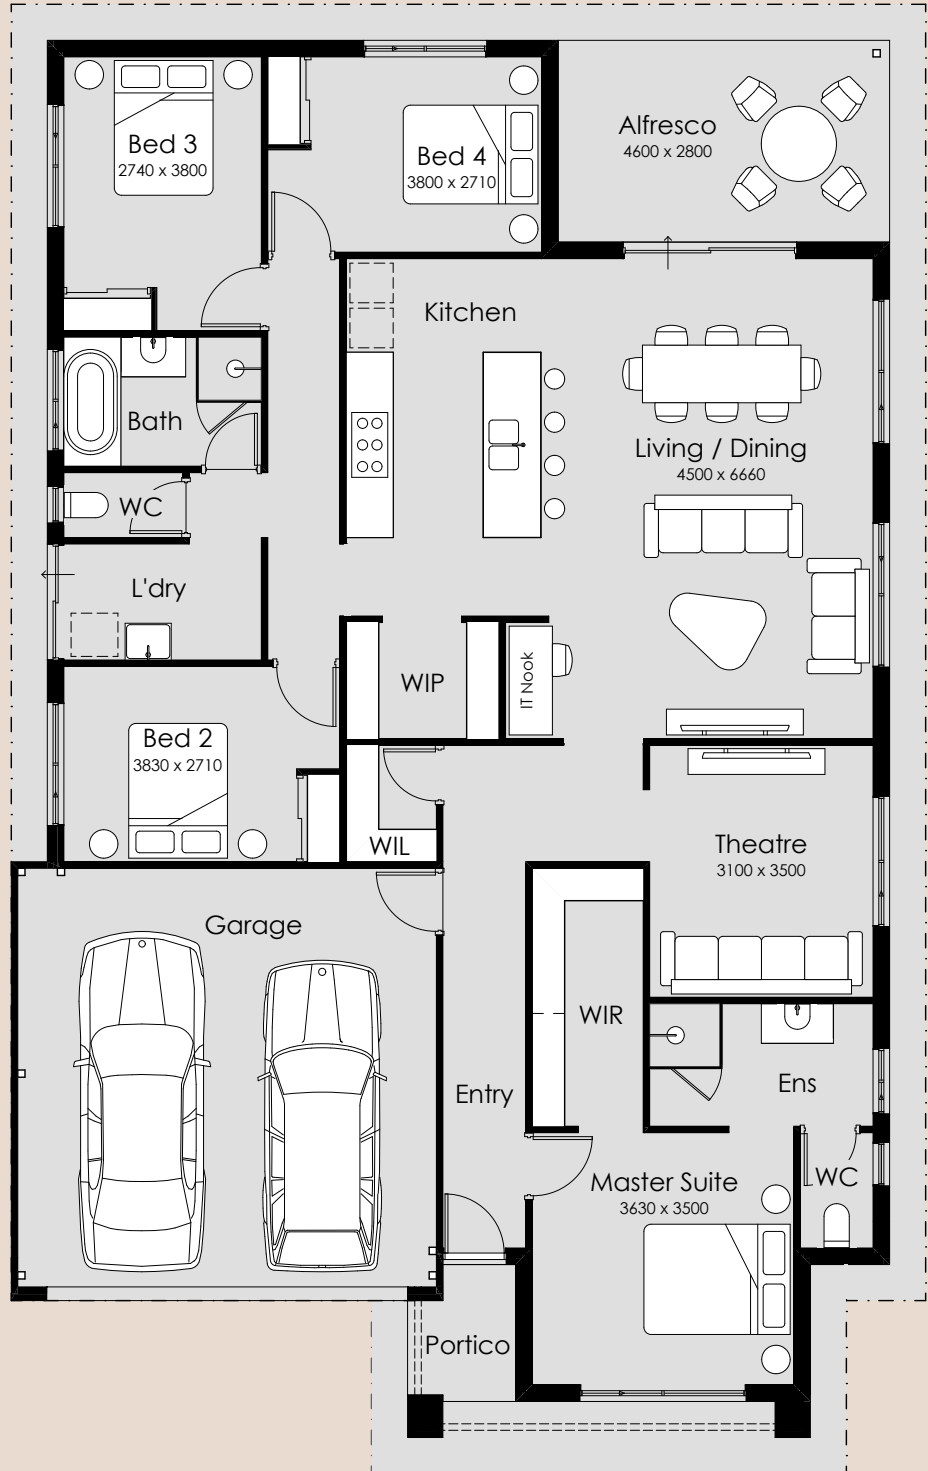

SUMMIT

HOMES GROUP

Dallas

-  4
-  2
-  2

Overall Width – 12.19m

Overall Length – 19.39m

Min Block Width – 15m

Min Block Length – 25m

Total Area – 214.78m²