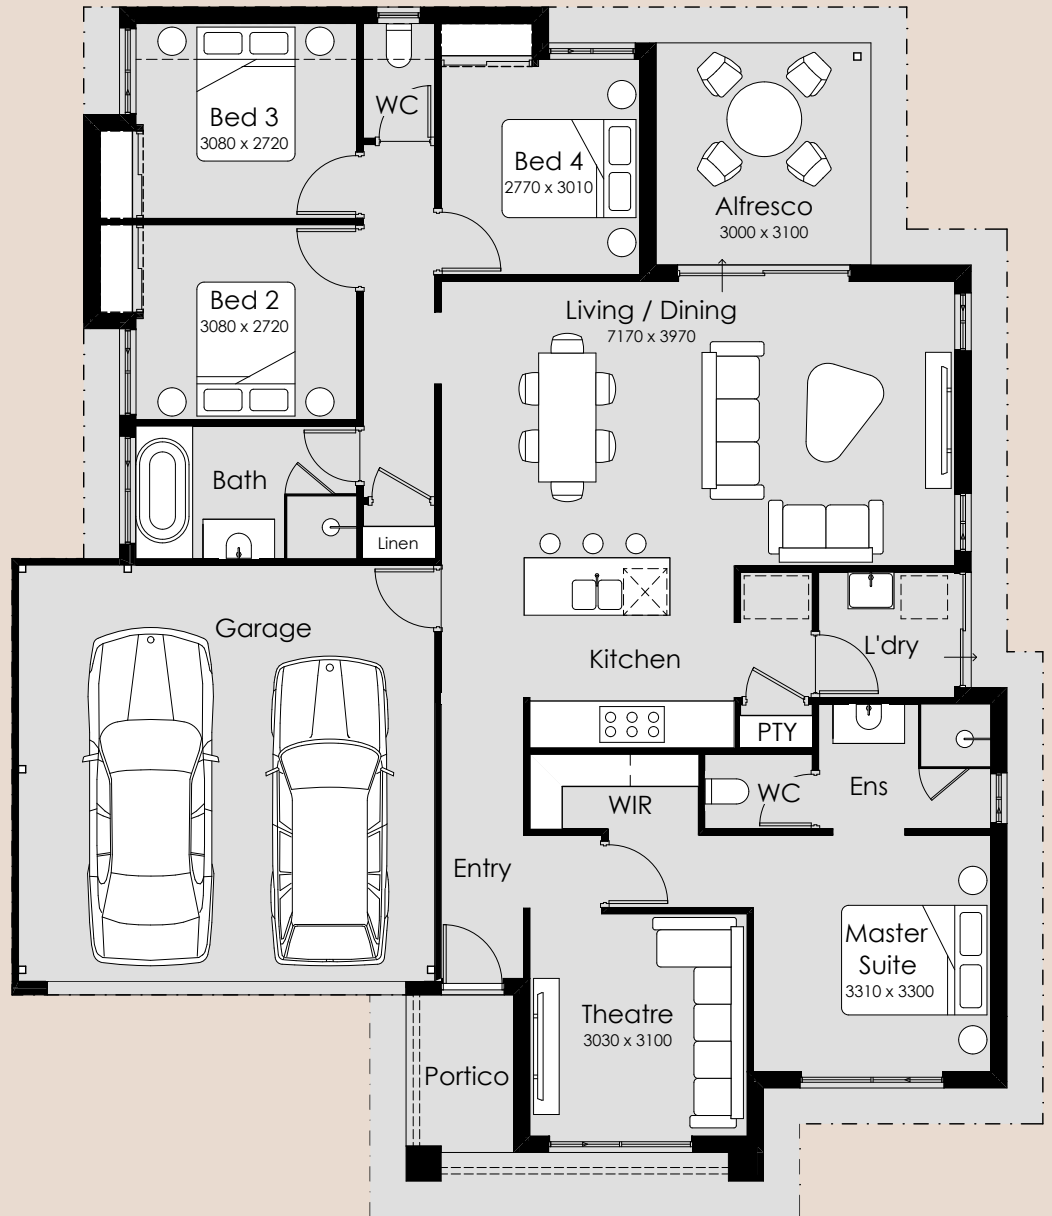

## Boston

- 4
- 2
- 2

Overall Width – 13.89m  
Overall Length – 16.39m  
Min Block Width – 15m  
Min Block Length – 25m  
Total Area – 184.86m<sup>2</sup>