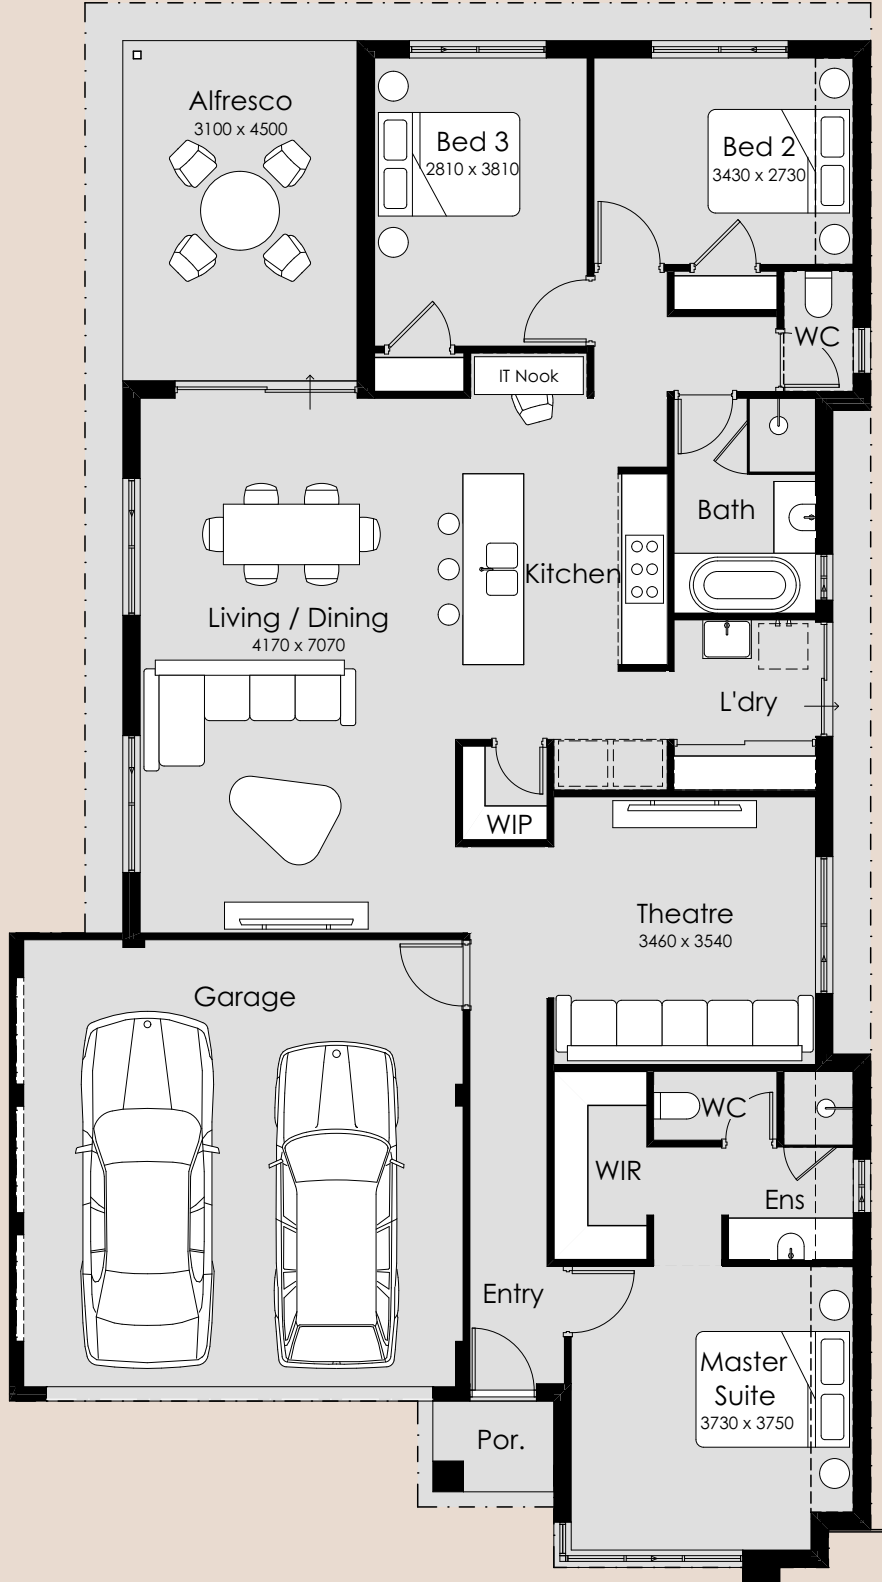

SUMMIT

HOMES GROUP

Athens

-  3
-  2
-  2

Overall Width – 11.39m
Overall Length – 20.39m
Min Block Width – 12.5m
Min Block Length – 25m
Total Area – 193.94m²