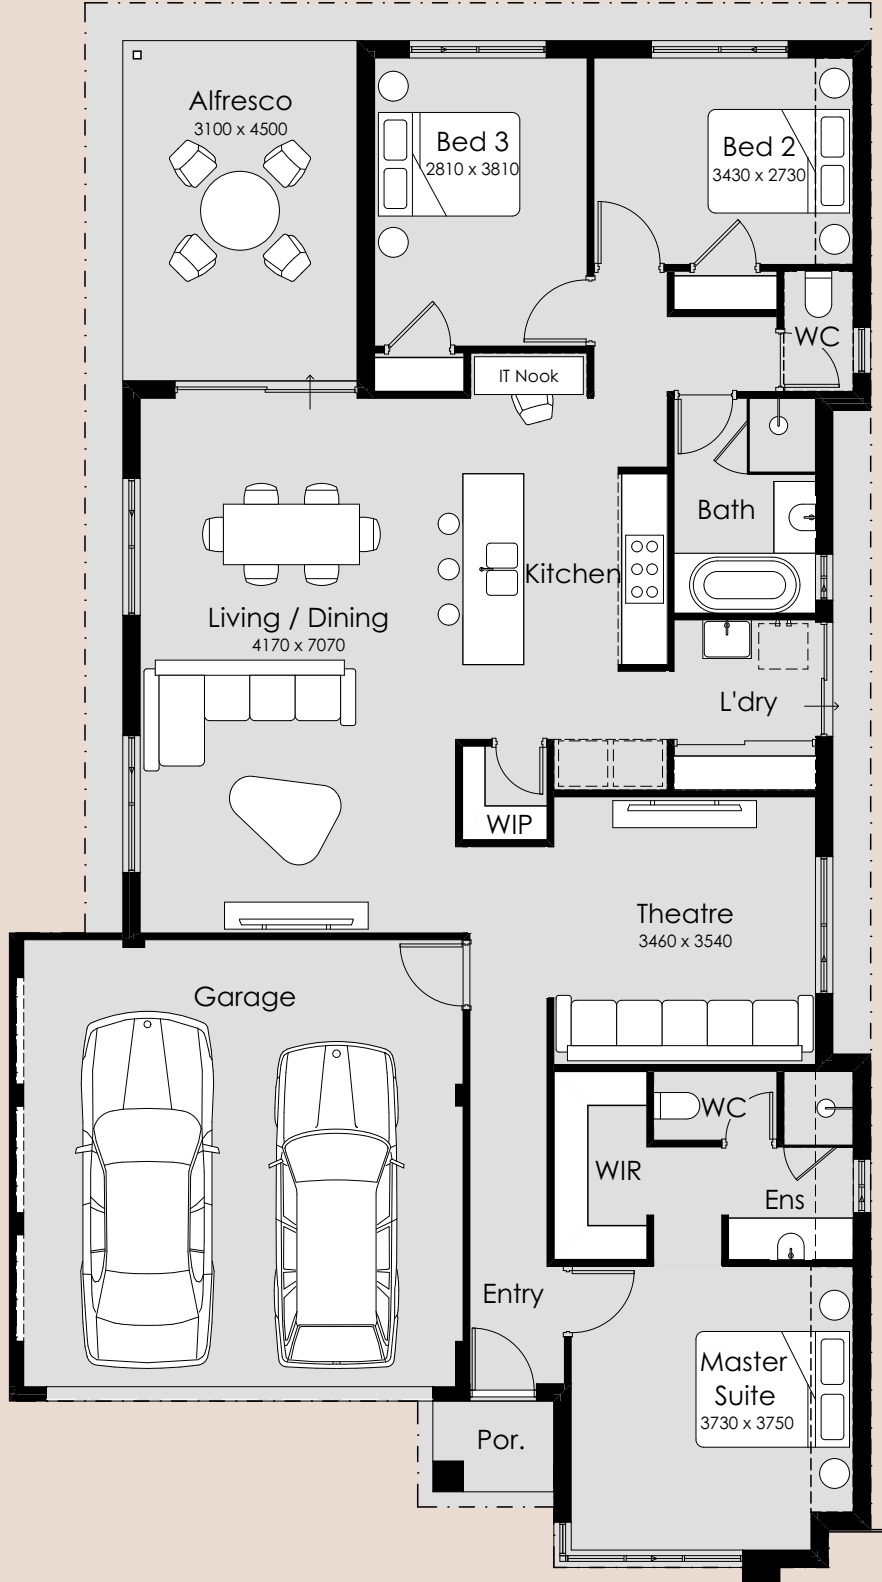

## Athens

-  3
-  2
-  2

Overall Width – 11.39m  
Overall Length – 20.39m  
Min Block Width – 12.5m  
Min Block Length – 25m  
Total Area – 193.94m<sup>2</sup>