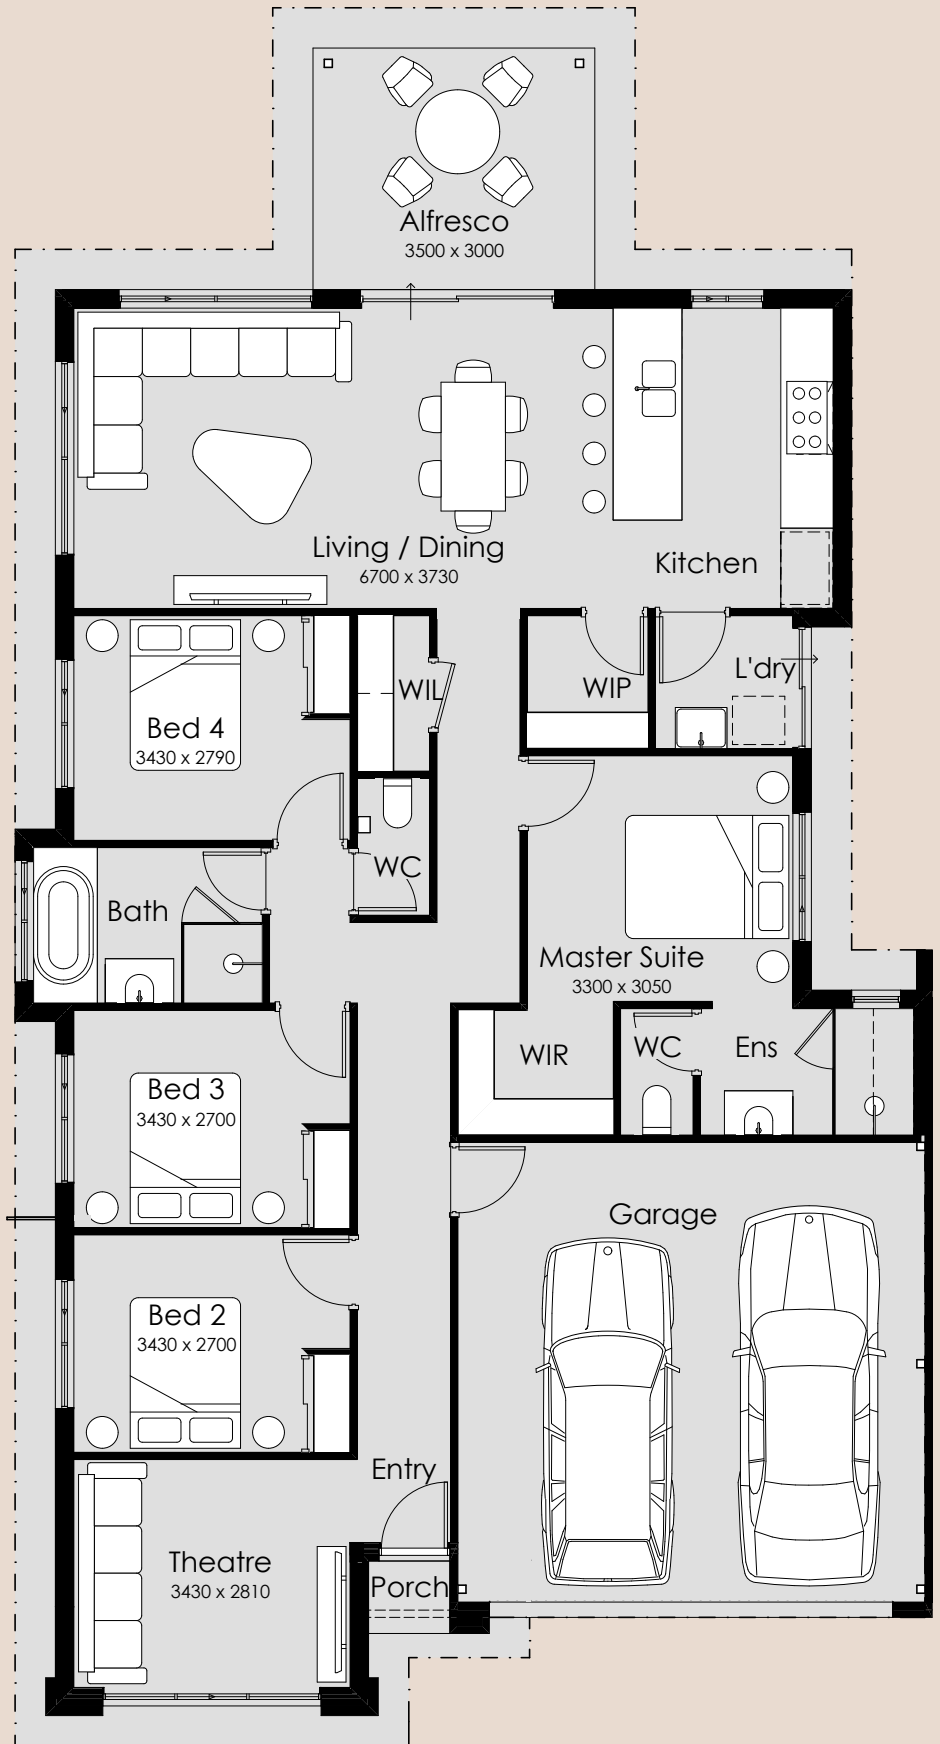

SUMMIT

HOMES GROUP

Jersey

- 4
- 2
- 2

Overall Width – 11.01m

Overall Length – 20.57m

Min Block Width – 12.5m

Min Block Length – 25m

Total Area – 184.90²