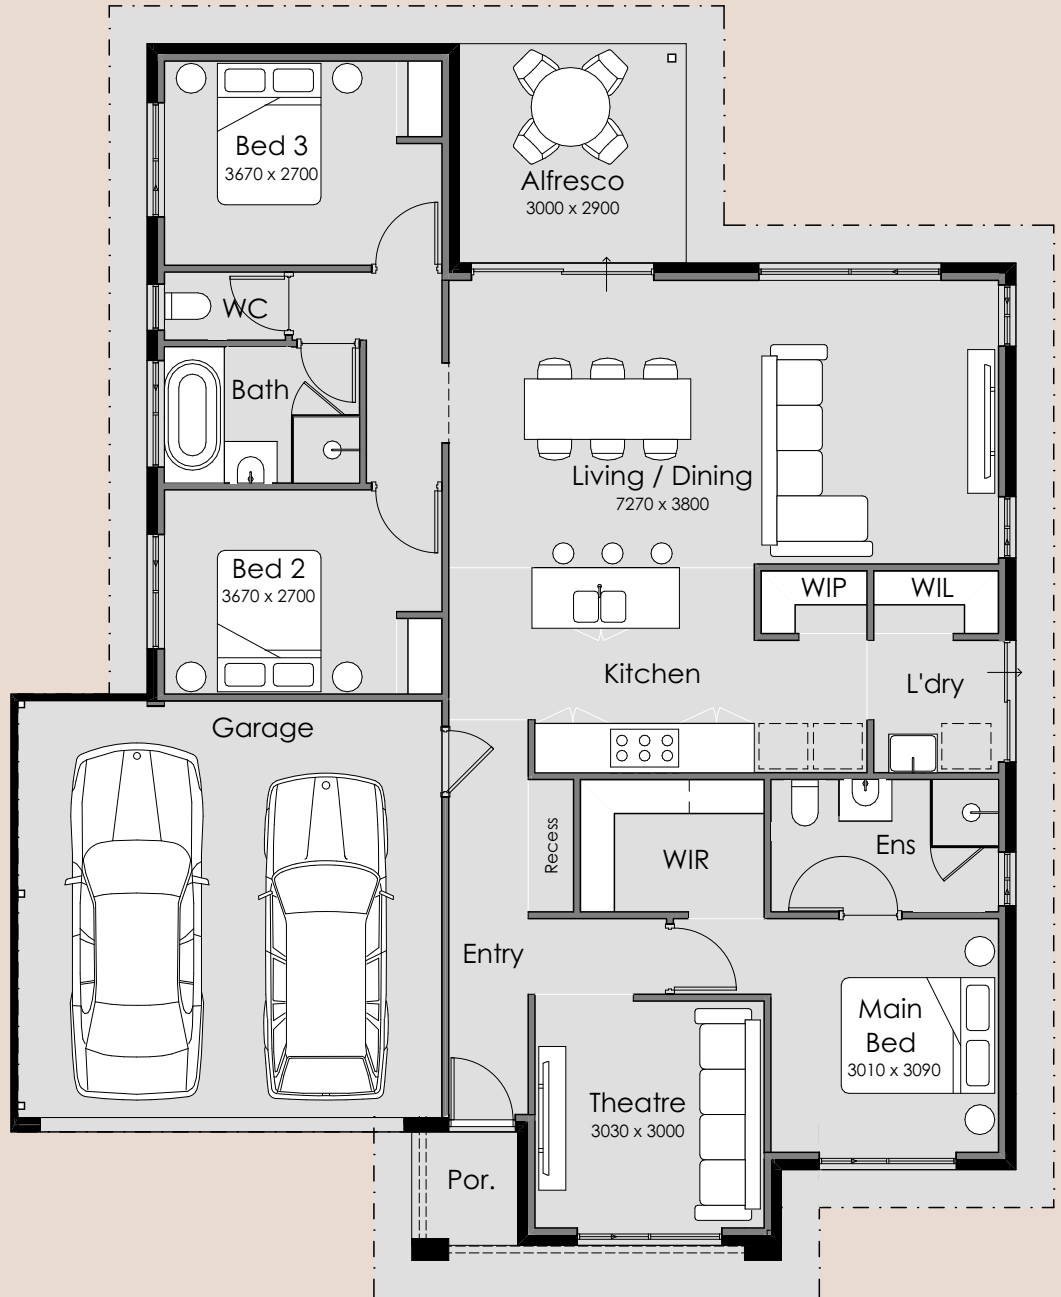

## Ottawa

- 3
- 2
- 2

Overall Width – 13.29m

Overall Length – 16.09m

Min Block Width – 15m

Min Block Length – 20m

Total Area – 172.00m<sup>2</sup>