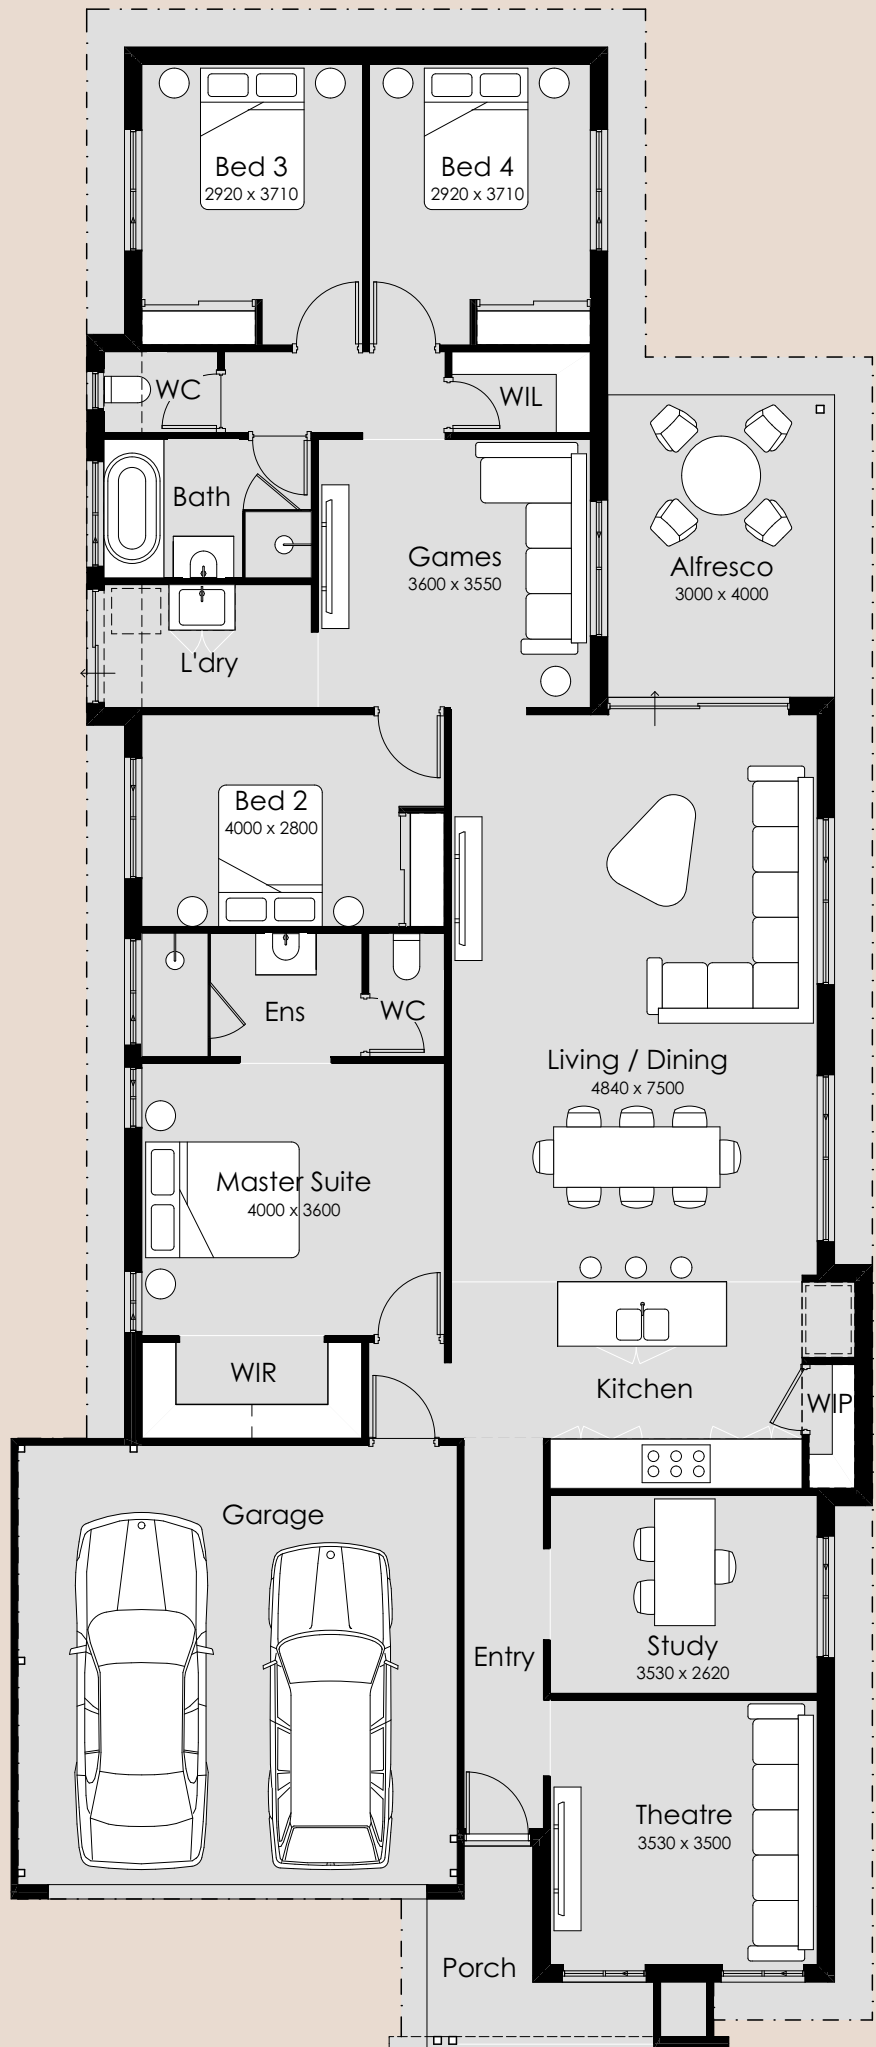

SUMMIT

HOMES GROUP

Samson

-  4
-  2
-  2

Overall Width – 10.89m
Overall Length – 26.49m
Min Block Width – 12.5m
Min Block Length – 30m
Total Area – 238.82m²