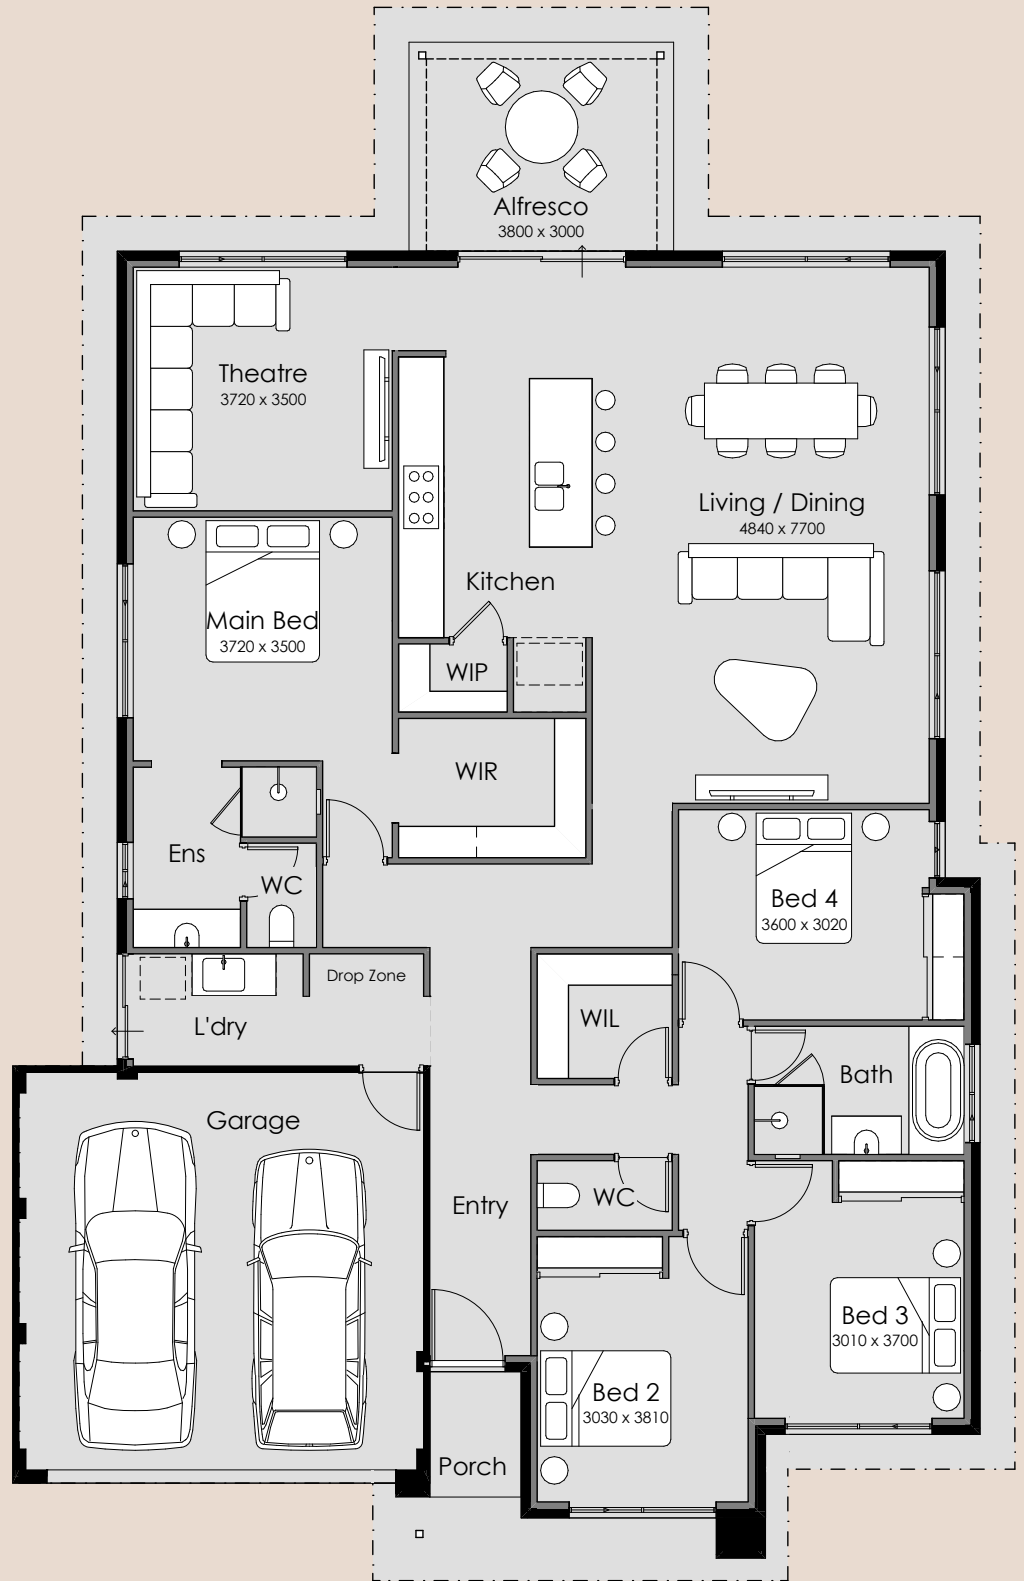

SUMMIT

HOMES GROUP

Takoma Grande

-  4
-  2
-  2

Overall Width – 13.89m

Overall Length – 21.77m

Min Block Width – 15m

Min Block Length – 30m

Total Area – 234.92m²