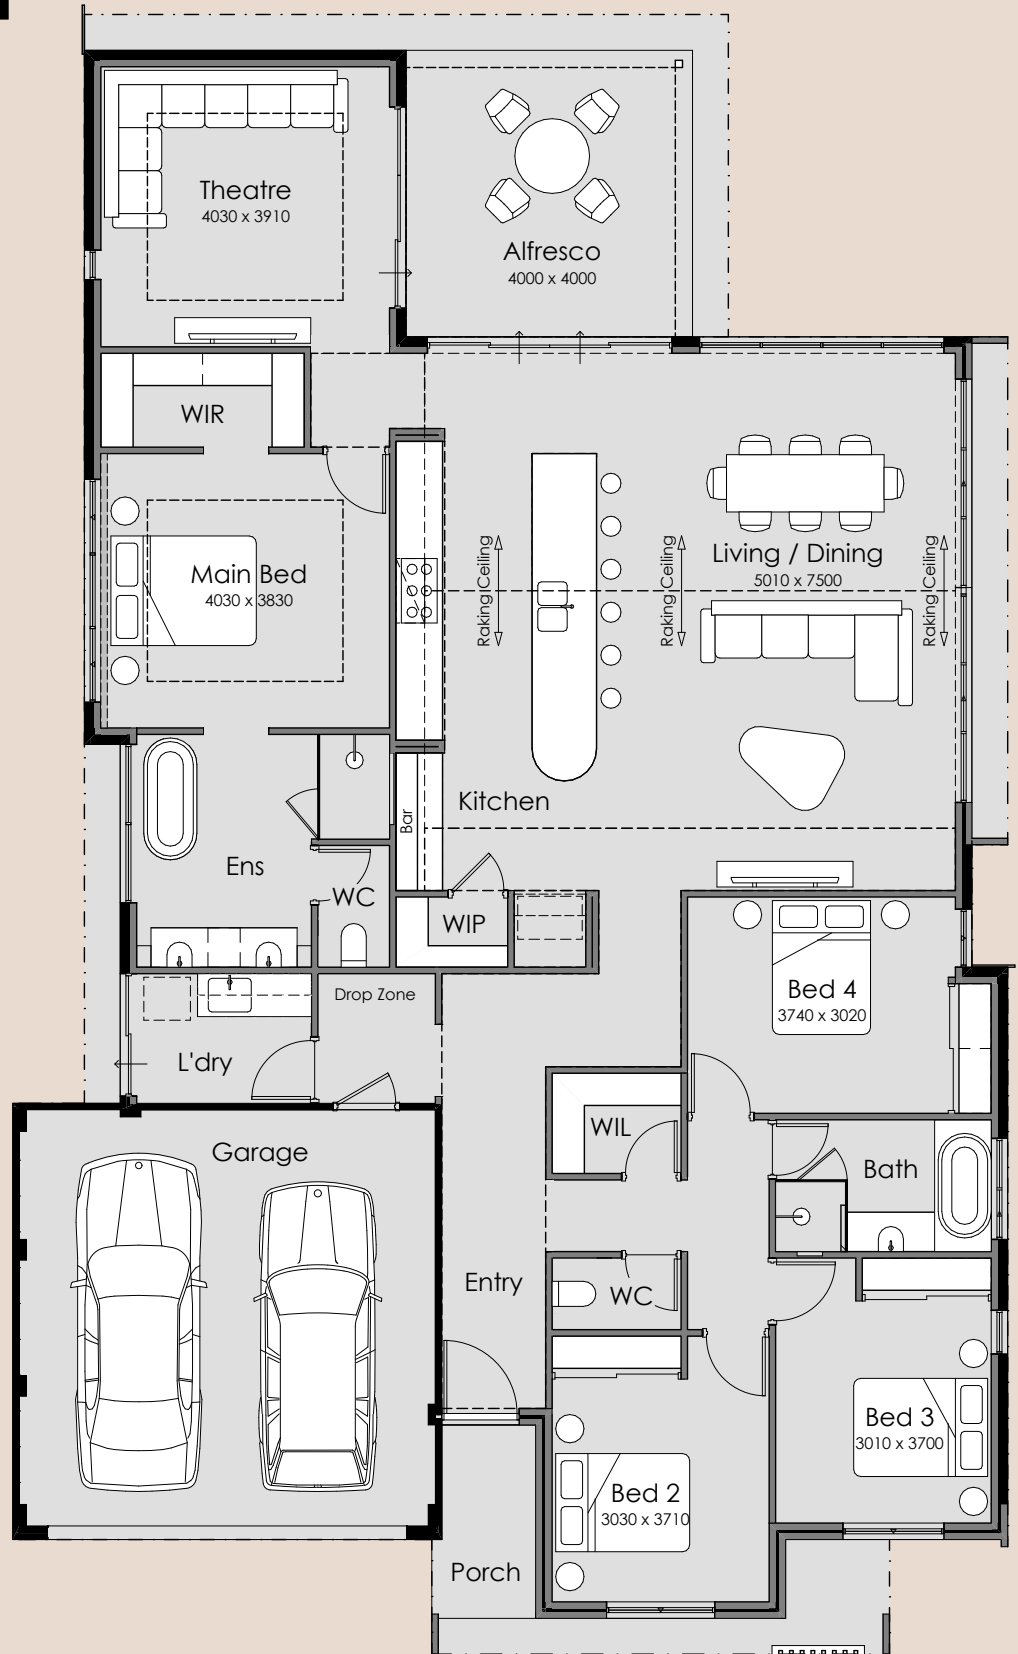

## Takoma

- 4
- 2
- 2

Overall Width – 13.89m  
Overall Length – 22.39m  
Min Block Width – 15m  
Min Block Length – 30m  
Total Area – 255.00m<sup>2</sup>