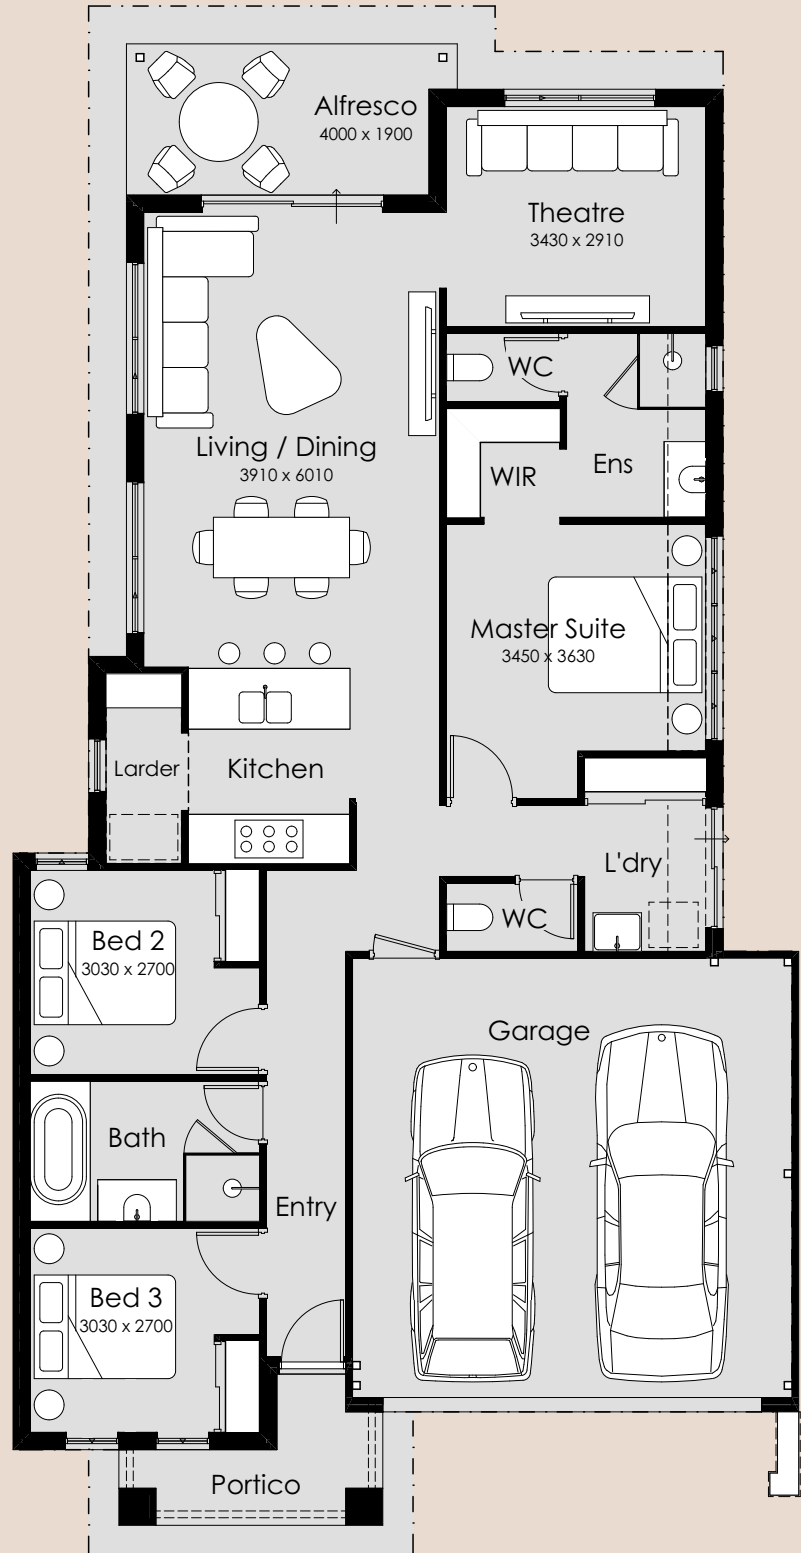

SUMMIT

HOMES GROUP

Verona

Overall Width – 10.39m

Overall Length – 19.49m

Min Block Width – 10.5m

Min Block Length – 25m

Total Area – 165.02m²