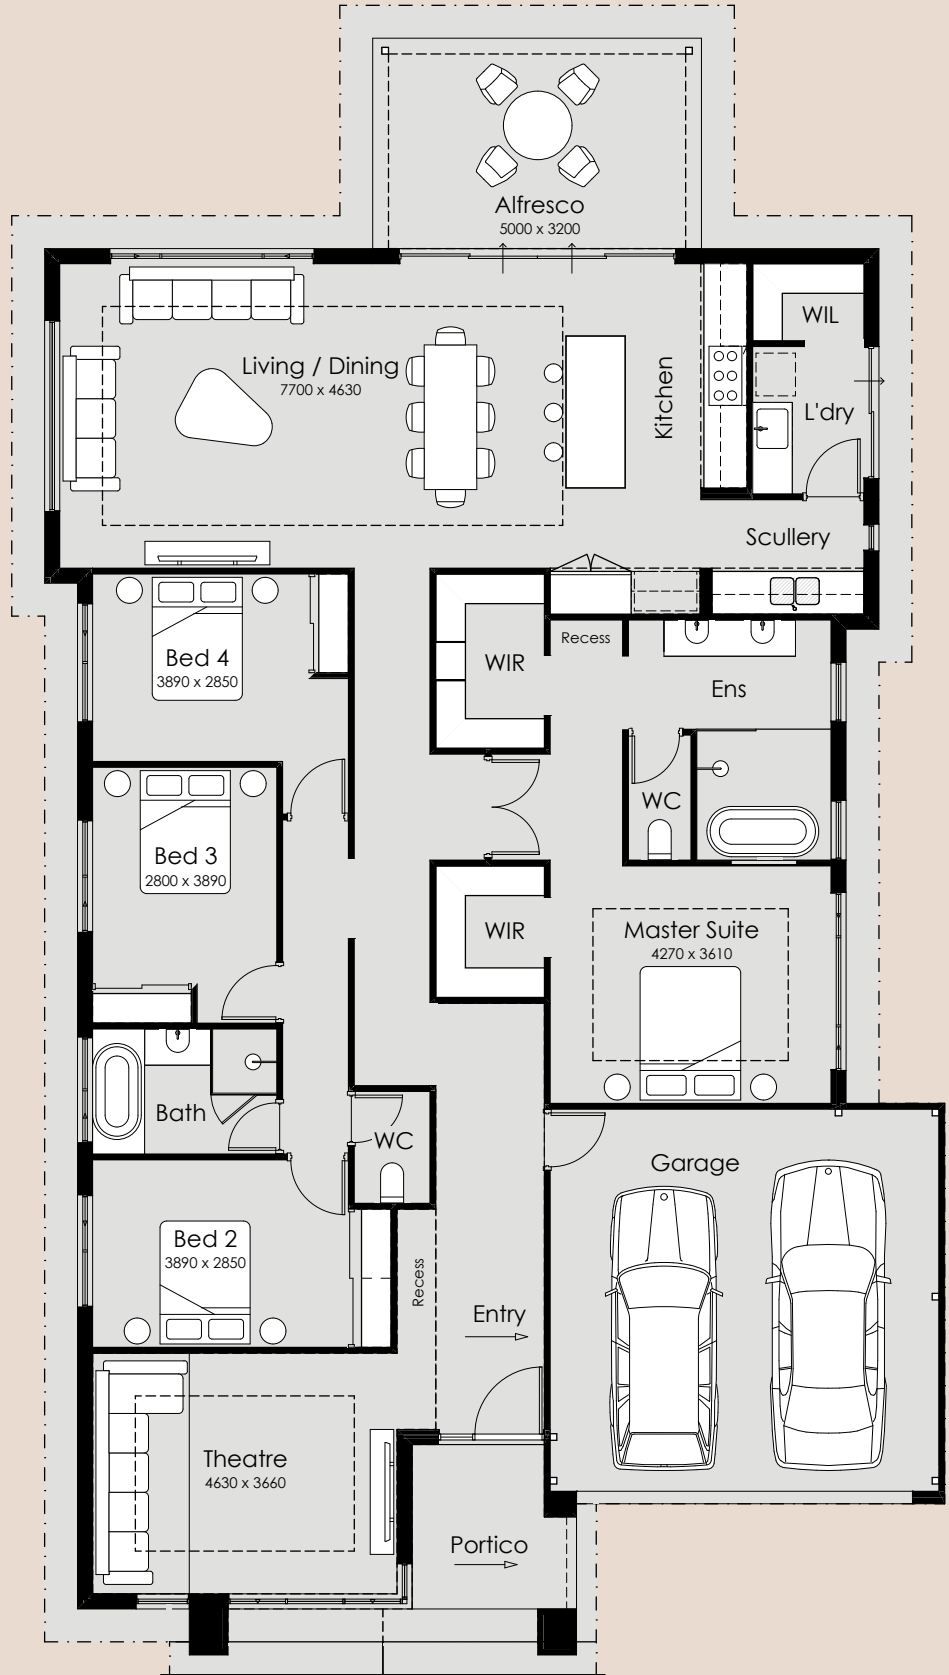

SUMMIT

HOMES GROUP

Aliya

-  4
-  2
-  2

Overall Width: 13.69m
Overall Length: 24.45m
Min Block Width: 15m
Min Block Length: 30m
Total Area: 270m²