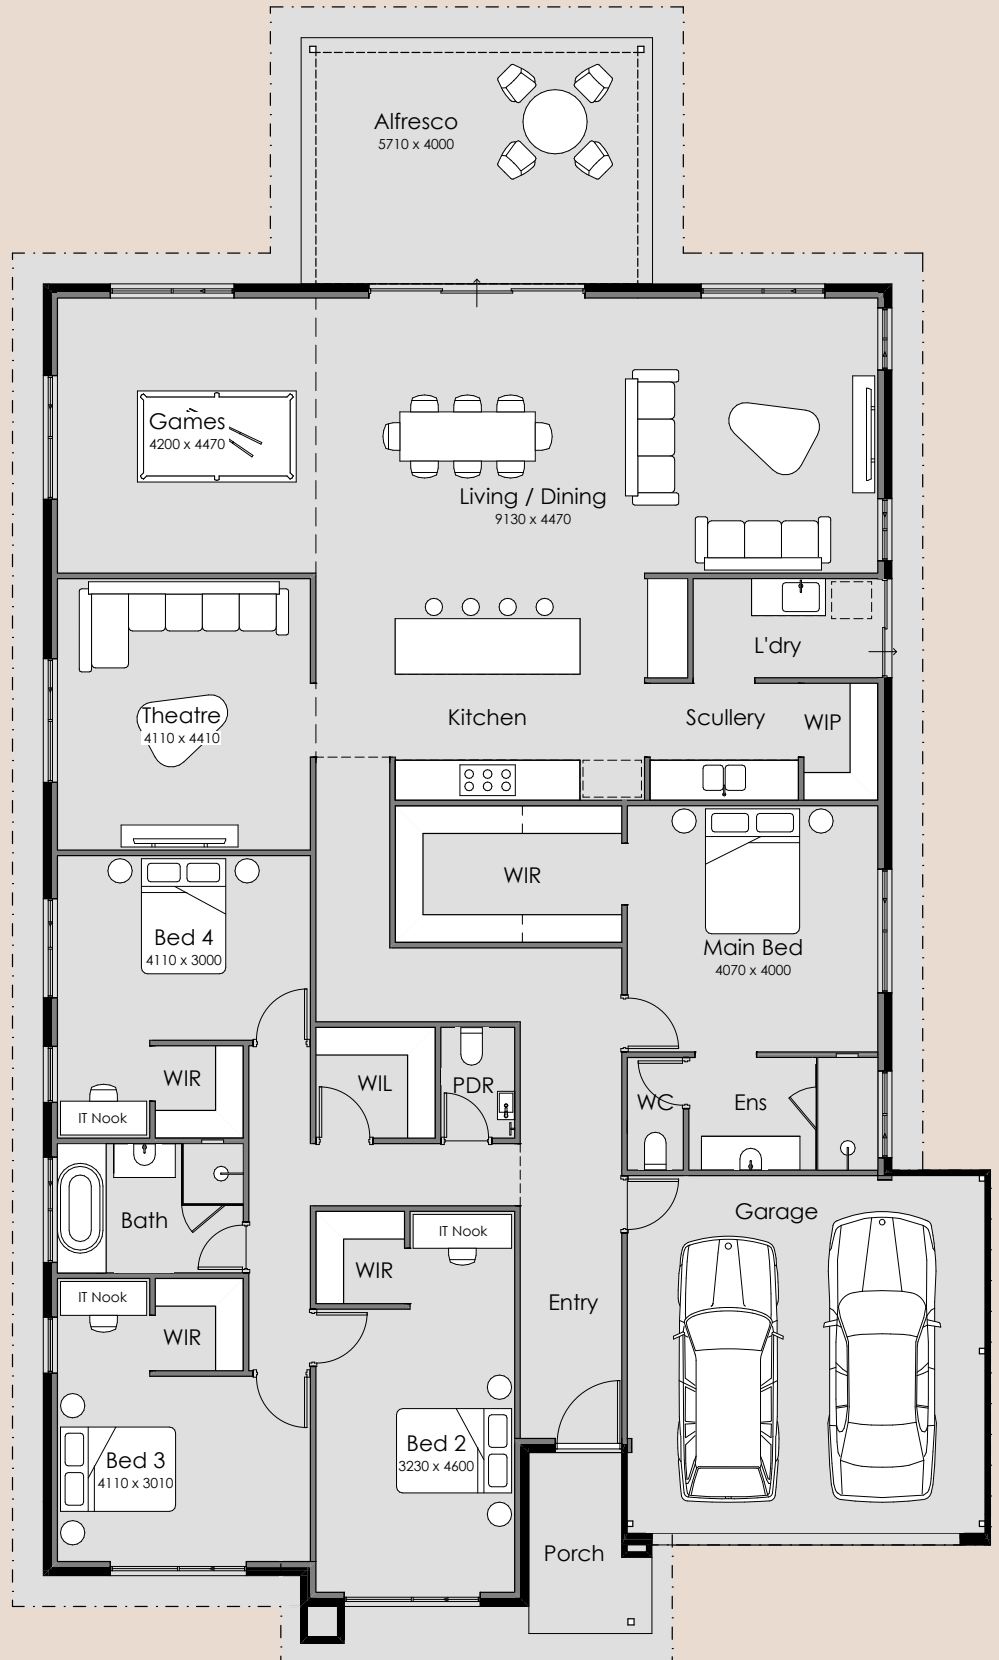

## Amazon

Overall Width – 15.39m

Overall Length – 25.95m

Min Block Width – 17m

Min Block Length – 35m

Total Area – 323.75m<sup>2</sup>