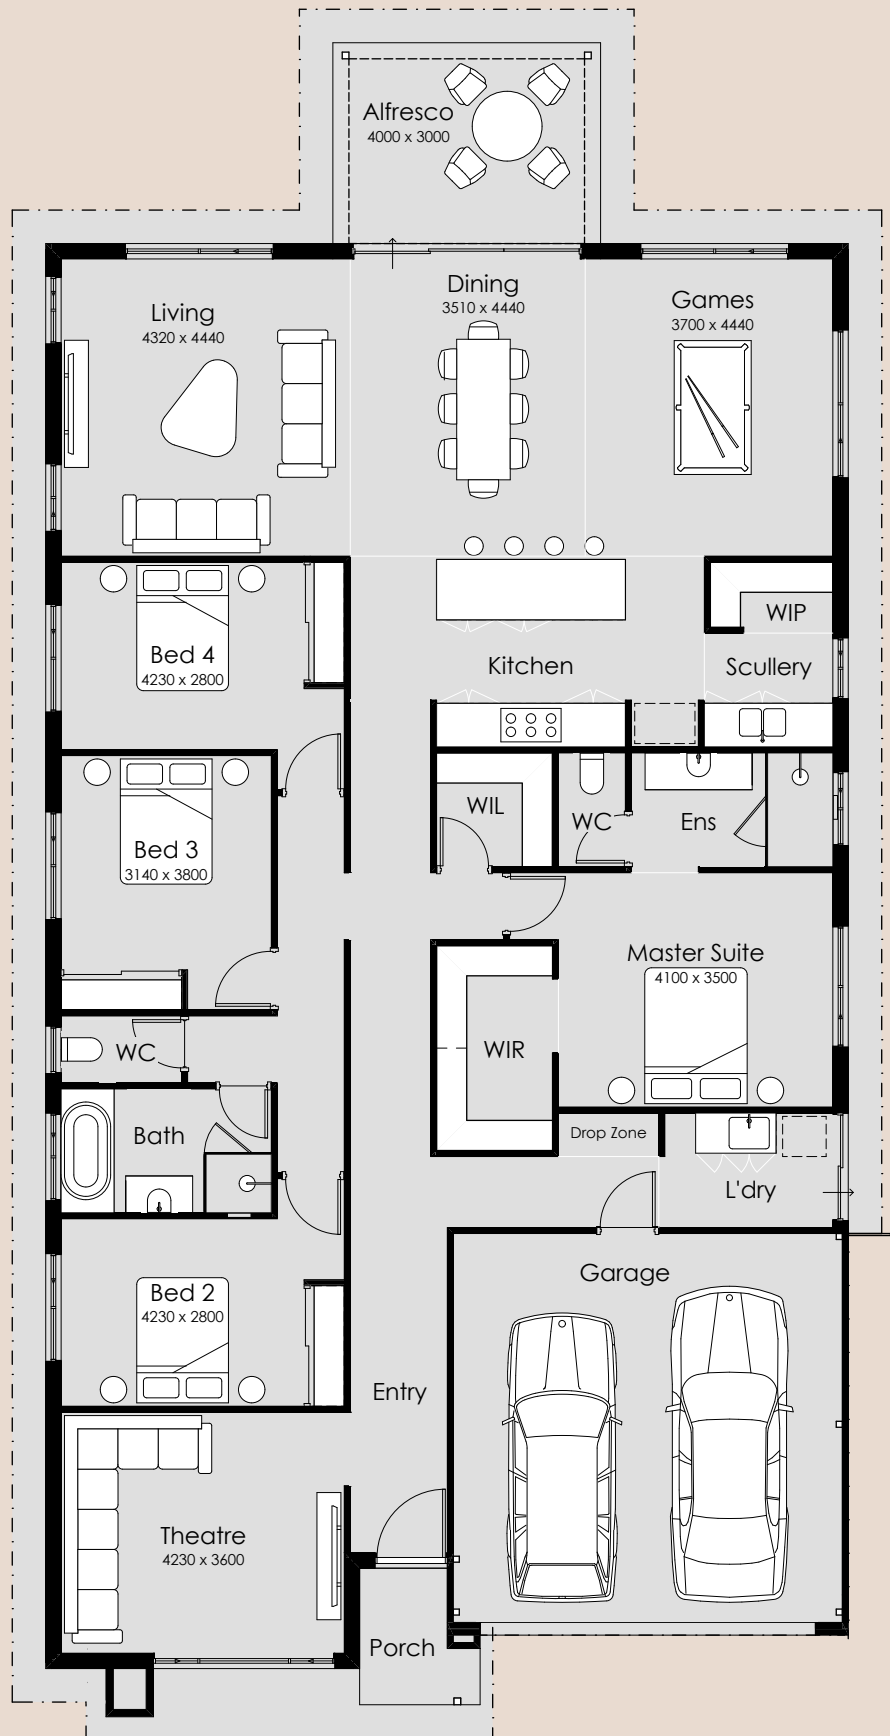

SUMMIT

HOMES GROUP

Boucle

-  4
-  2
-  2

Overall Width – 11.99m

Overall Length – 24.87m

Min Block Width – 15m

Min Block Length – 30m

Total Area – 267.66m²