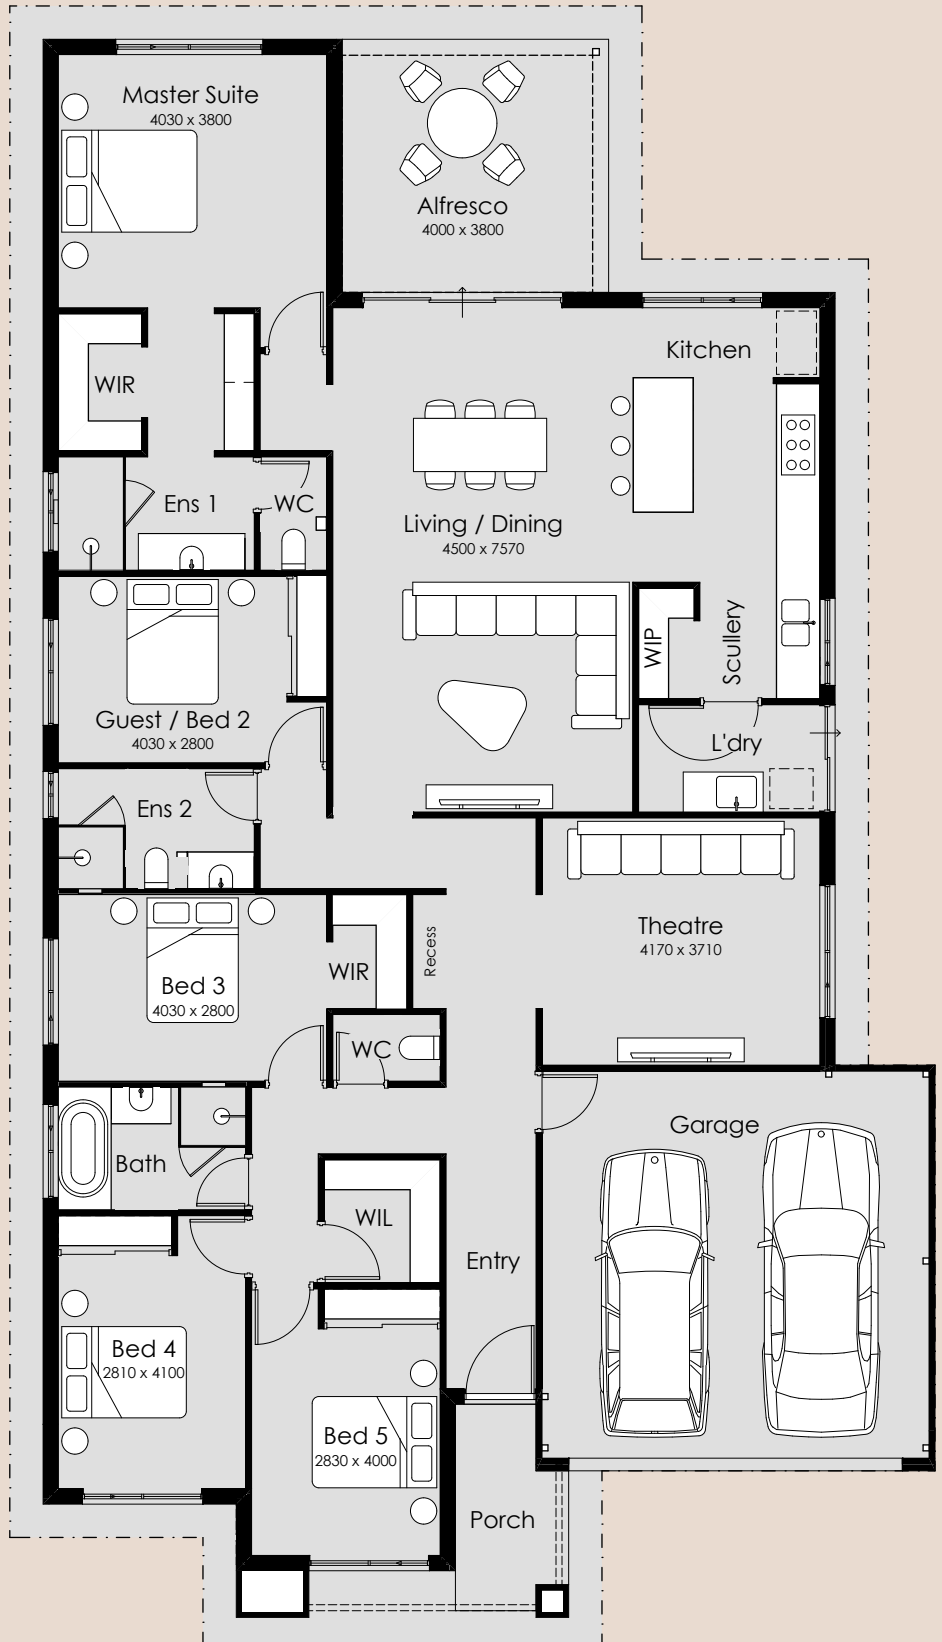

SUMMIT

HOMES GROUP

Cambric

Overall Width – 13.89m

Overall Length – 23.69m

Min Block Width – 15m

Min Block Length – 30m

Total Area – 263.82m²