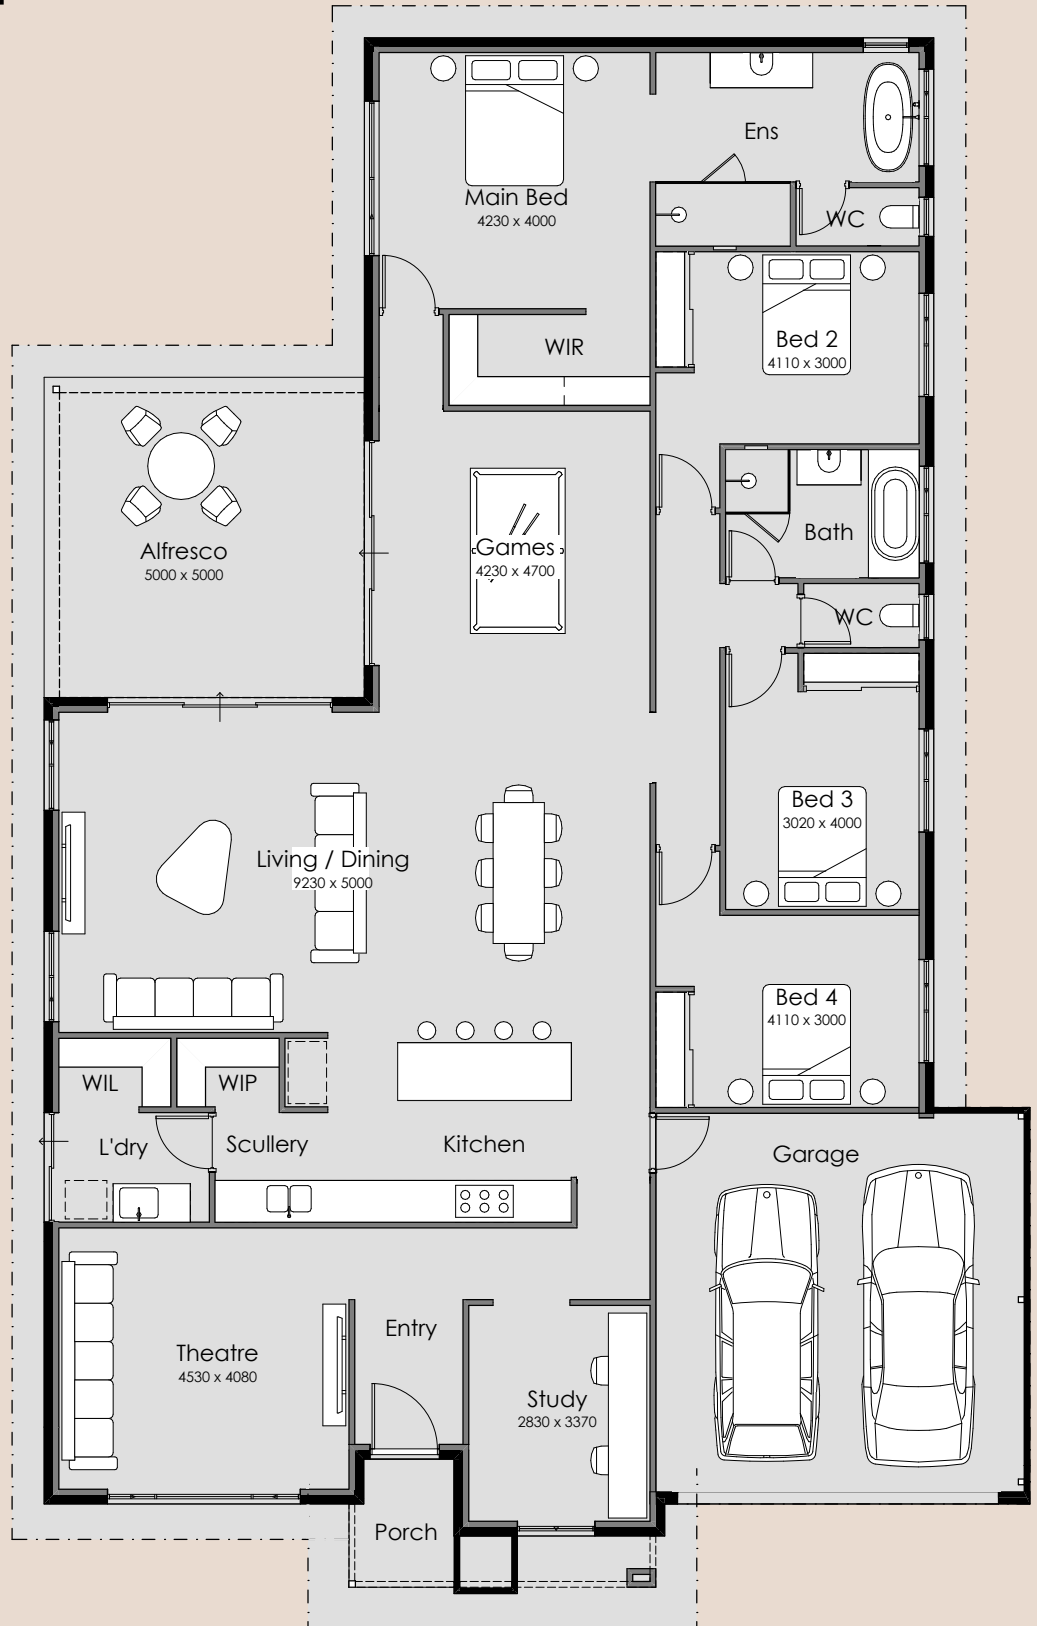

SUMMIT

HOMES GROUP

Dakota

-  4
-  2
-  2

Overall Width – 15.39m

Overall Length – 24.29m

Min Block Width – 17m

Min Block Length – 35m

Total Area – 305.40m²