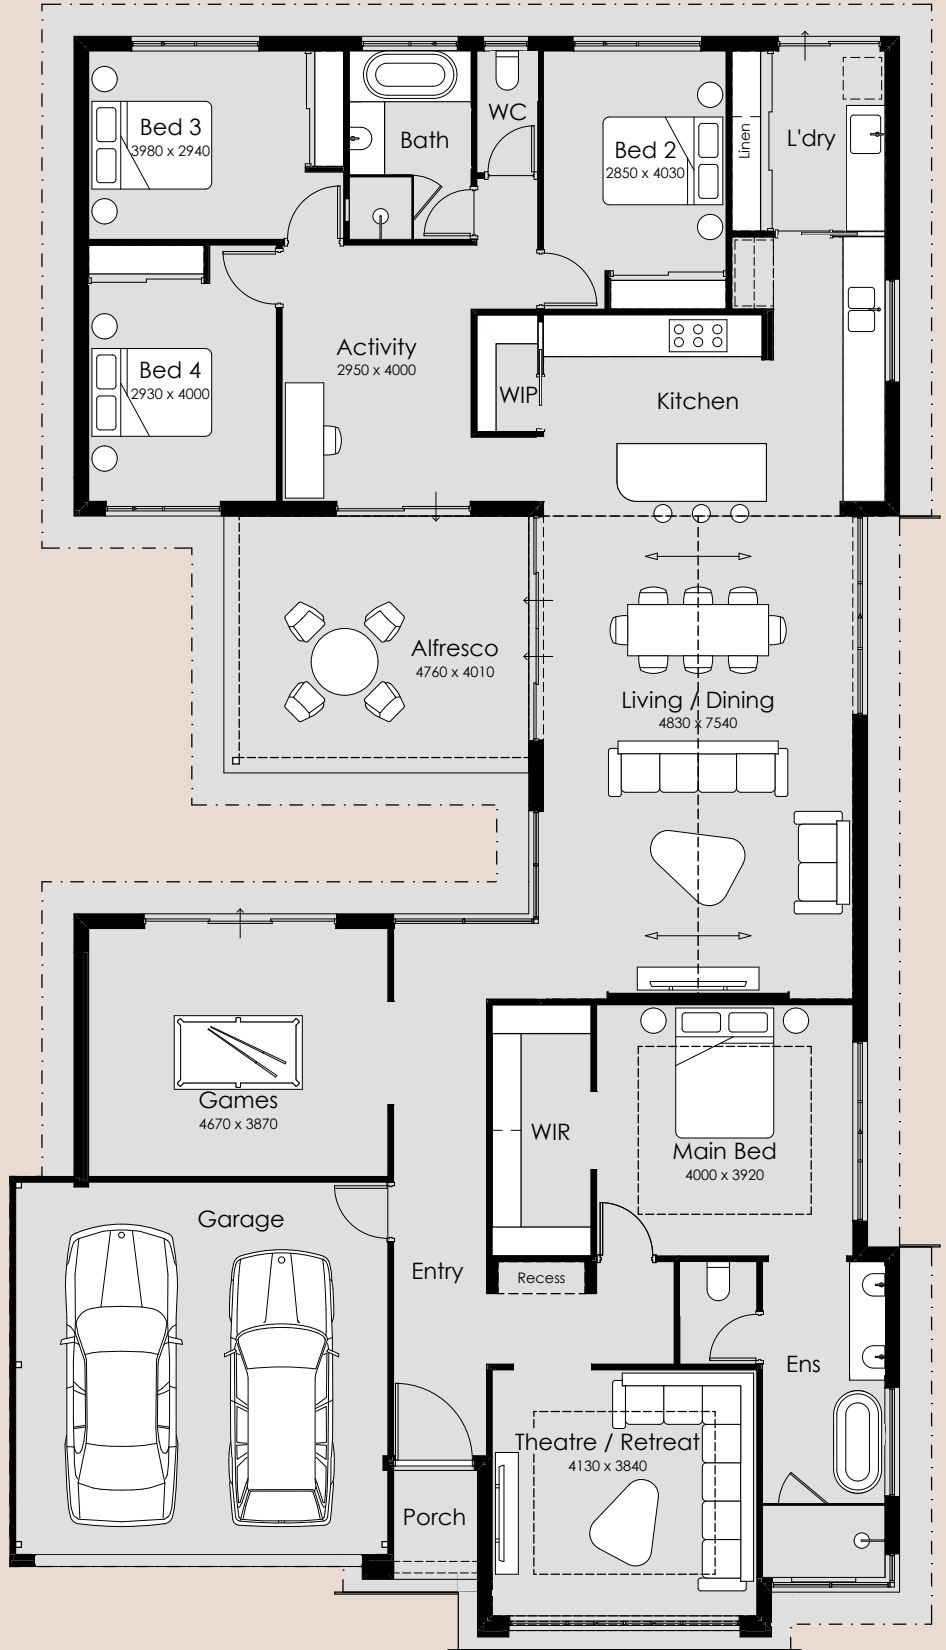

SUMMIT

HOMES GROUP

El Mar

-  4
-  2
-  2

Overall Width – 13.89m
Overall Length – 24.99m
Min Block Width – 15m
Min Block Length – 30m
Total Area – 289.04m²