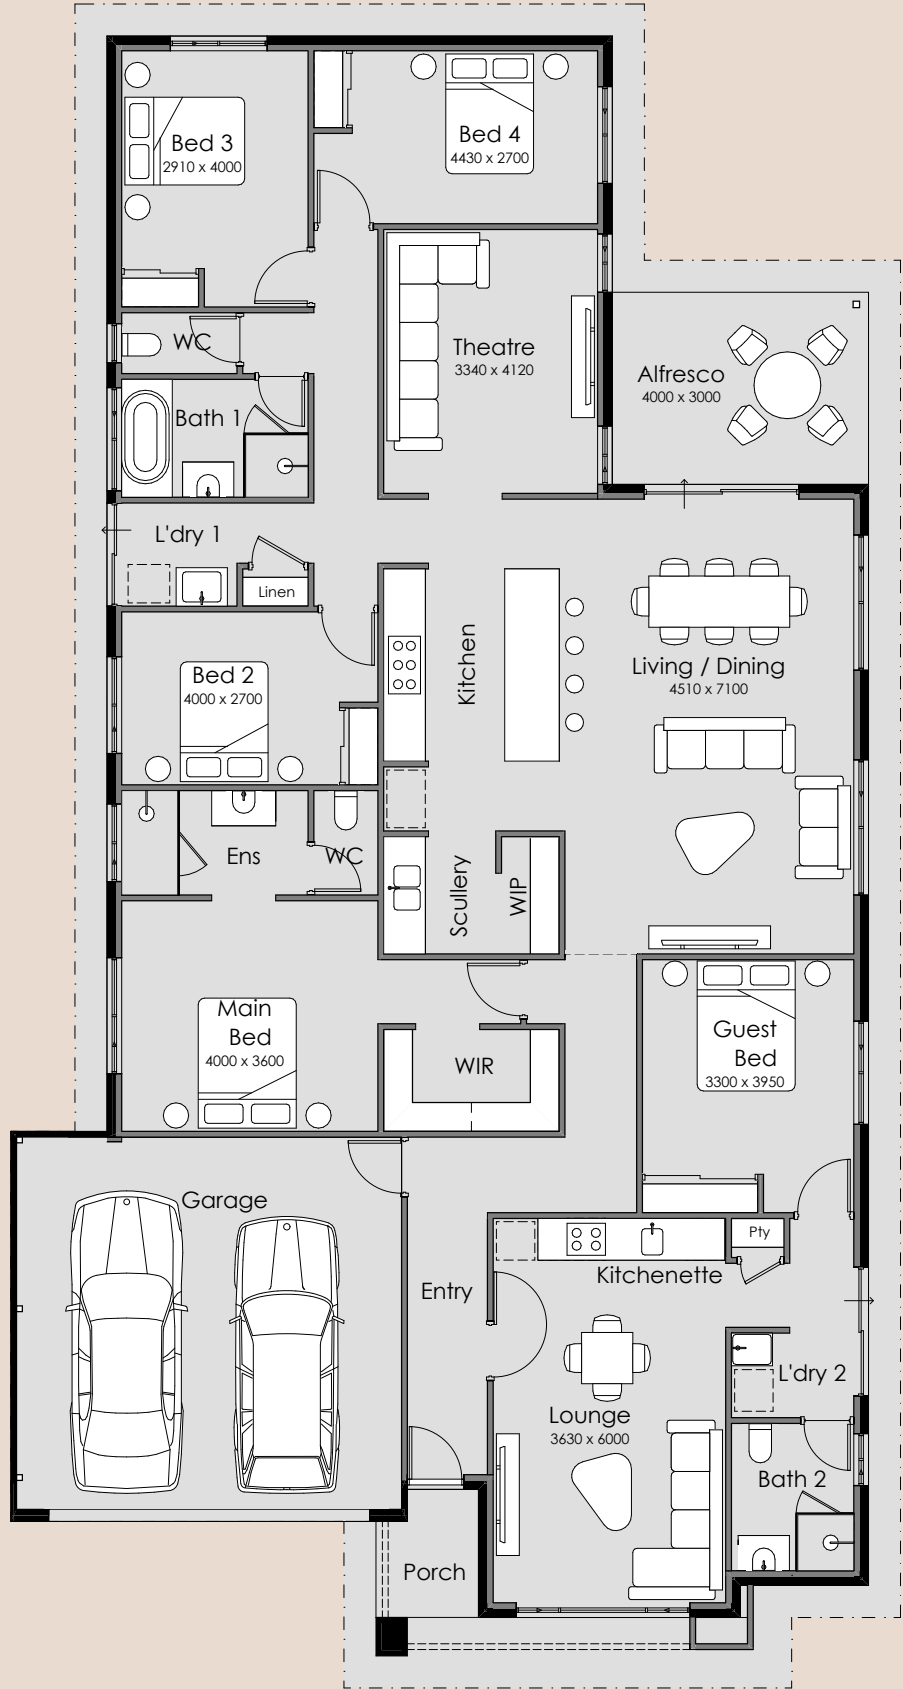

SUMMIT

HOMES GROUP

Gemini

- 4
- 2
- 2

Overall Width – 13.39m

Overall Length – 25.29m

Min Block Width – 15m

Min Block Length – 30m

Total Area – 279.29m²