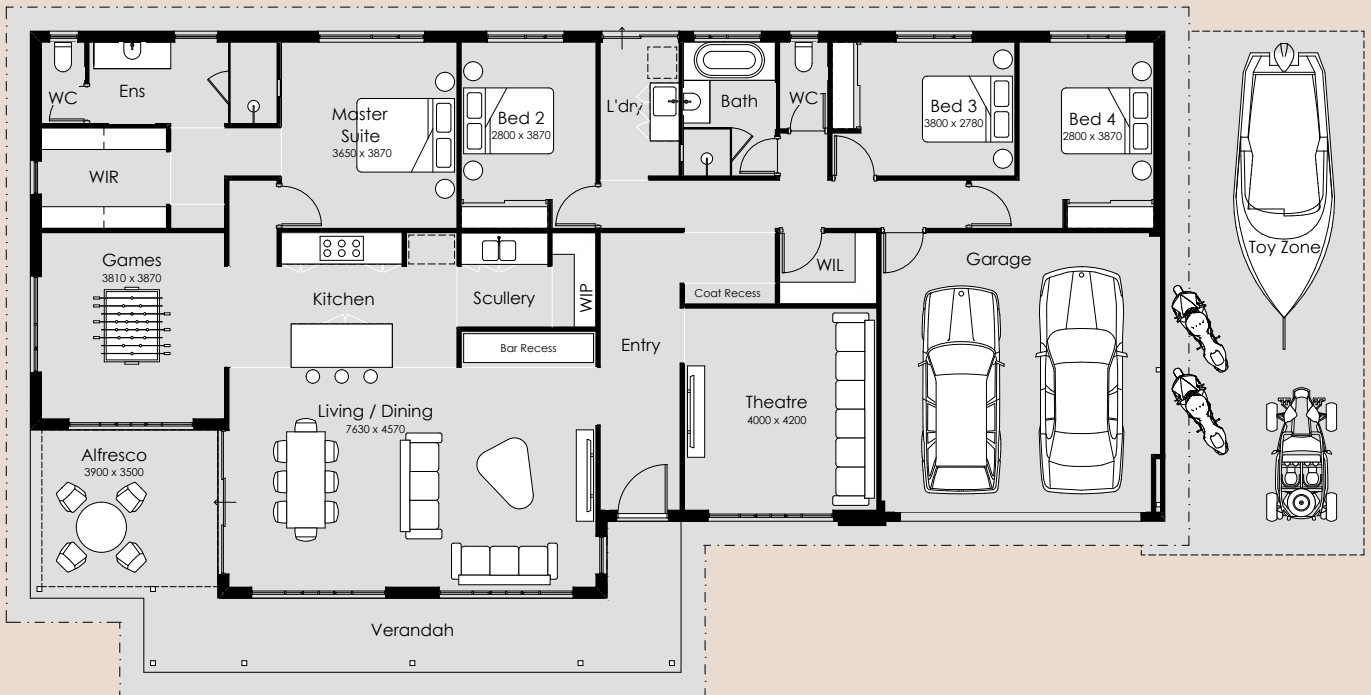

SUMMIT

HOMES GROUP

Harvey Grande

4

2

2

Overall Width – 23.59m

Overall Length – 13.19m

Min Block Width – 26.09m

Total Area – 279.23m²