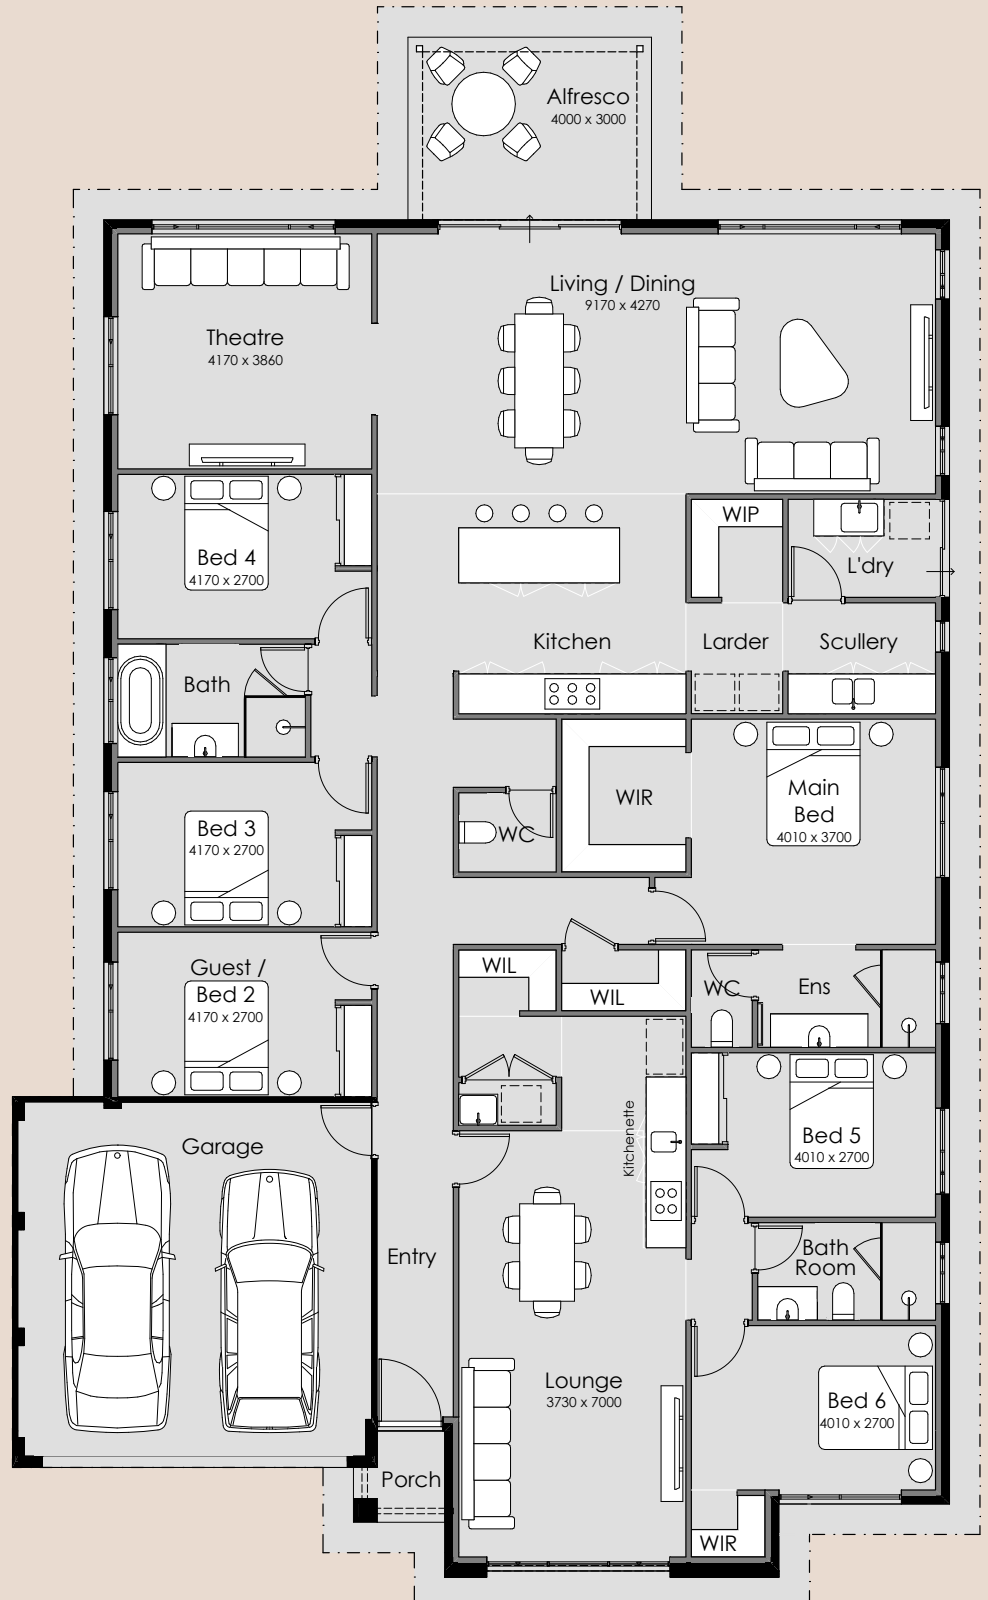

SUMMIT

HOMES GROUP

Hickory

-  6
-  3
-  2

Overall Width – 15.39m

Overall Length – 25.05m

Min Block Width – 17m

Min Block Length – 30m

Total Area – 317.73m²