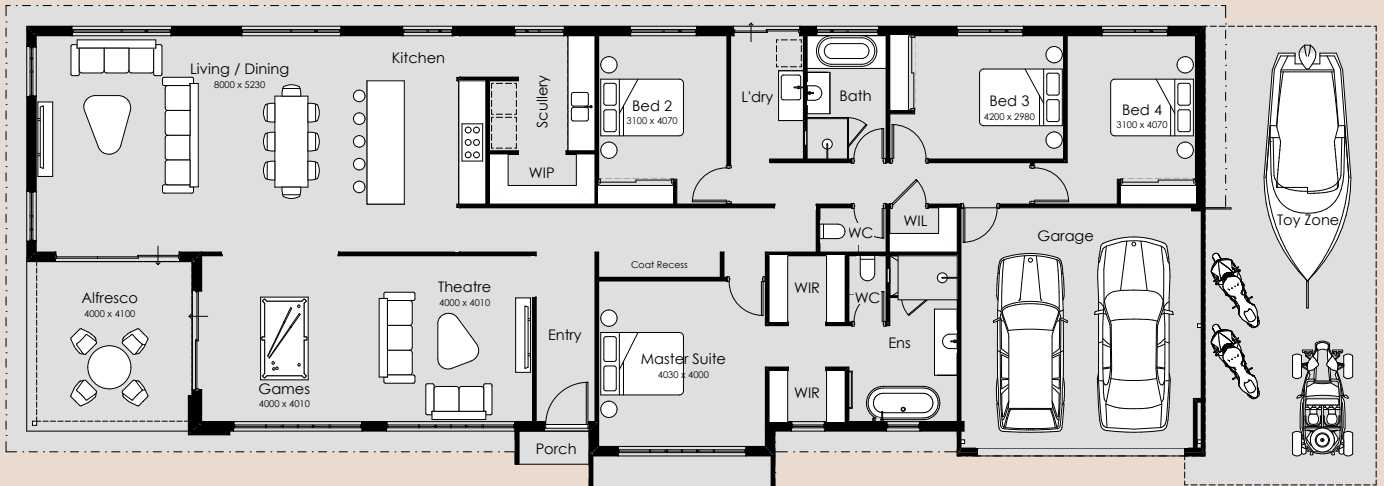

SUMMIT

HOMES GROUP

Jardee Venti

Overall Width – 28.49m

Overall Length – 11.19m

Min Block Width – 30.99m

Total Area – 286.64m²