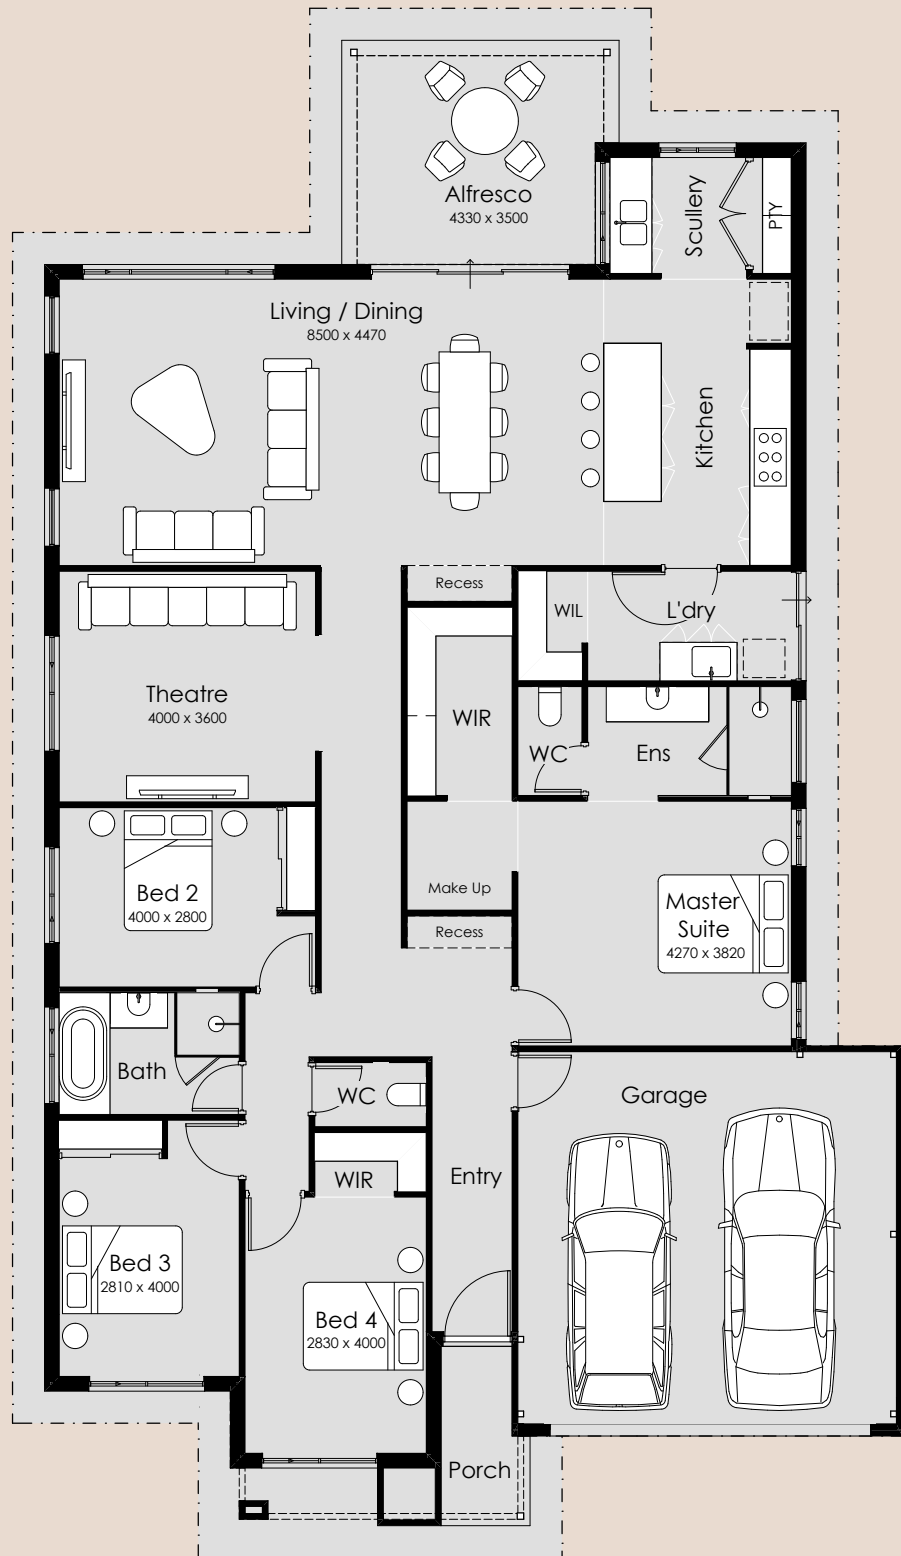

SUMMIT

HOMES GROUP

Losari Grande

Overall Width – 13.89m
Overall Length – 23.05m
Min Block Width – 15m
Min Block Length – 25m
Total Area – 251.49m²