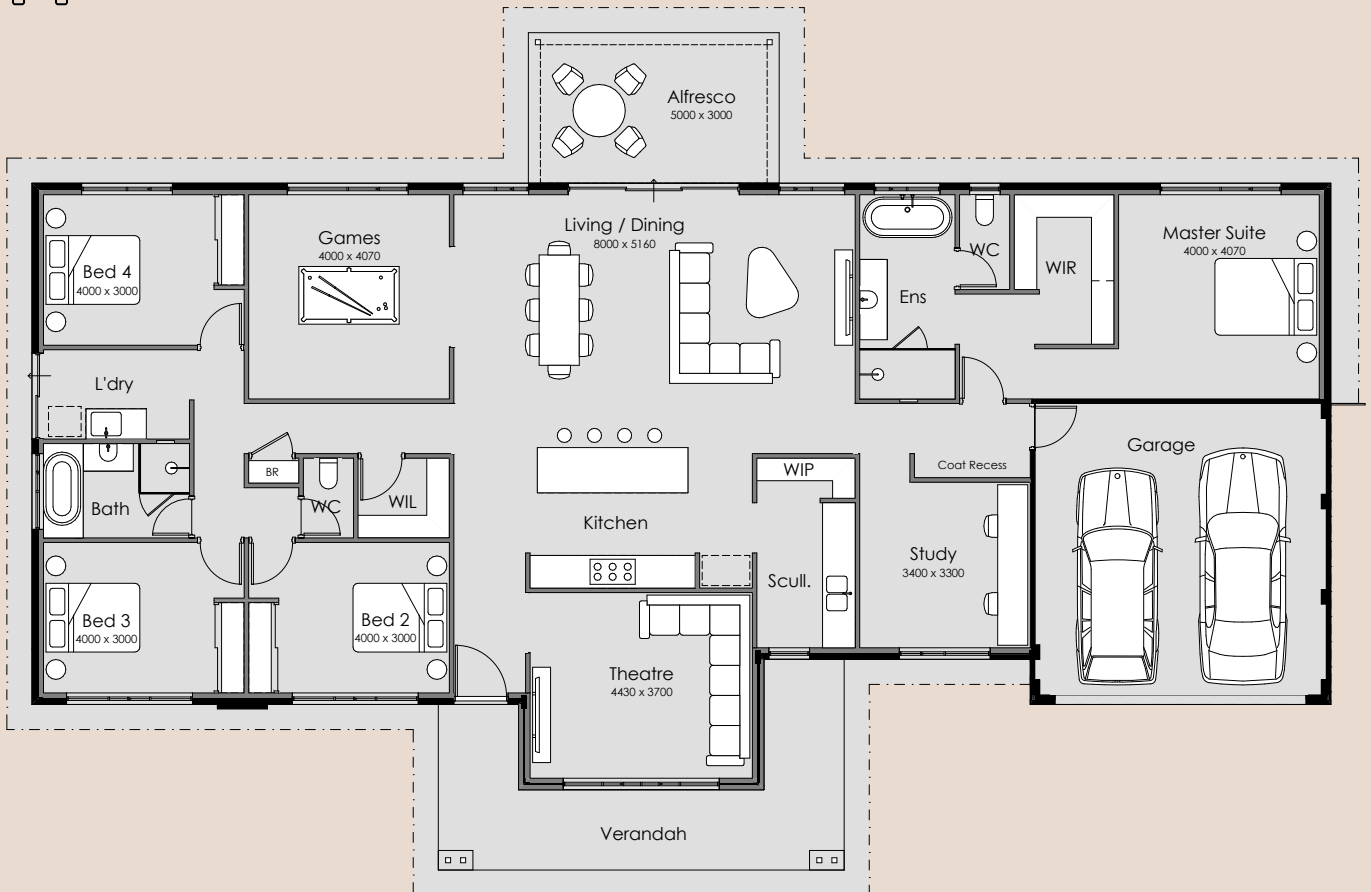

SUMMIT

HOMES GROUP

Merredin Venti

Overall Width – 25.89m

Overall Length – 16.55m

Min Block Width – 27.89m

Total Area – 307.36m²