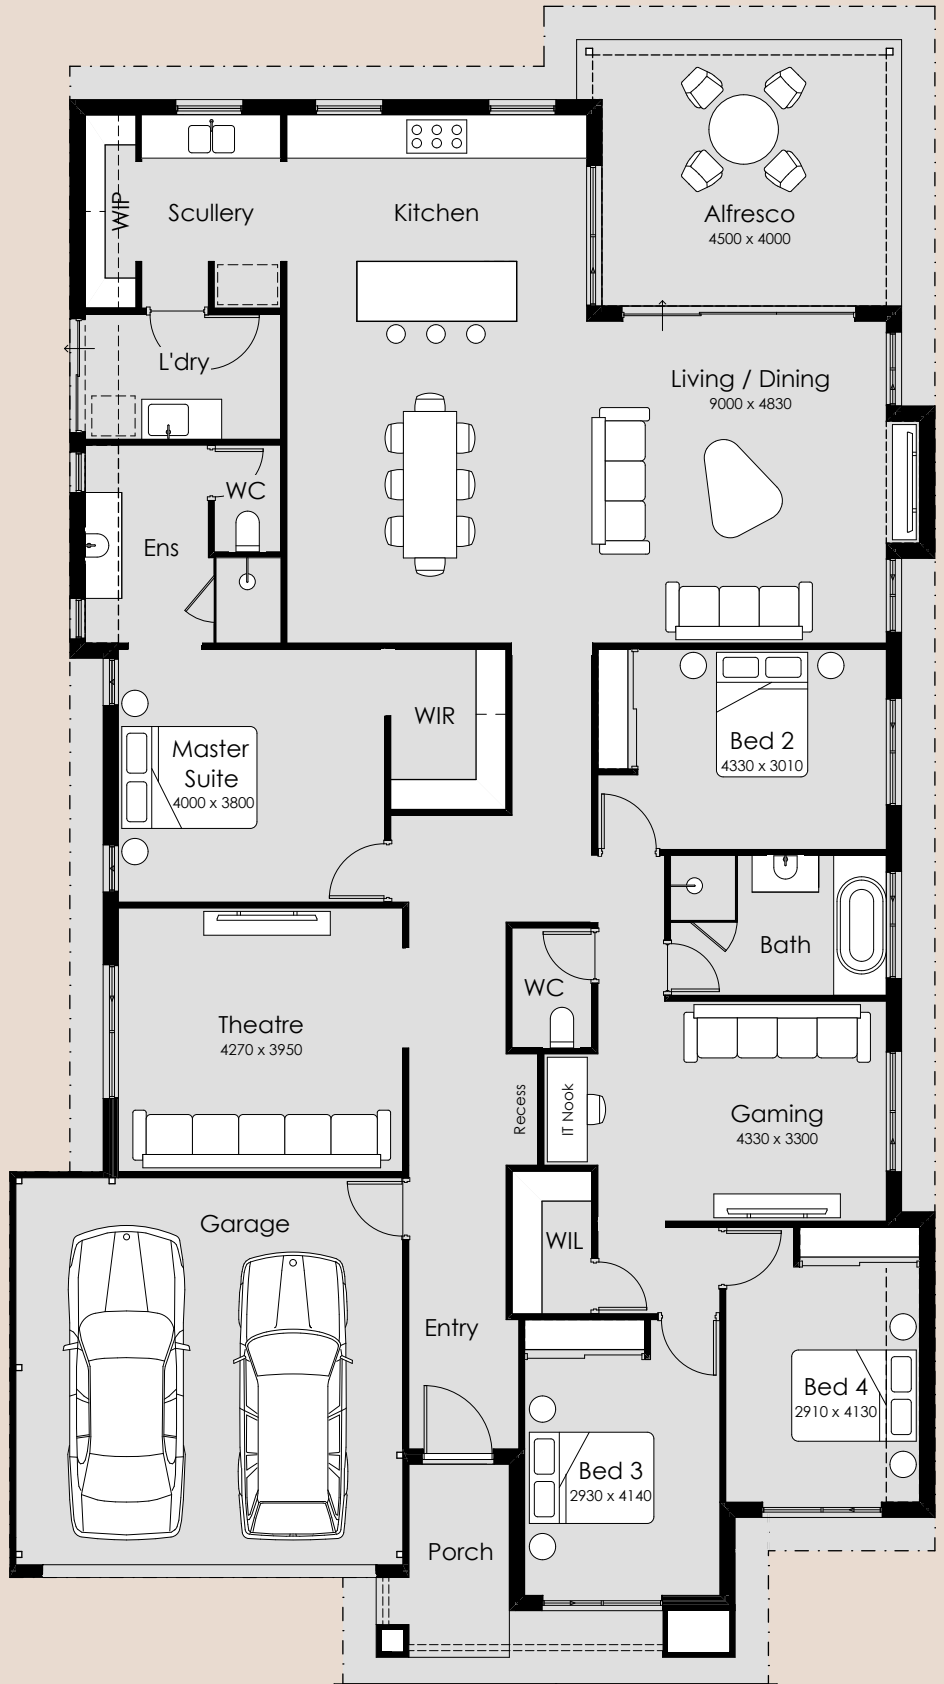

SUMMIT

HOMES GROUP

Edgewood Venti

- 4
- 2
- 2

Overall Width – 13.89m
Overall Length – 24.16m
Min Block Width – 15m
Min Block Length – 30m
Total Area – 290.81m²