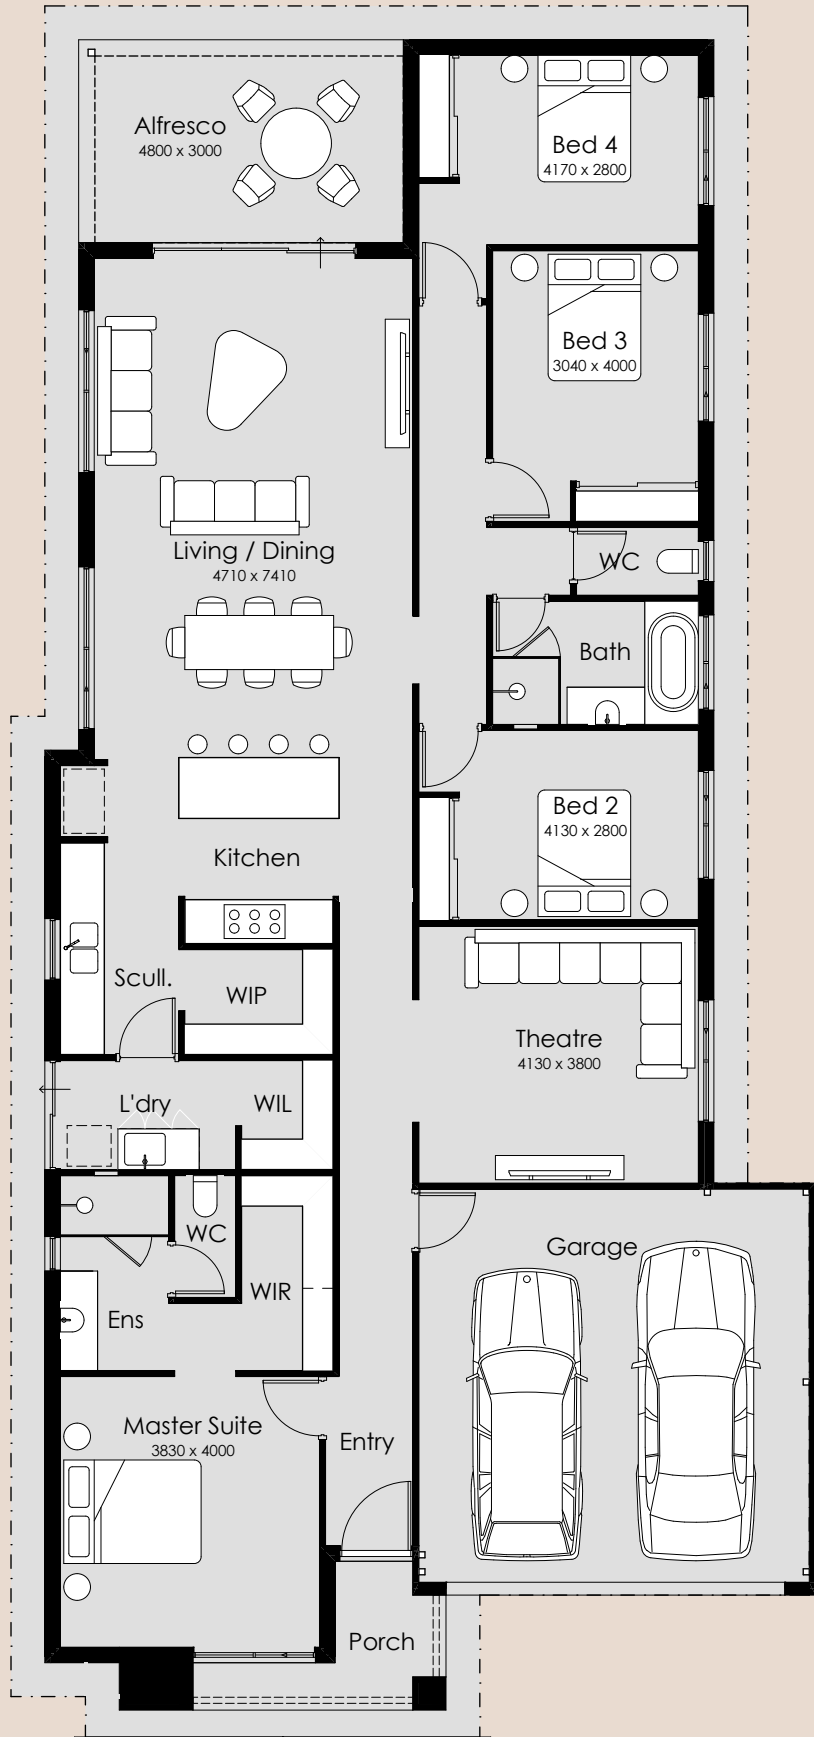

SUMMIT

HOMES GROUP

Poplin

-  4
-  2
-  2

Overall Width – 11.39m

Overall Length – 24.69m

Min Block Width – 12.50m

Min Block Length – 30m

Total Area – 240.57m²