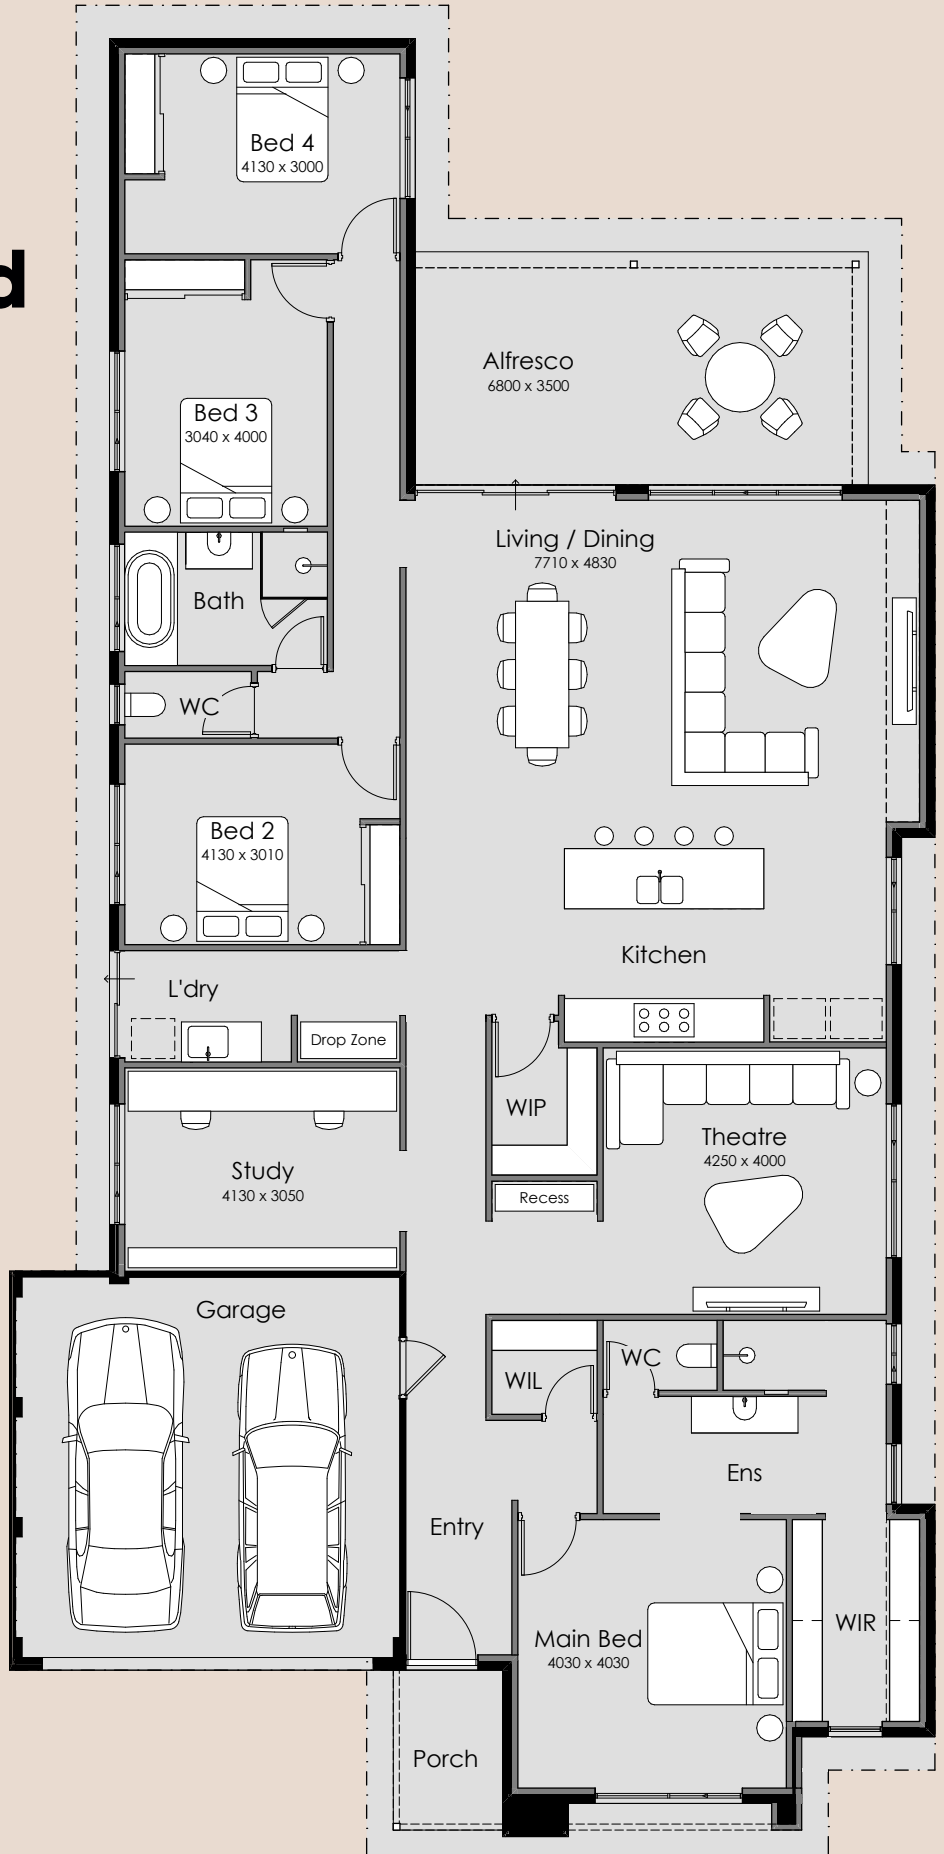

SUMMIT

HOMES GROUP

Whitewood Venti

Overall Width – 13.89m
Overall Length – 26.99m
Min Block Width – 15.00m
Min Block Length – 30.00m
Total Area – 293.87m²