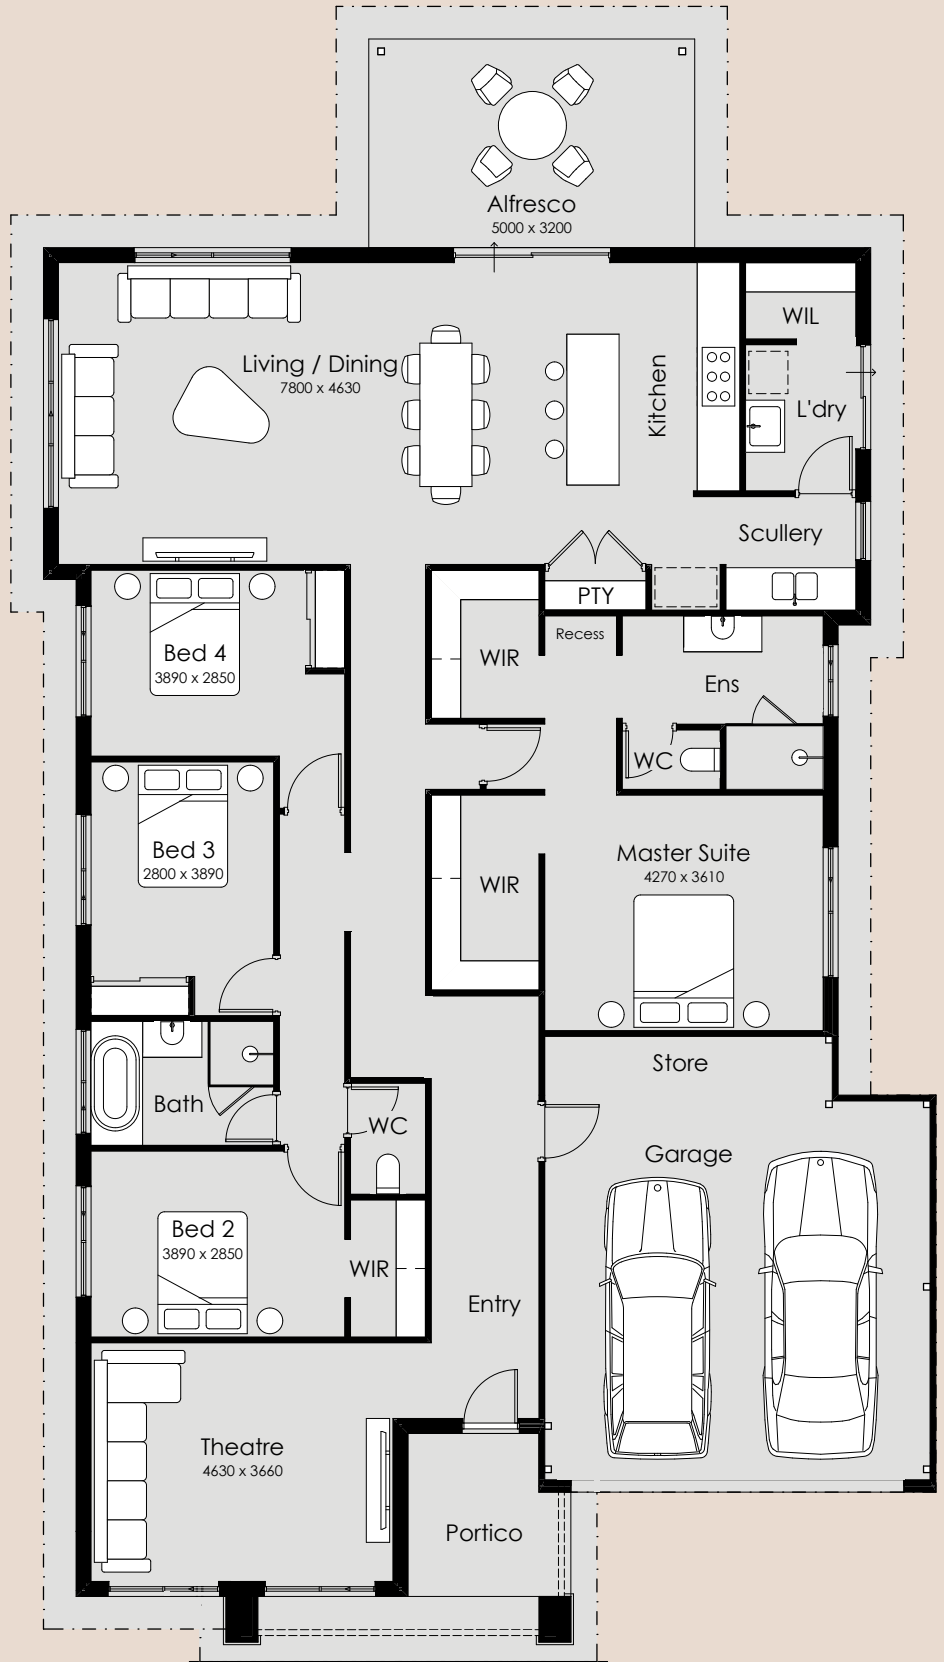

SUMMIT

HOMES GROUP

Aliya 15

- 4
- 2
- 2

Overall Width: 13.69m
Overall Length: 24.45m
Min Block Width: 15m
Min Block Length: 25m
Total Area: 269.35m²