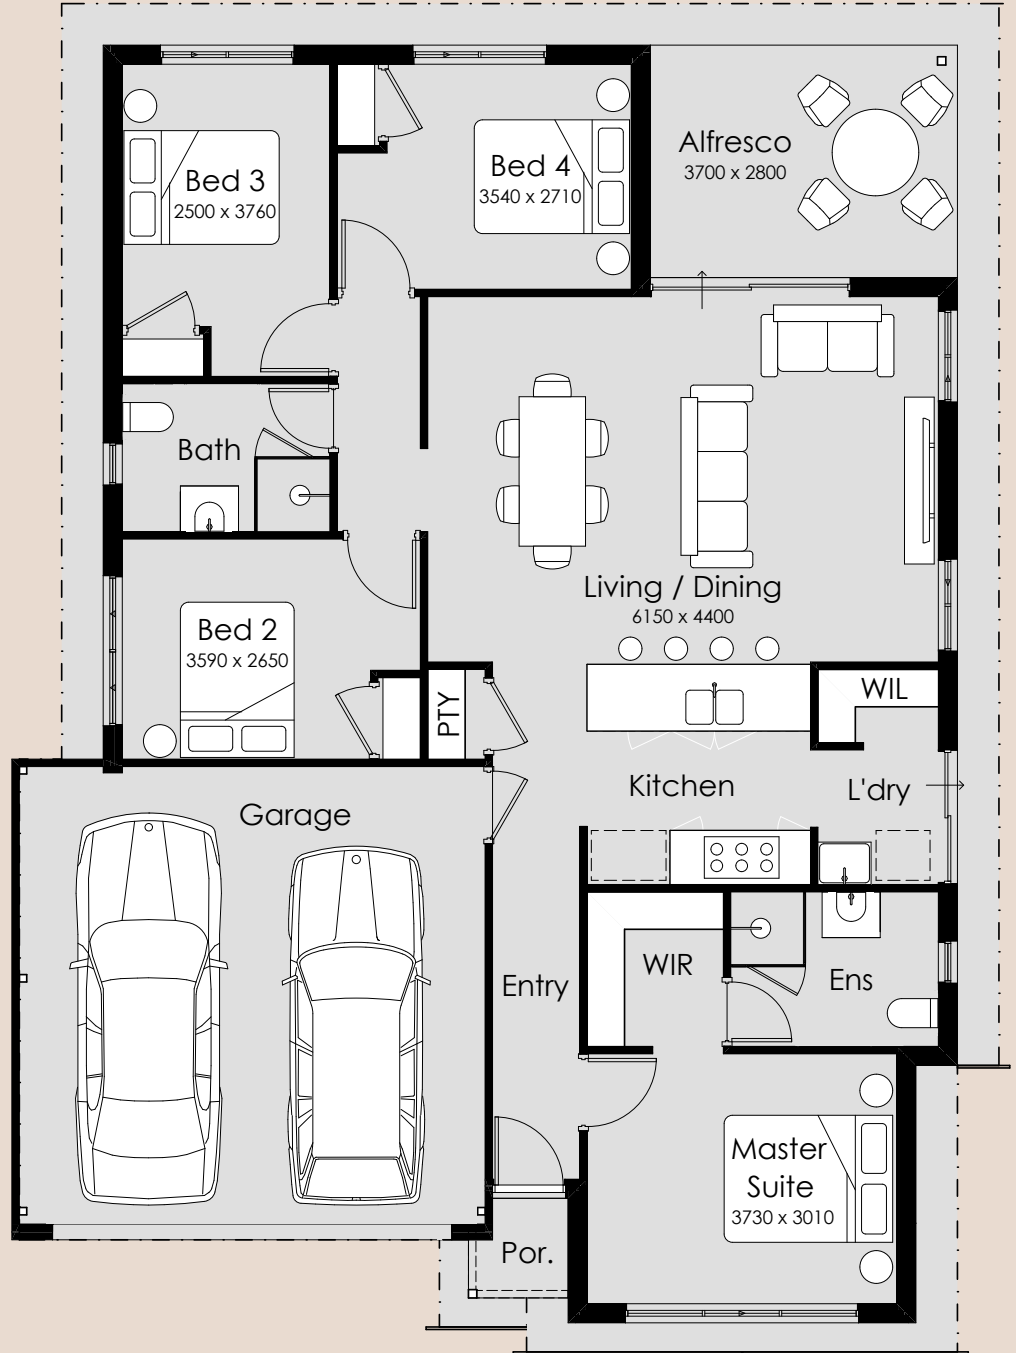

SUMMIT

HOMES GROUP

Aspen

-  4
-  2
-  2

Overall Width – 11.39m

Overall Length – 14.46m

Min Block Width – 12.5m

Min Block Length – 25m

Total Area – 158.42m²