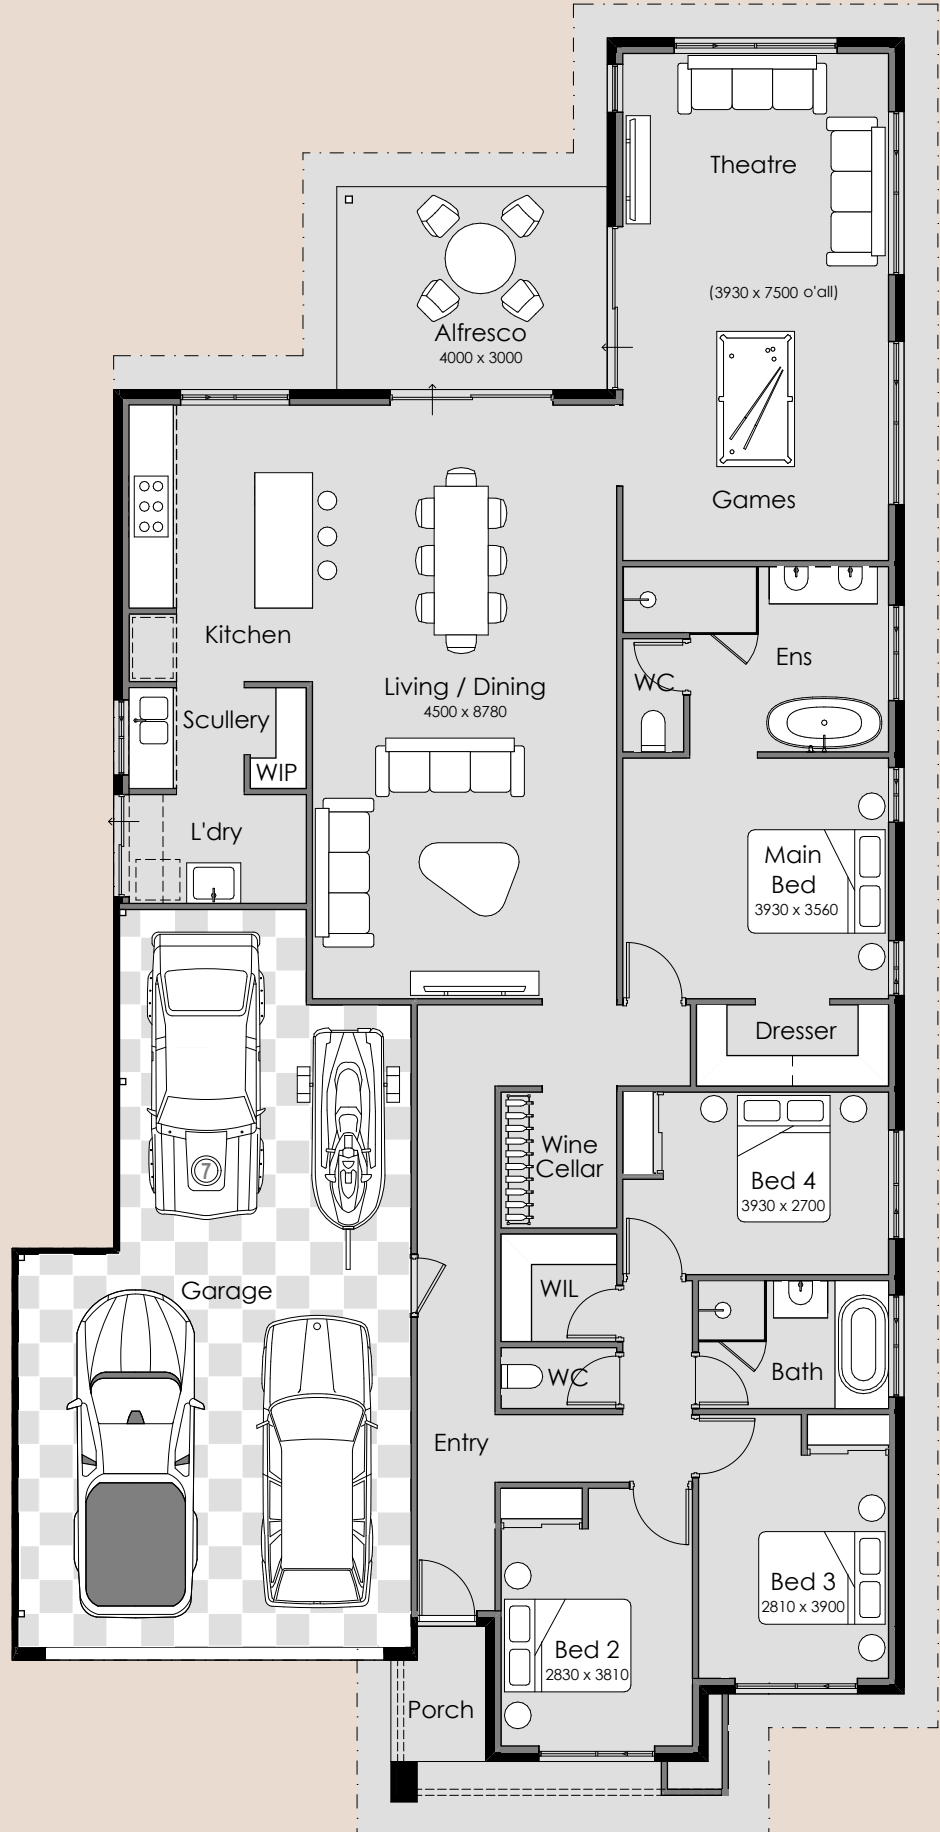

SUMMIT

HOMES GROUP

Atlas

Overall Width – 13.19m

Overall Length – 26.09m

Min Block Width – 15m

Min Block Length – 30m

Total Area – 272.11m²