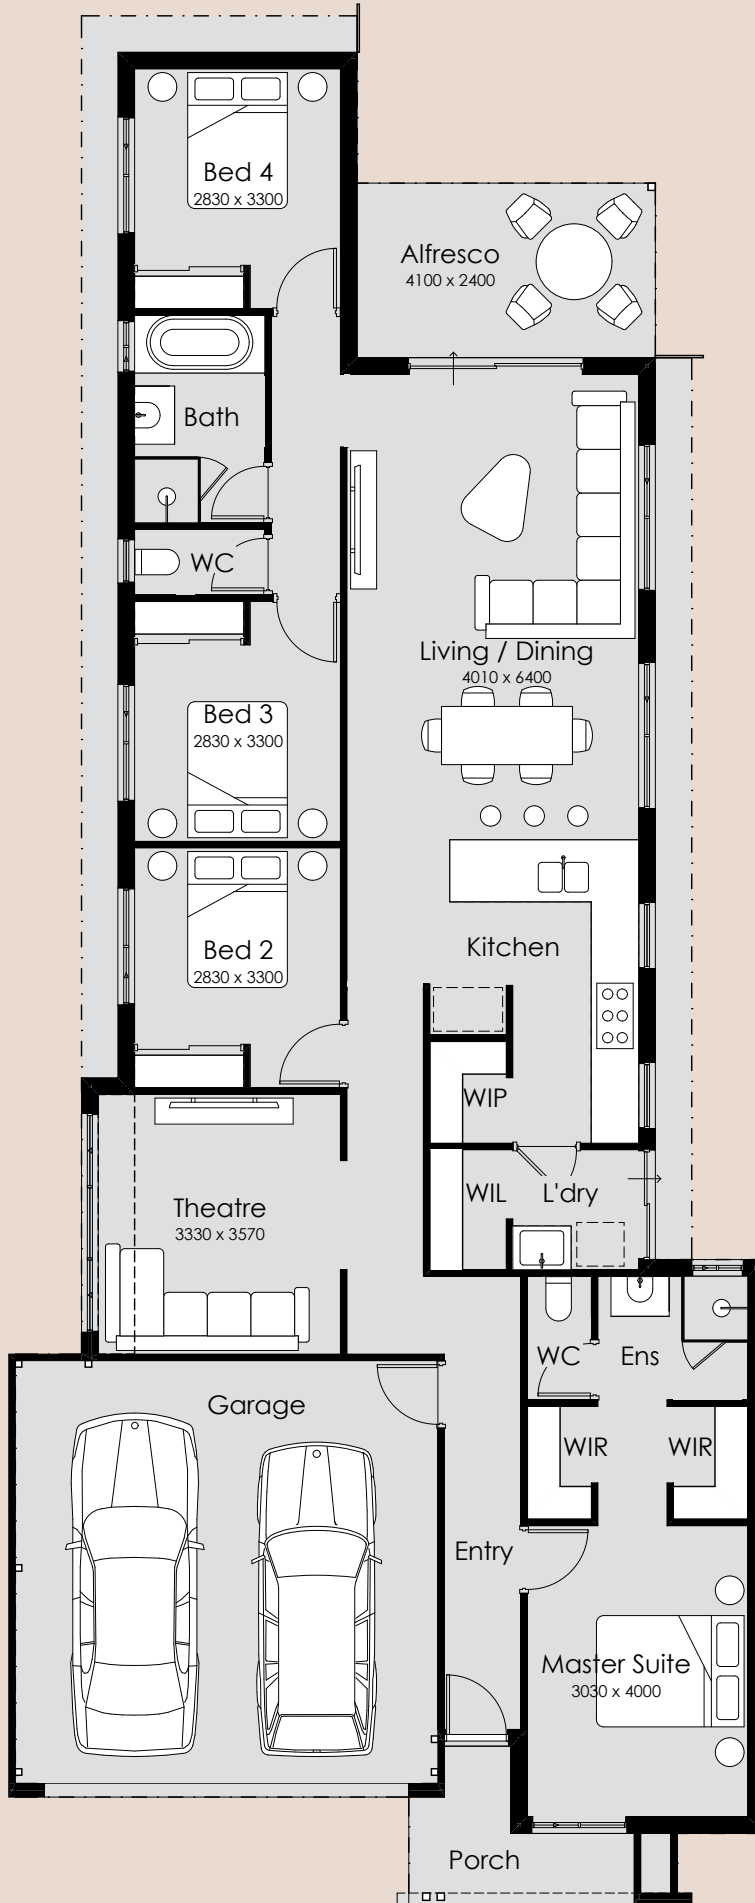

## Alula

-  4
-  2
-  2

Overall Width – 10.39m  
Overall Length – 25.49m  
Min Block Width – 10.50m  
Min Block Length – 30m  
Total Area – 198.36m<sup>2</sup>