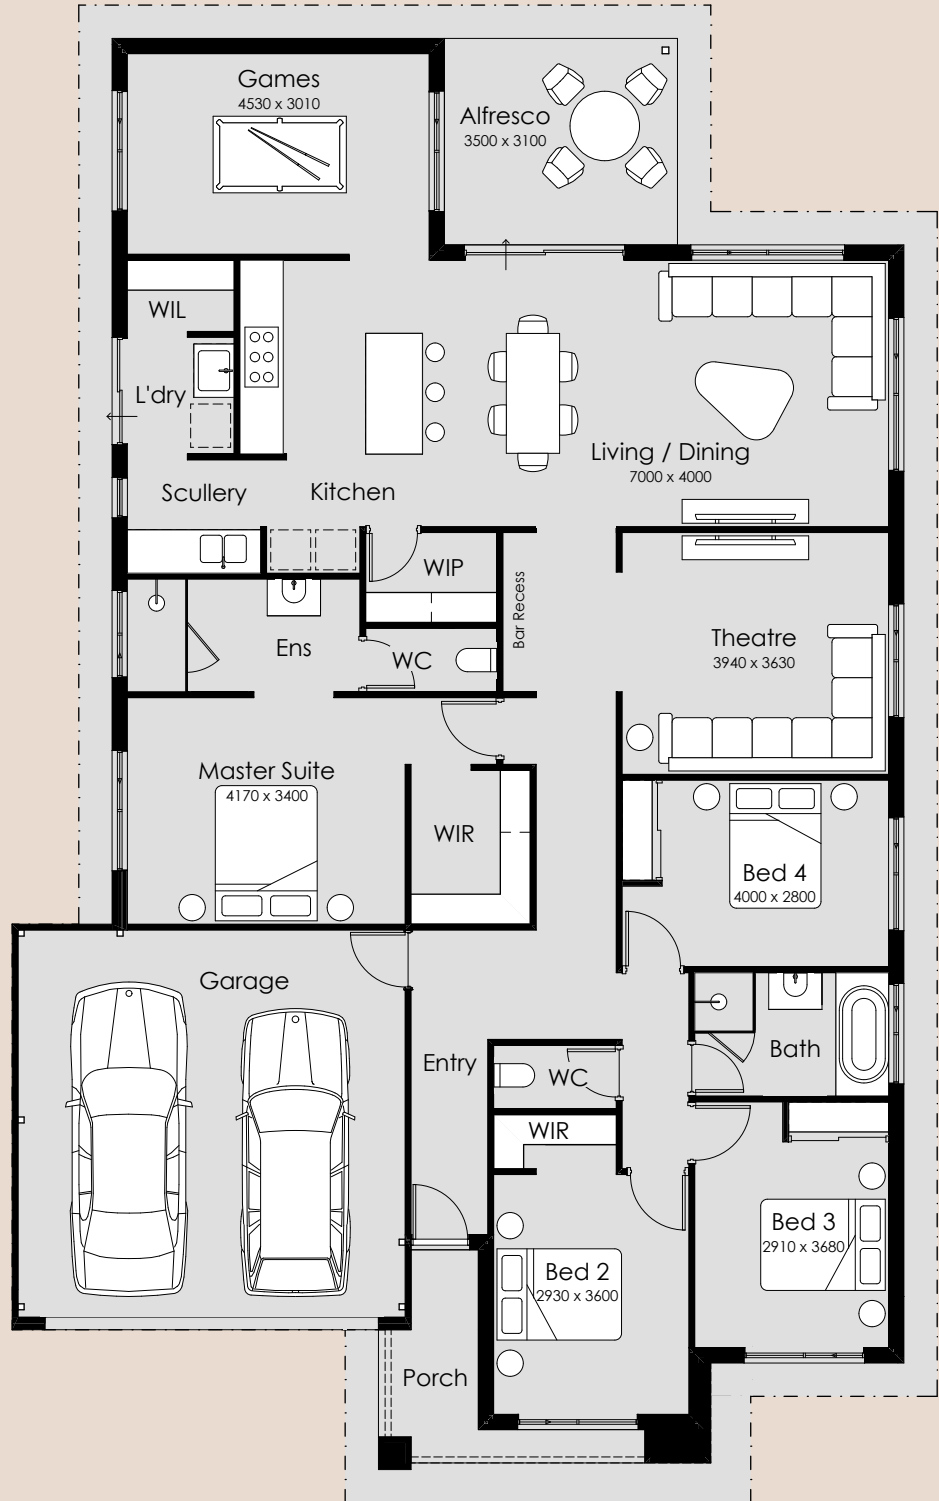

SUMMIT

HOMES GROUP

Galileo

Overall Width – 13.39m
Overall Length – 21.49m
Min Block Width – 15m
Min Block Length – 25m
Total Area – 240.62m²