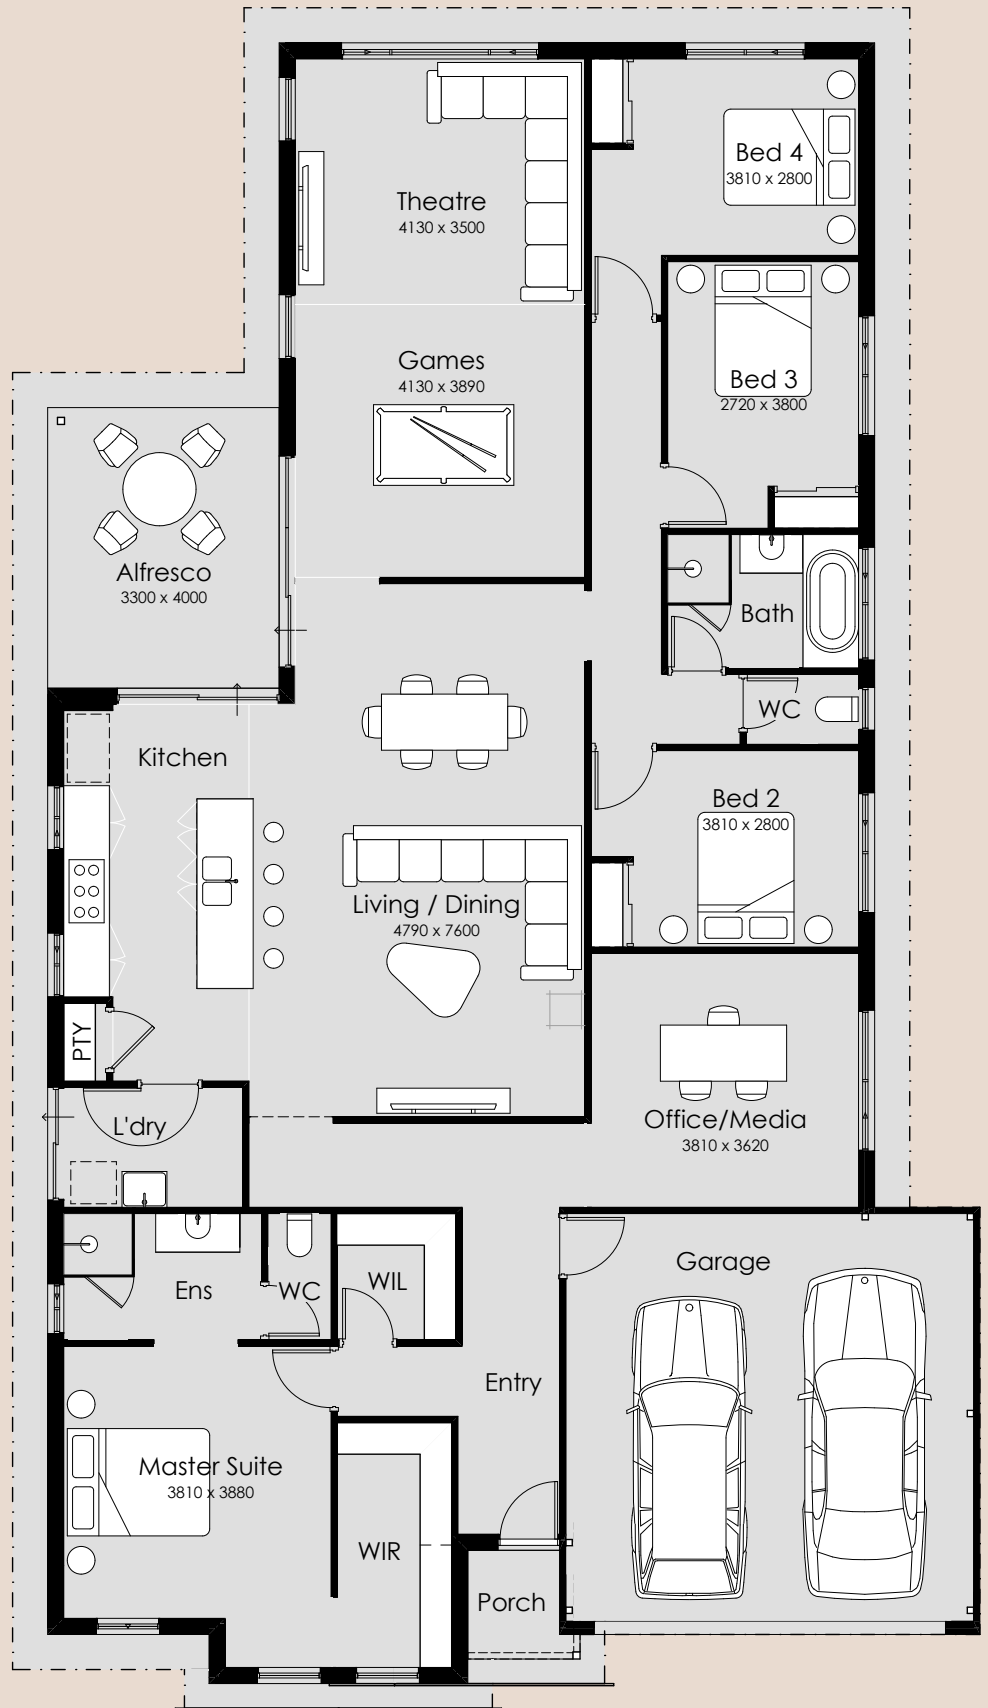

SUMMIT

HOMES GROUP

Hudson

- 4
- 2
- 2

Overall Width – 13.29m
Overall Length – 23.39m
Min Block Width – 15m
Min Block Length – 25m
Total Area – 262.63m²