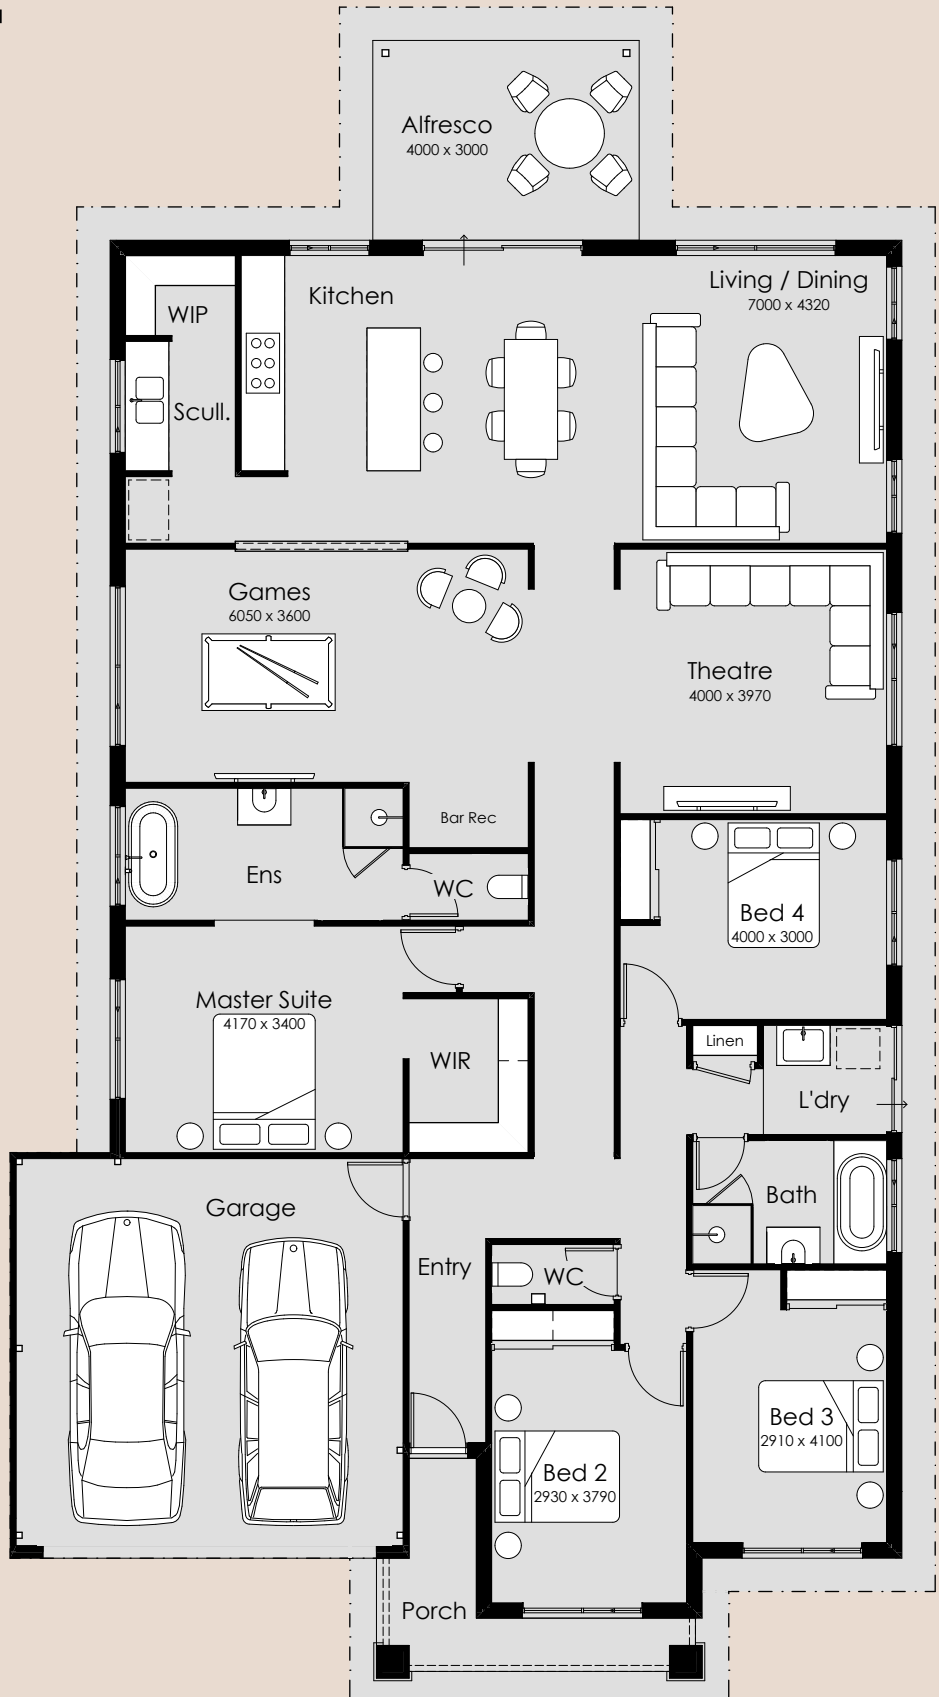

## Halo

-  4
-  2
-  2

Overall Width – 13.39m

Overall Length – 24.45m

Min Block Width – 15m

Min Block Length – 30m

Total Area – 264.81m<sup>2</sup>