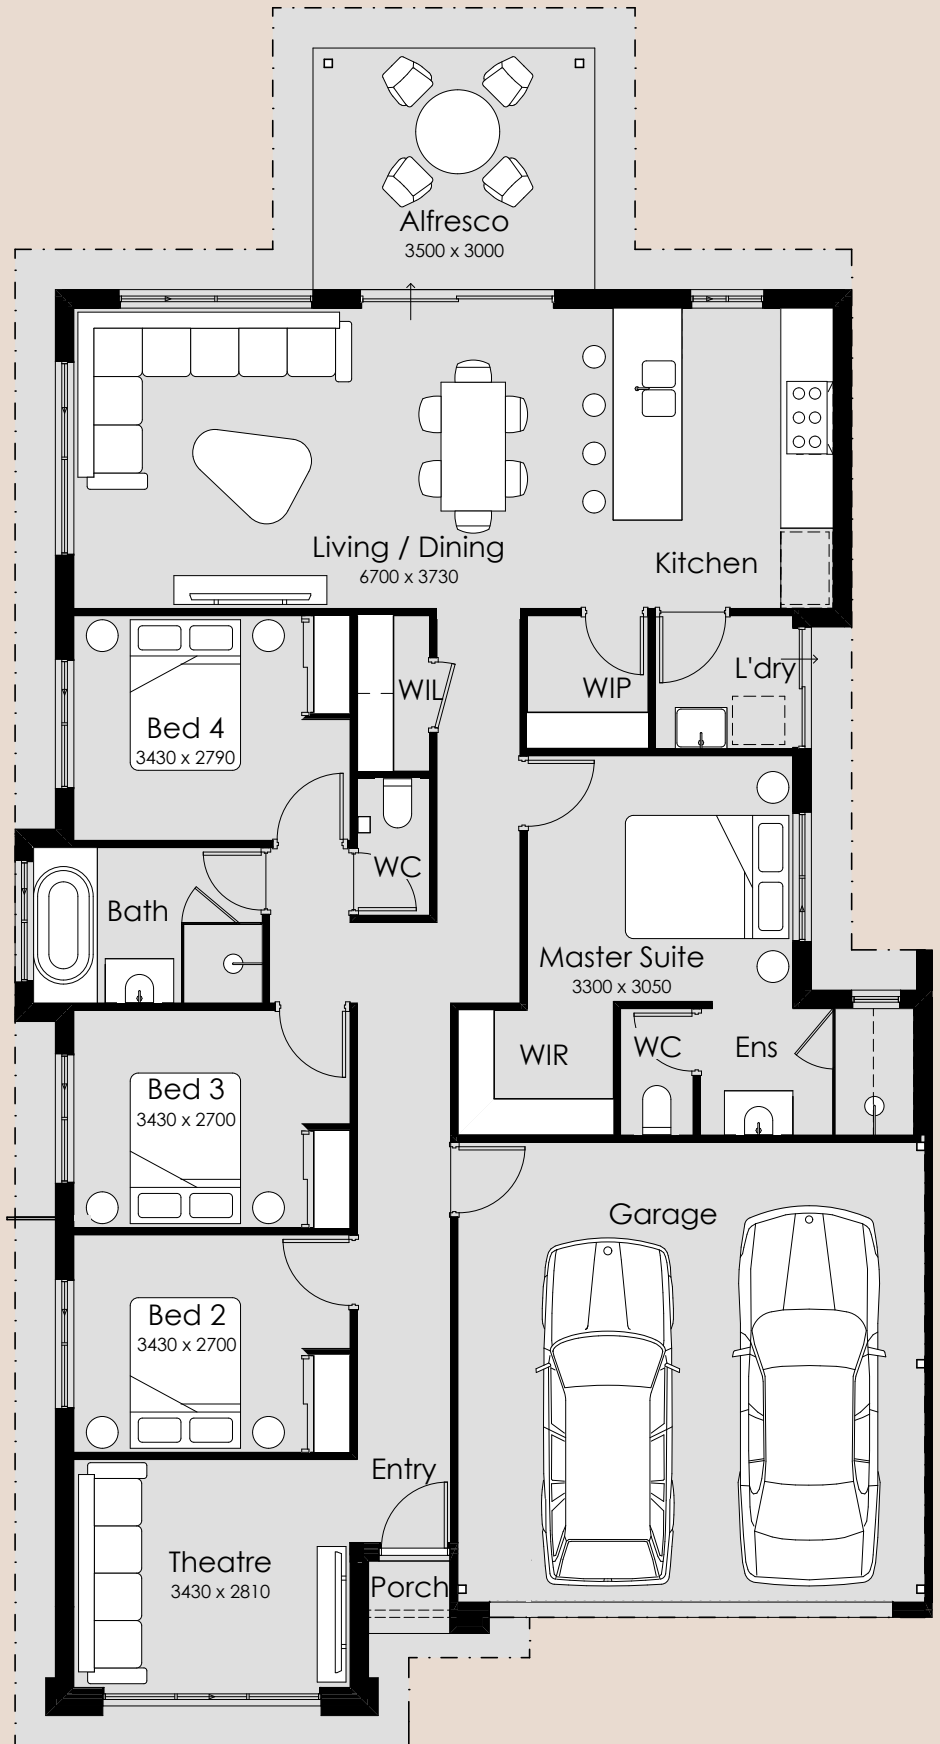

## Jersey

-  4
-  2
-  2

Overall Width – 11.01m

Overall Length – 20.57m

Min Block Width – 12.5m

Min Block Length – 25m

Total Area – 184.90<sup>2</sup>