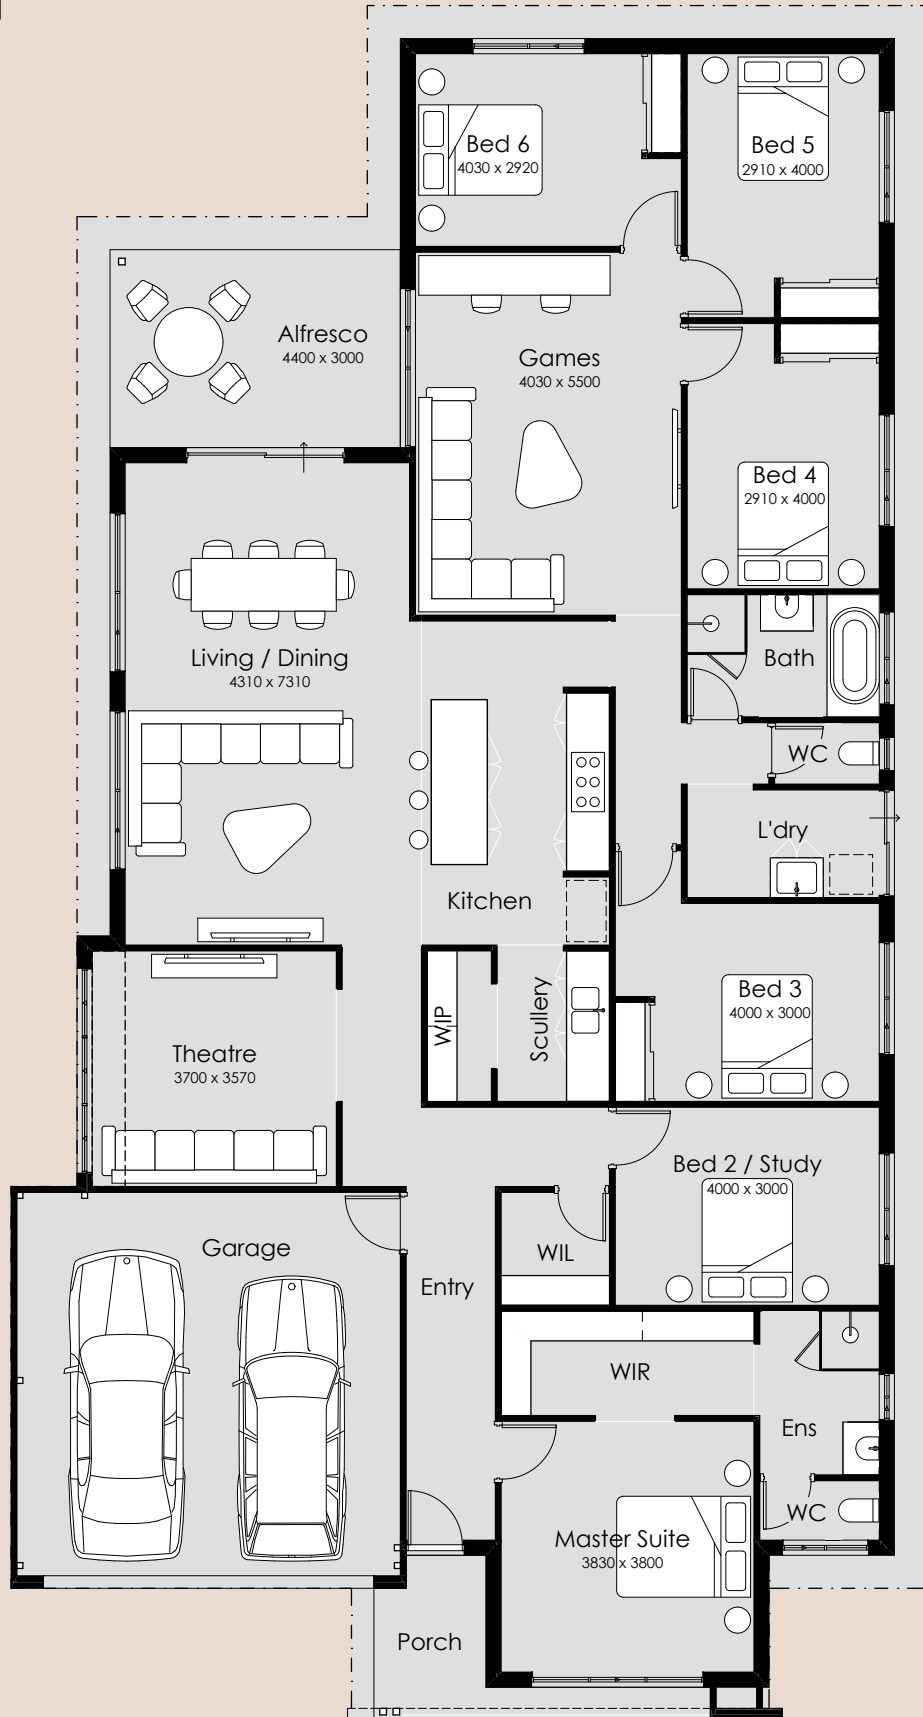

## Loki

Overall Width – 13.39m

Overall Length – 25.49m

Min Block Width – 15m

Min Block Length – 30m

Total Area – 287.23m<sup>2</sup>