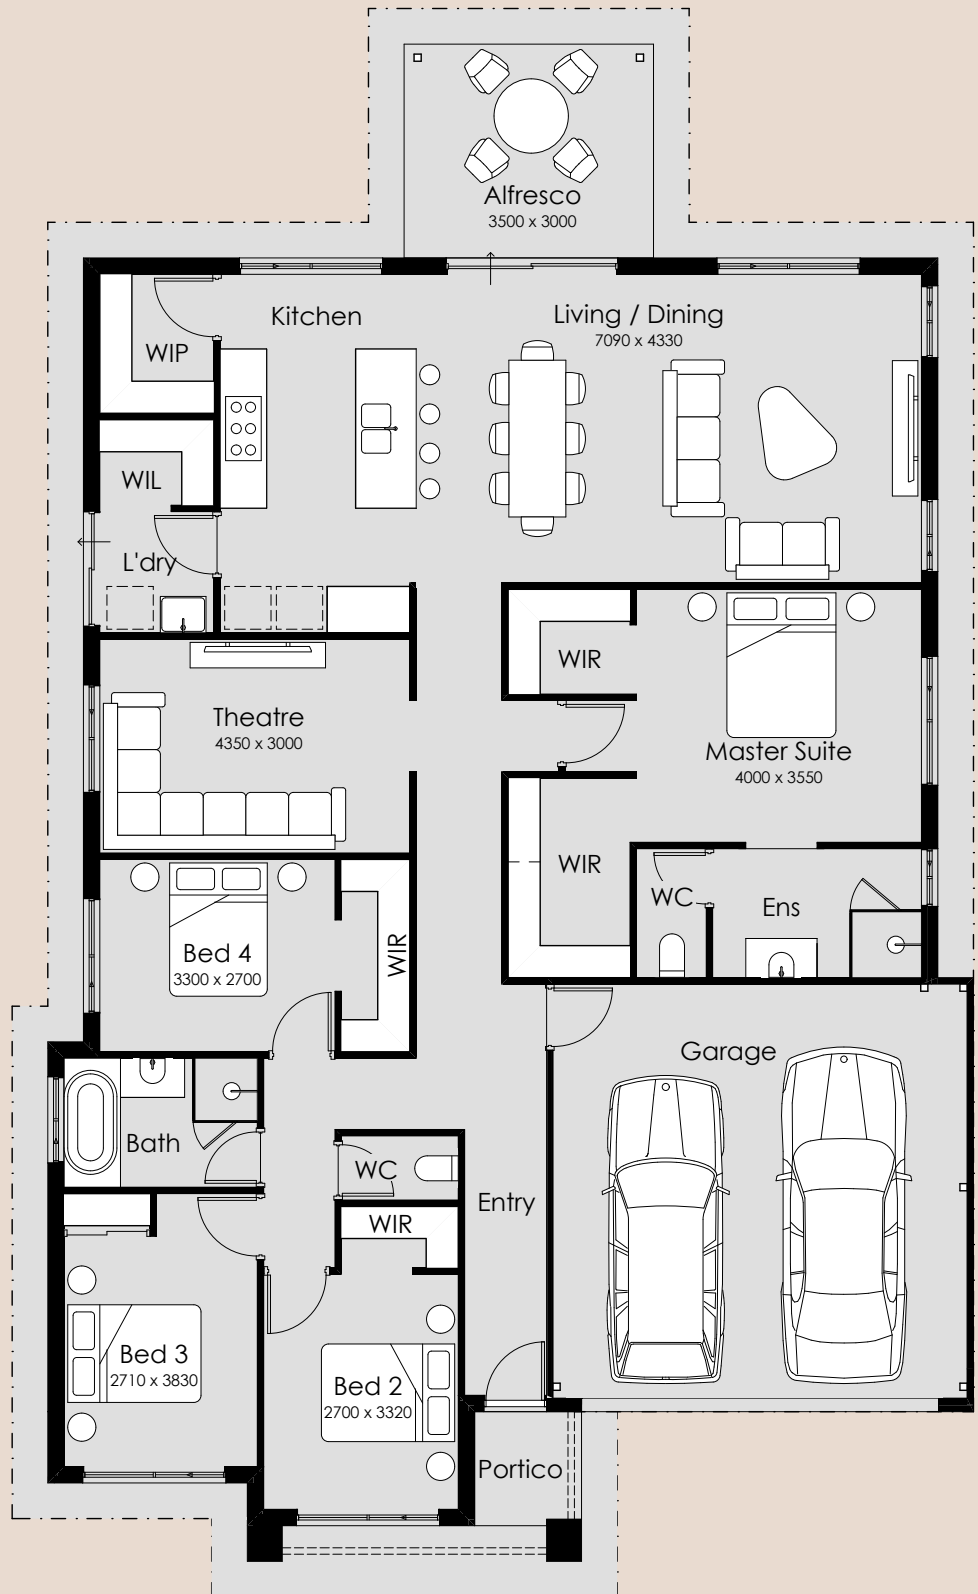

## Los Angeles

- 4
- 2
- 2

Overall Width – 12.99m

Overall Length – 21.15m

Min Block Width – 15m

Min Block Length – 25m

Total Area – 220.56m<sup>2</sup>