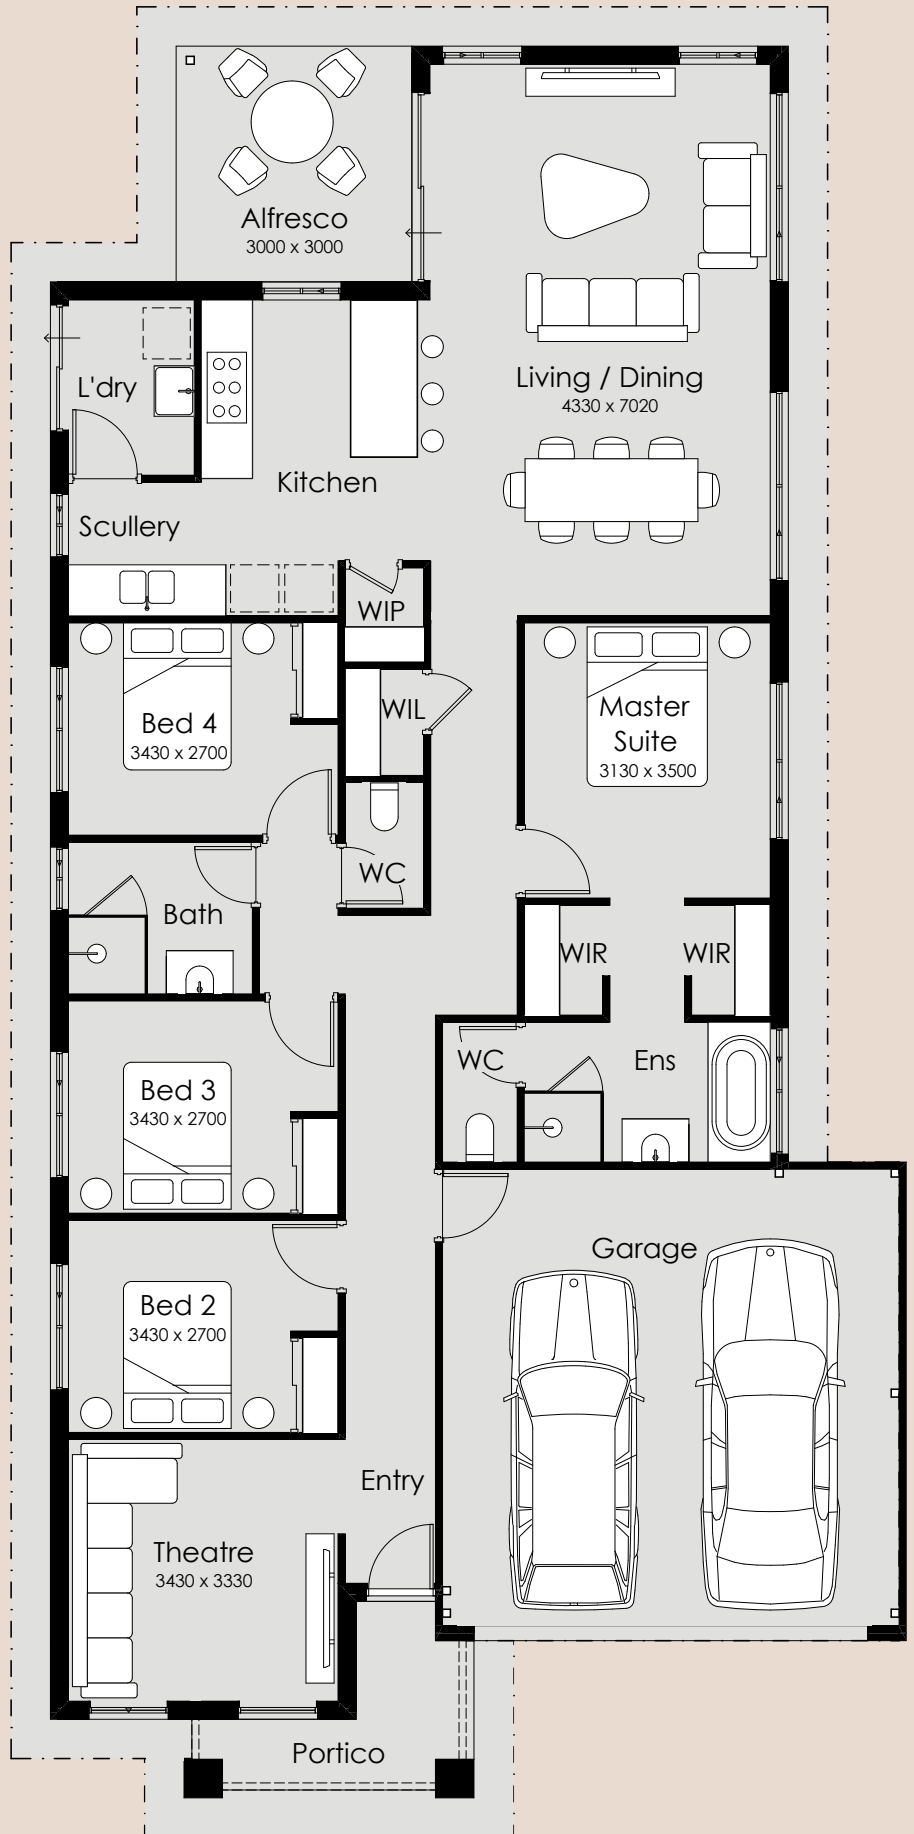

## Marseille

- 4
- 2
- 2

Overall Width: 10.89m  
Overall Length: 22.29m  
Min Block Width: 12.5m  
Min Block Length: 25m  
Total Area: 203.94m<sup>2</sup>