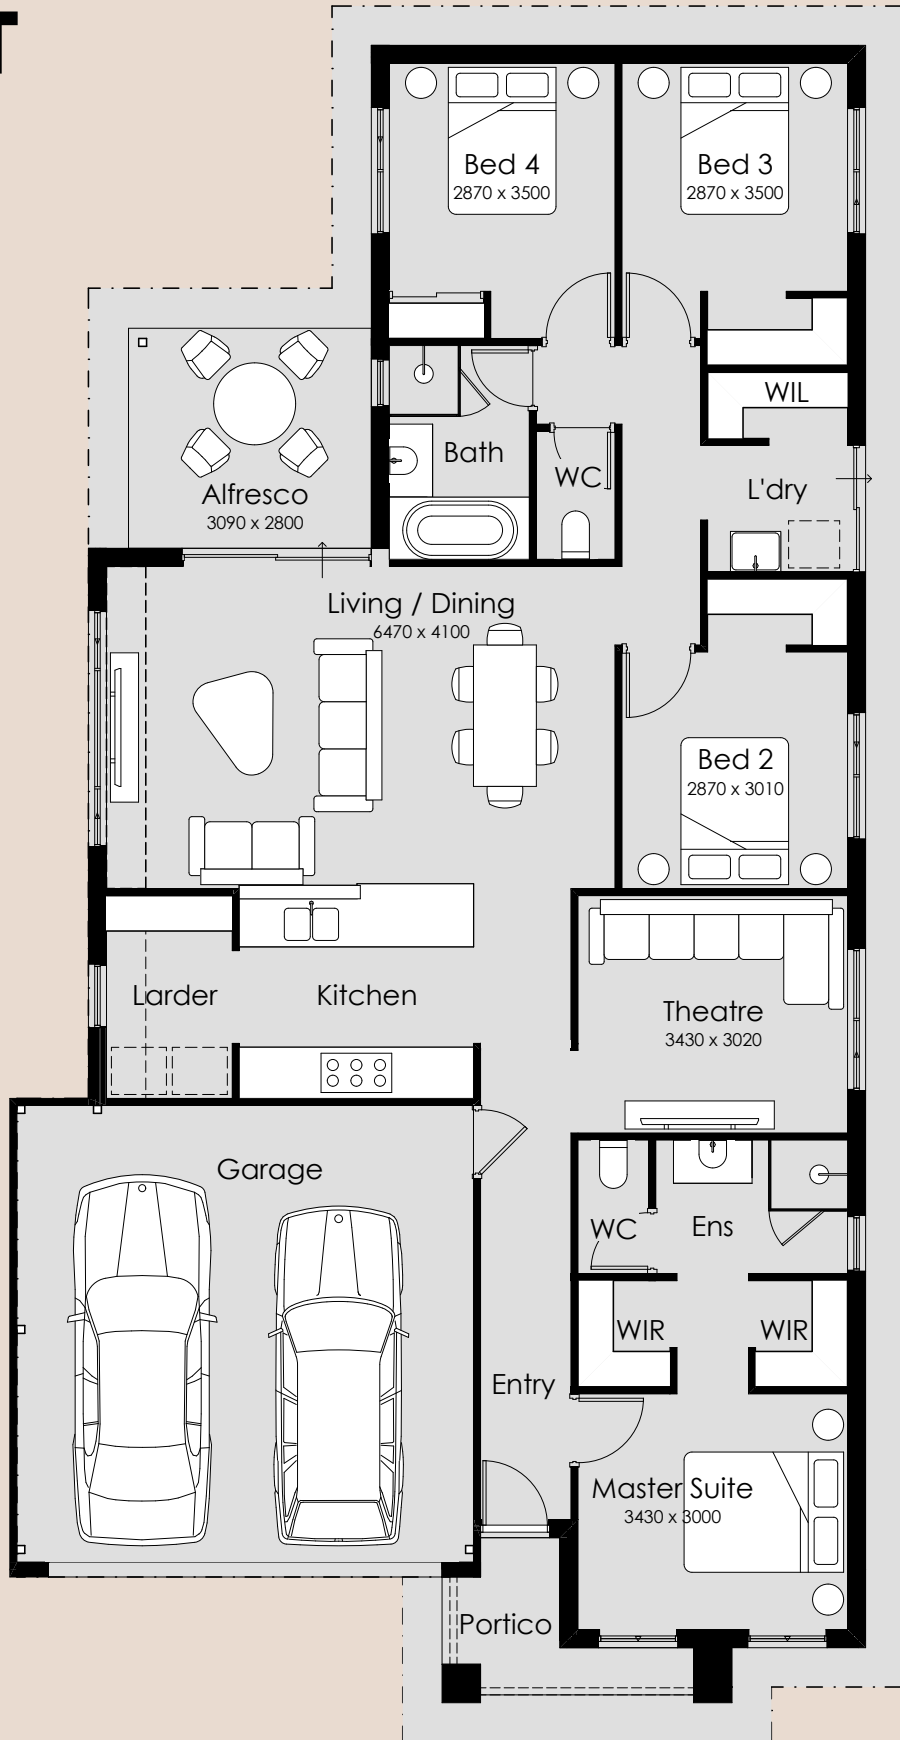

SUMMIT

HOMES GROUP

Milan

- 4
- 2
- 2

Overall Width – 10.89m
Overall Length – 21.09m
Min Block Width – 12.5m
Min Block Length – 30m
Total Area – 191.92m²