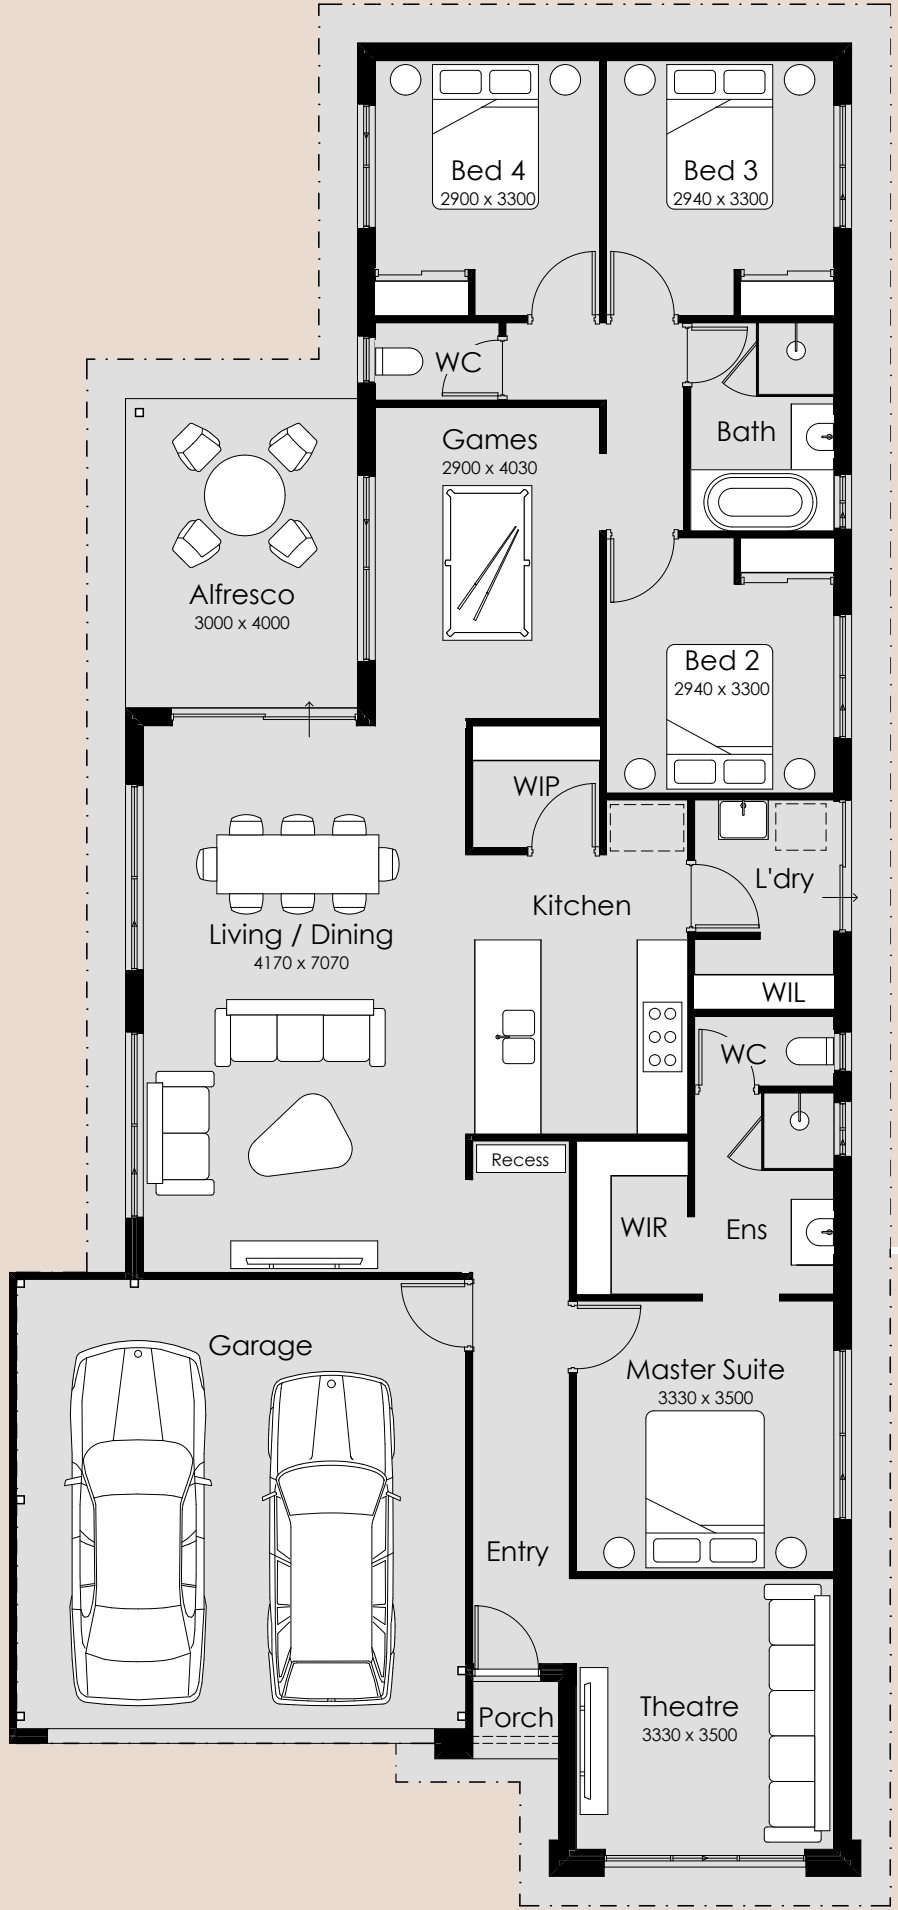

## Montreal

- 4
- 2
- 2

Overall Width – 11.01m  
Overall Length – 23.71m  
Min Block Width – 12.5m  
Min Block Length – 25m  
Total Area – 208.21m<sup>2</sup>