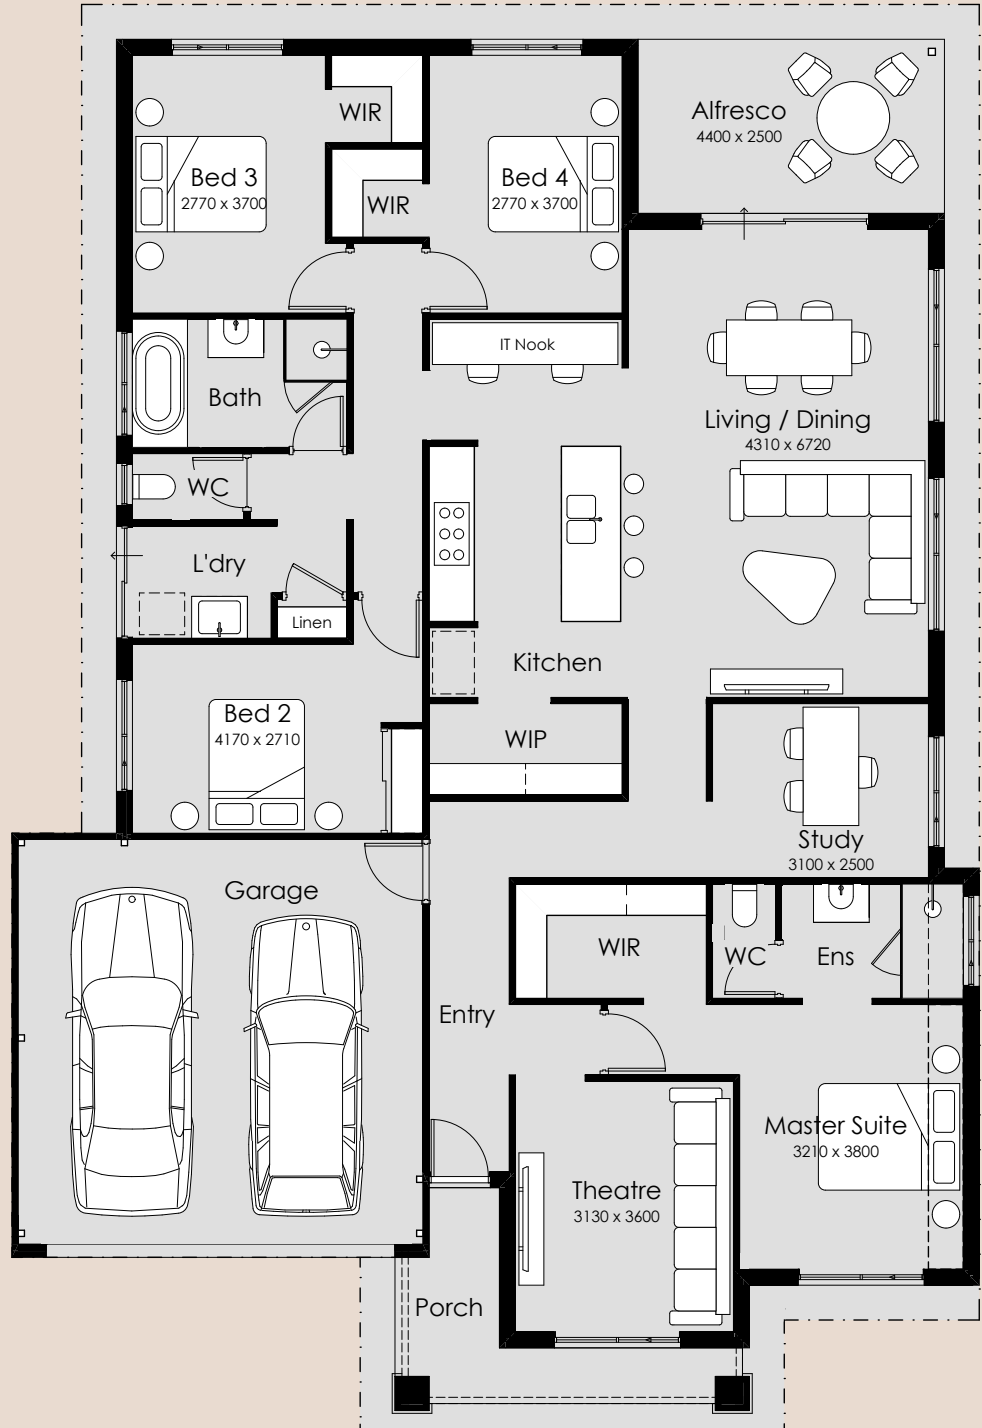

## Nebula

-  4
-  2
-  2

- Overall Width – 13.89m
- Overall Length – 19.69m
- Min Block Width – 15m
- Min Block Length – 25m
- Total Area – 231.81m<sup>2</sup>