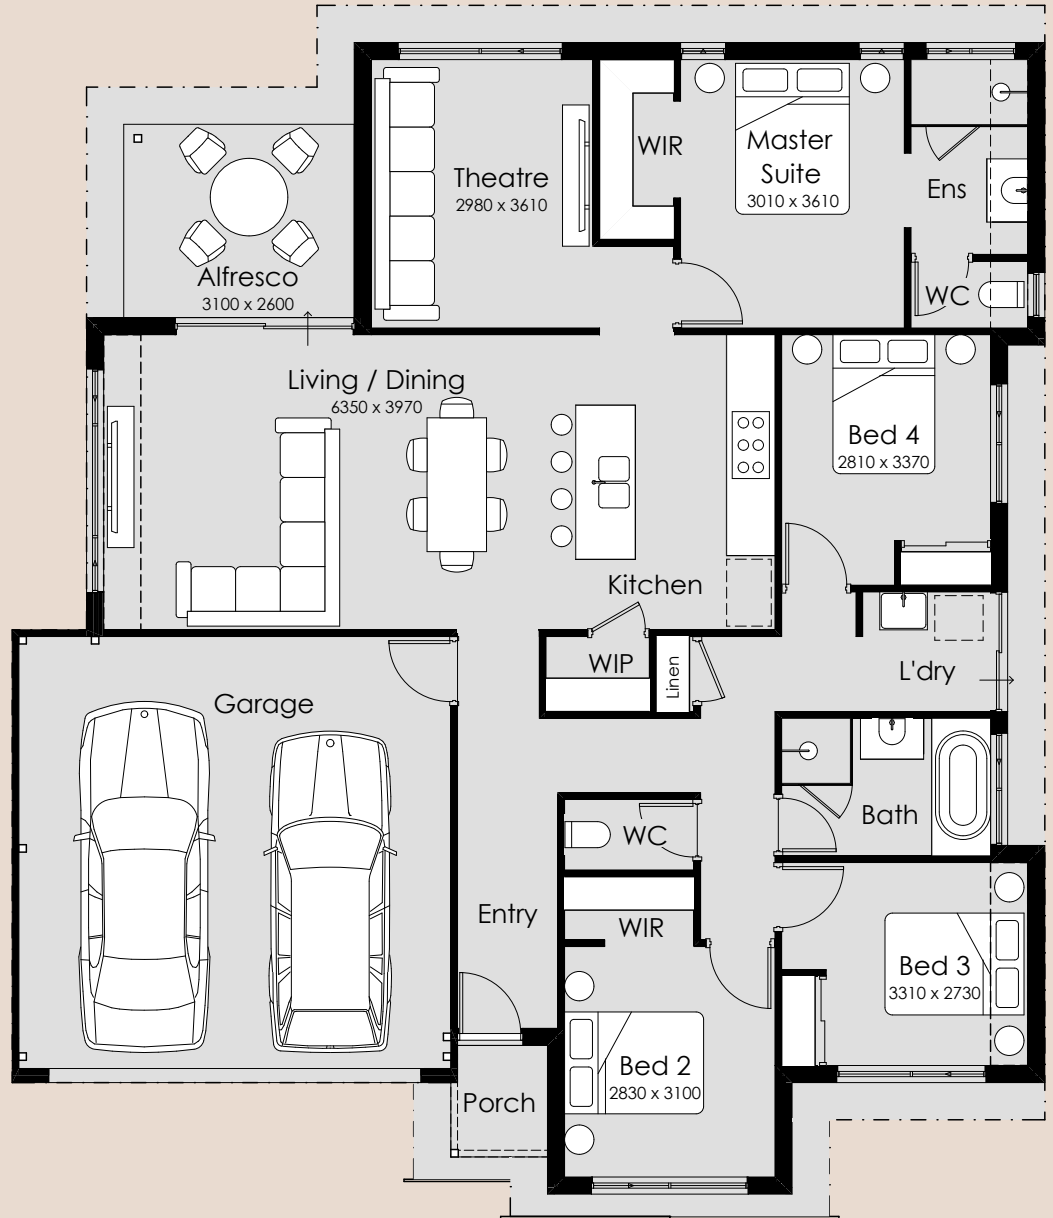

SUMMIT

HOMES GROUP

Paris

-  4
-  2
-  2

Overall Width – 13.89m

Overall Length – 15.49m

Min Block Width – 15m

Min Block Length – 25m

Total Area – 184.04m²