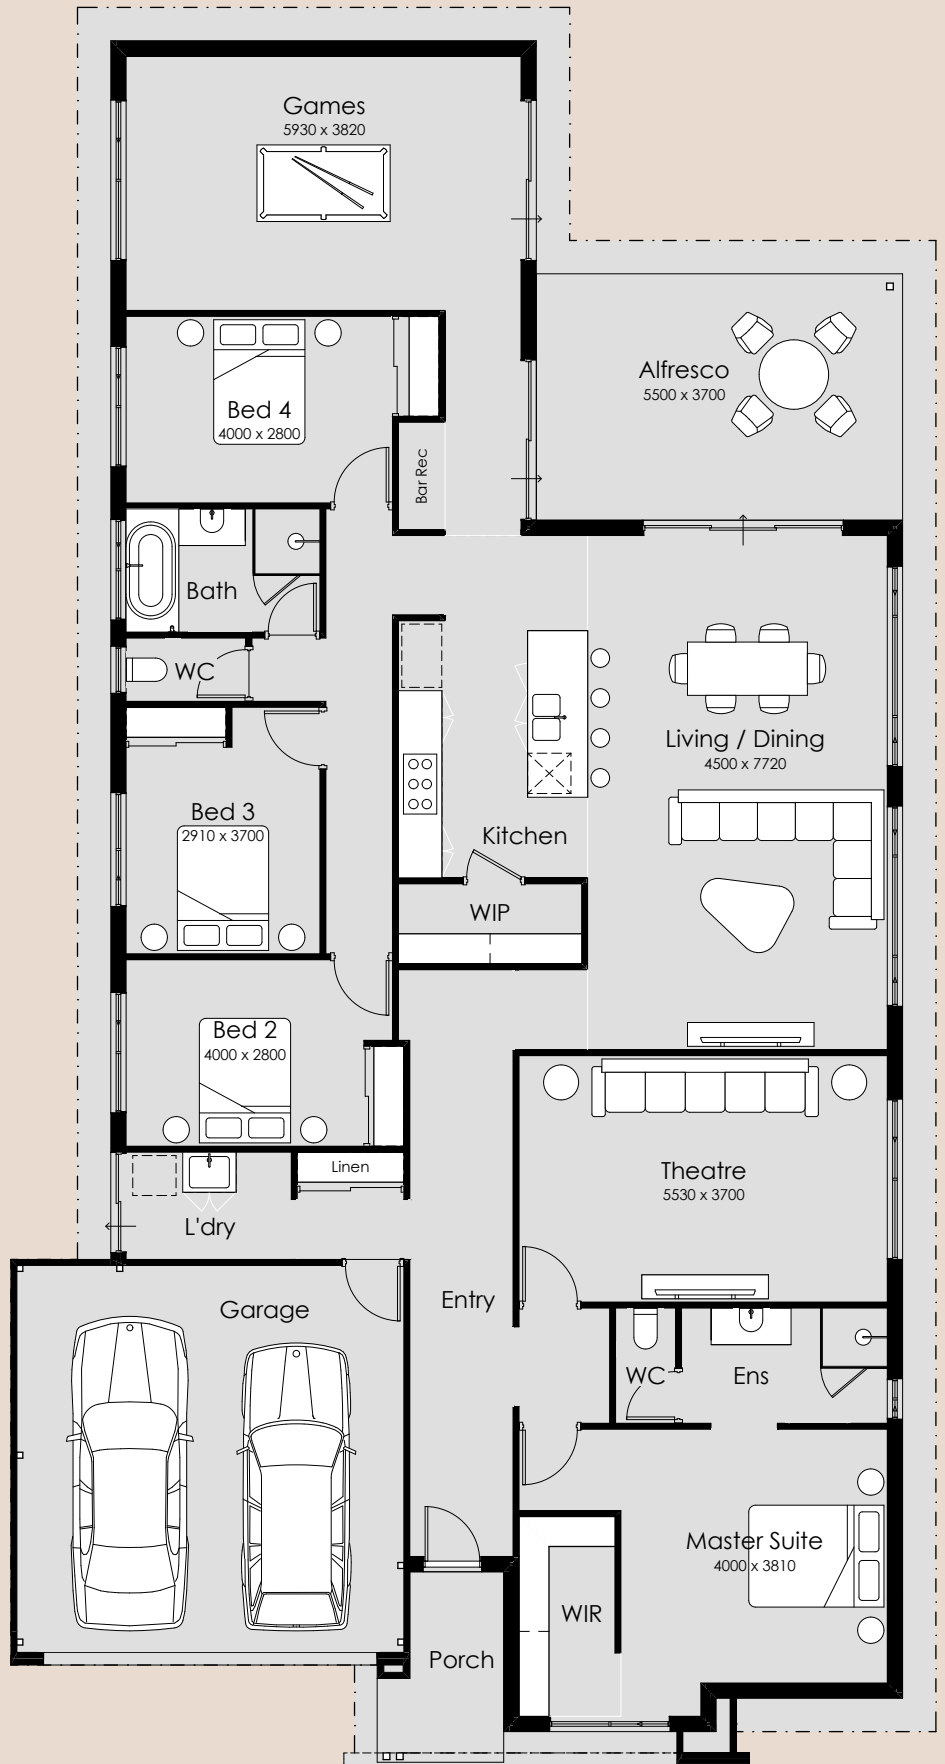

## Questro

-  4
-  2
-  2

Overall Width – 13.89m

Overall Length – 25.89m

Min Block Width – 15m

Min Block Length – 30m

Total Area – 286.98m<sup>2</sup>