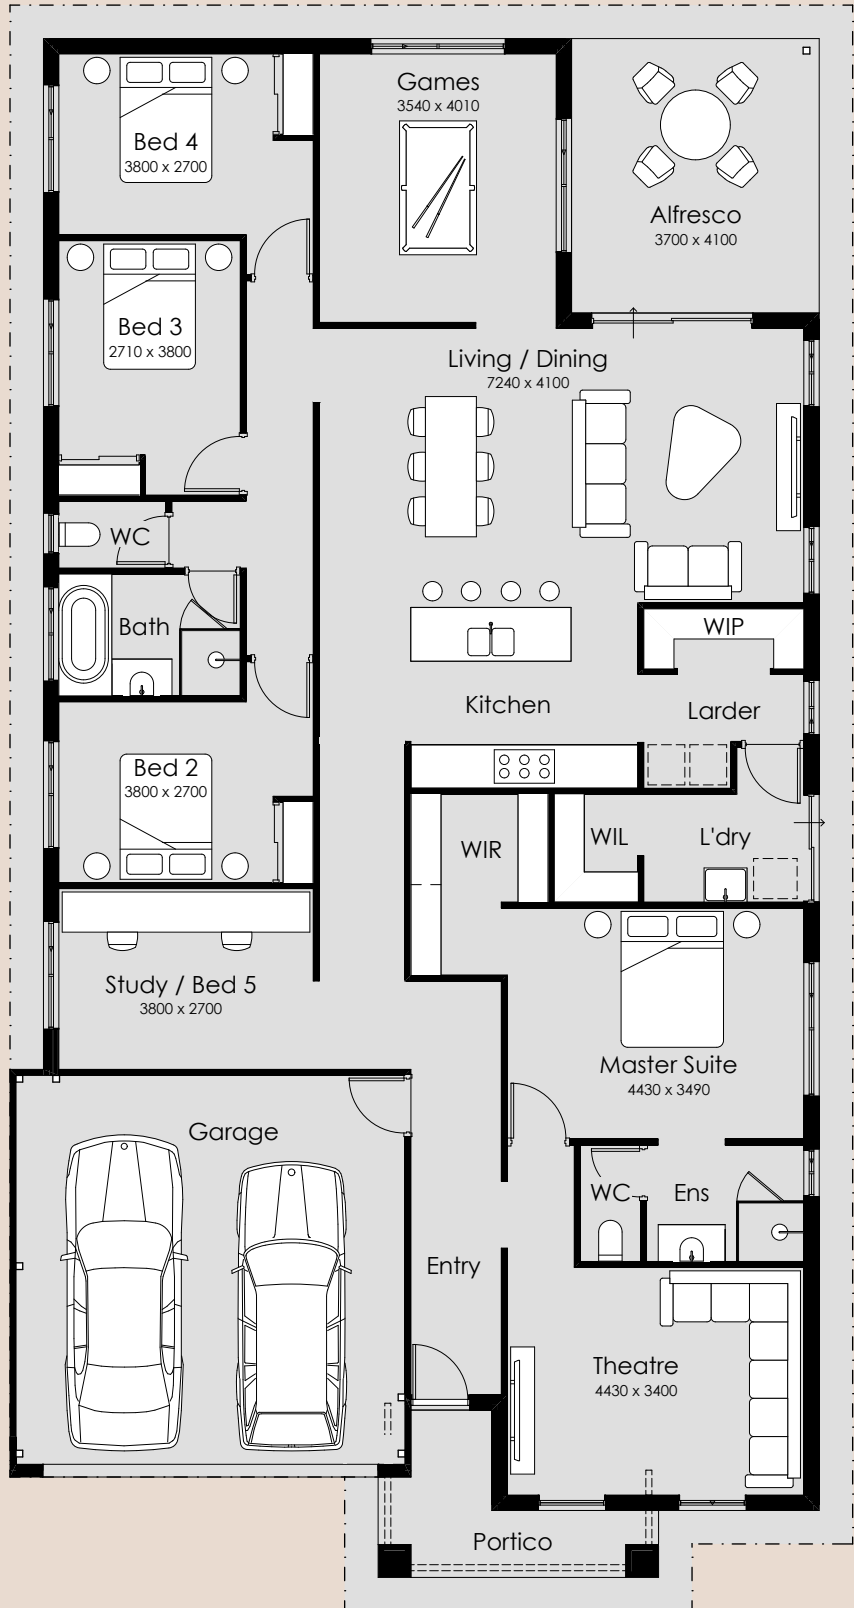

SUMMIT

HOMES GROUP

Seattle

- 4
- 2
- 2

Overall Width – 12.09m
Overall Length – 22.99m
Min Block Width – 15m
Min Block Length – 25m
Total Area – 259.60m²