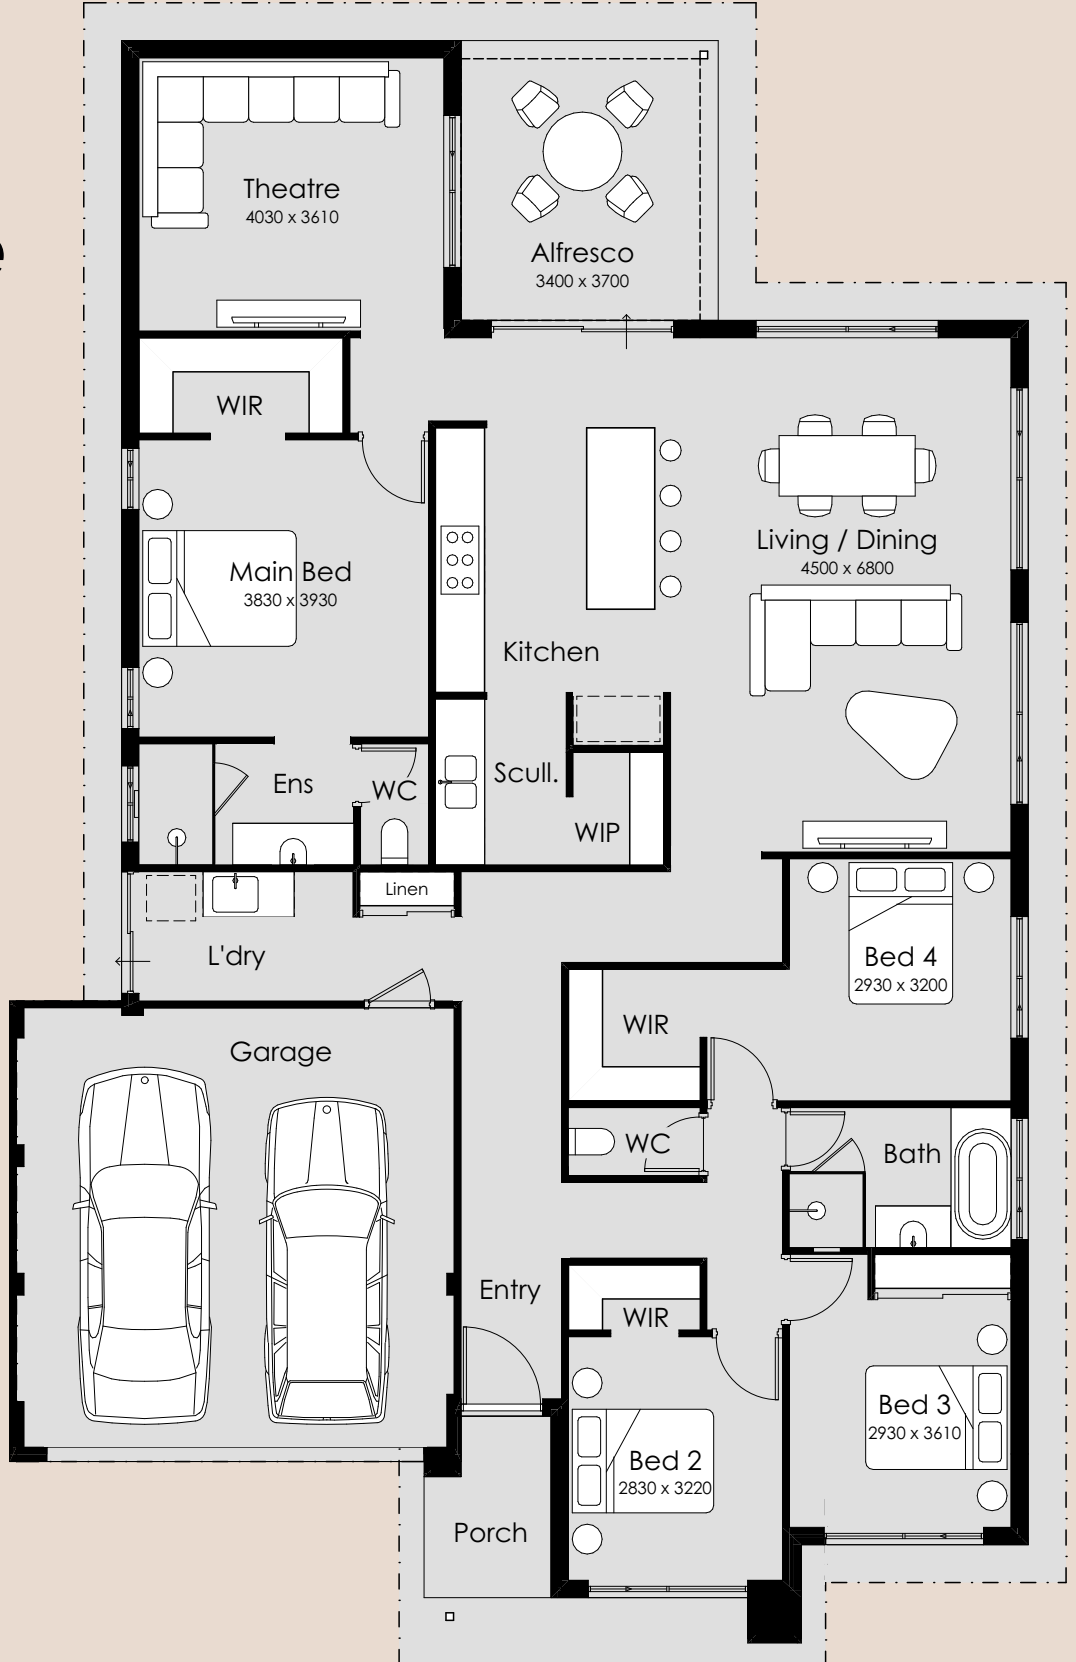

SUMMIT

HOMES GROUP

Siluma Grande

Overall Width – 13.47m
Overall Length – 21.19m
Min Block Width – 15m
Min Block Length – 25m
Total Area – 231.31m²