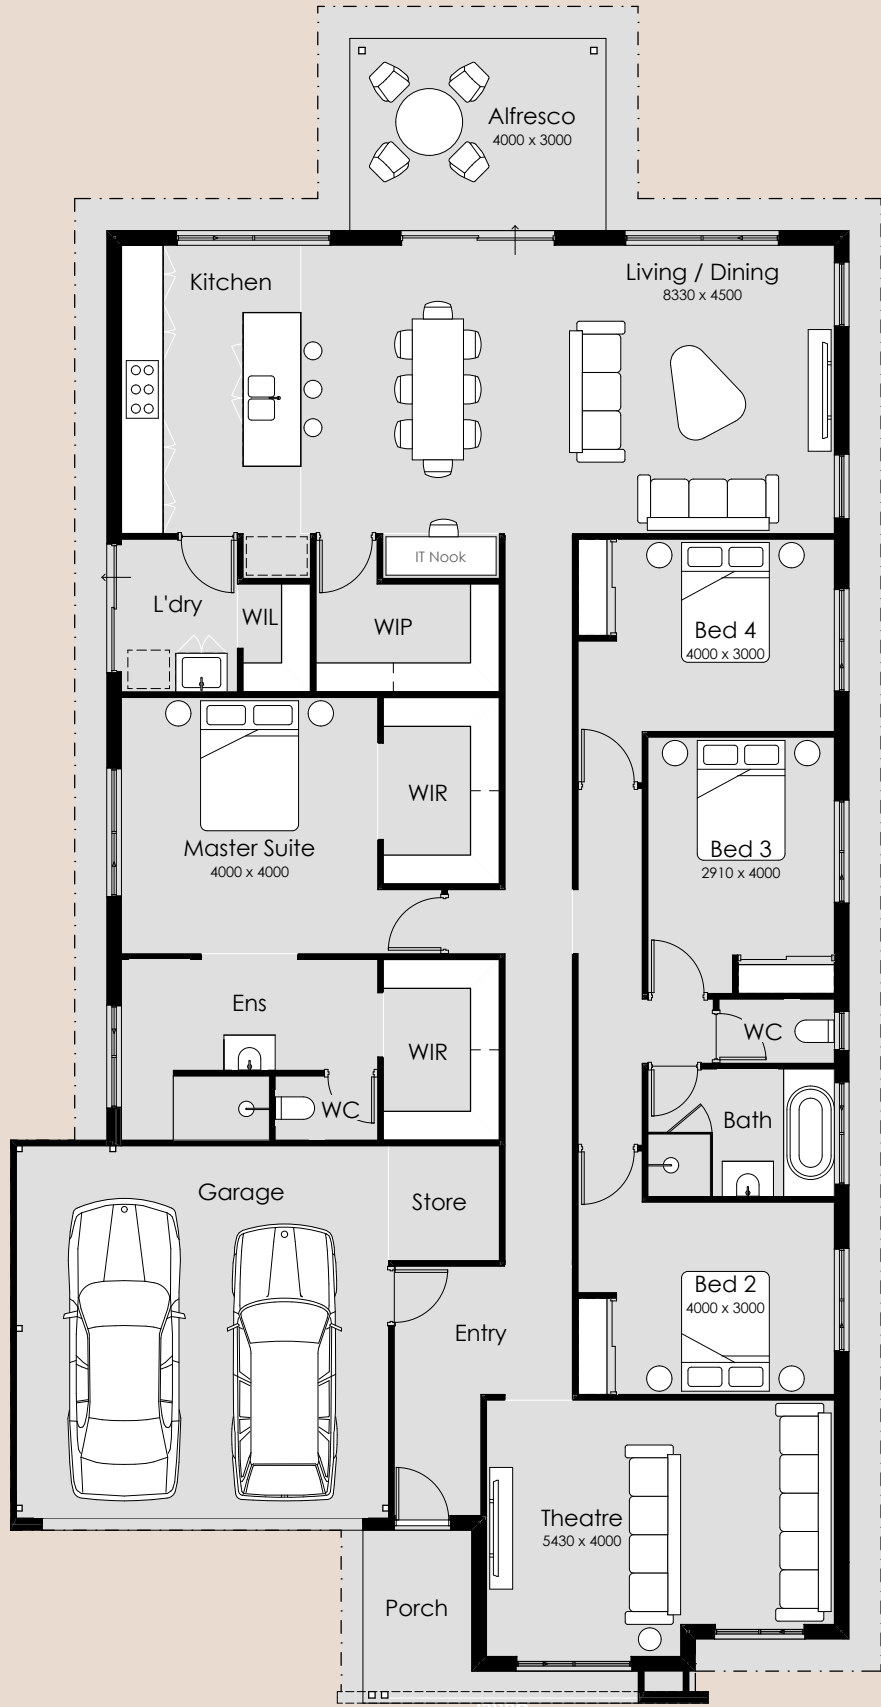

SUMMIT

HOMES GROUP

Solstice

-  4
-  2
-  2

- Overall Width – 13.09m
- Overall Length – 25.85m
- Min Block Width – 15m
- Min Block Length – 30m
- Total Area – 274.34m²