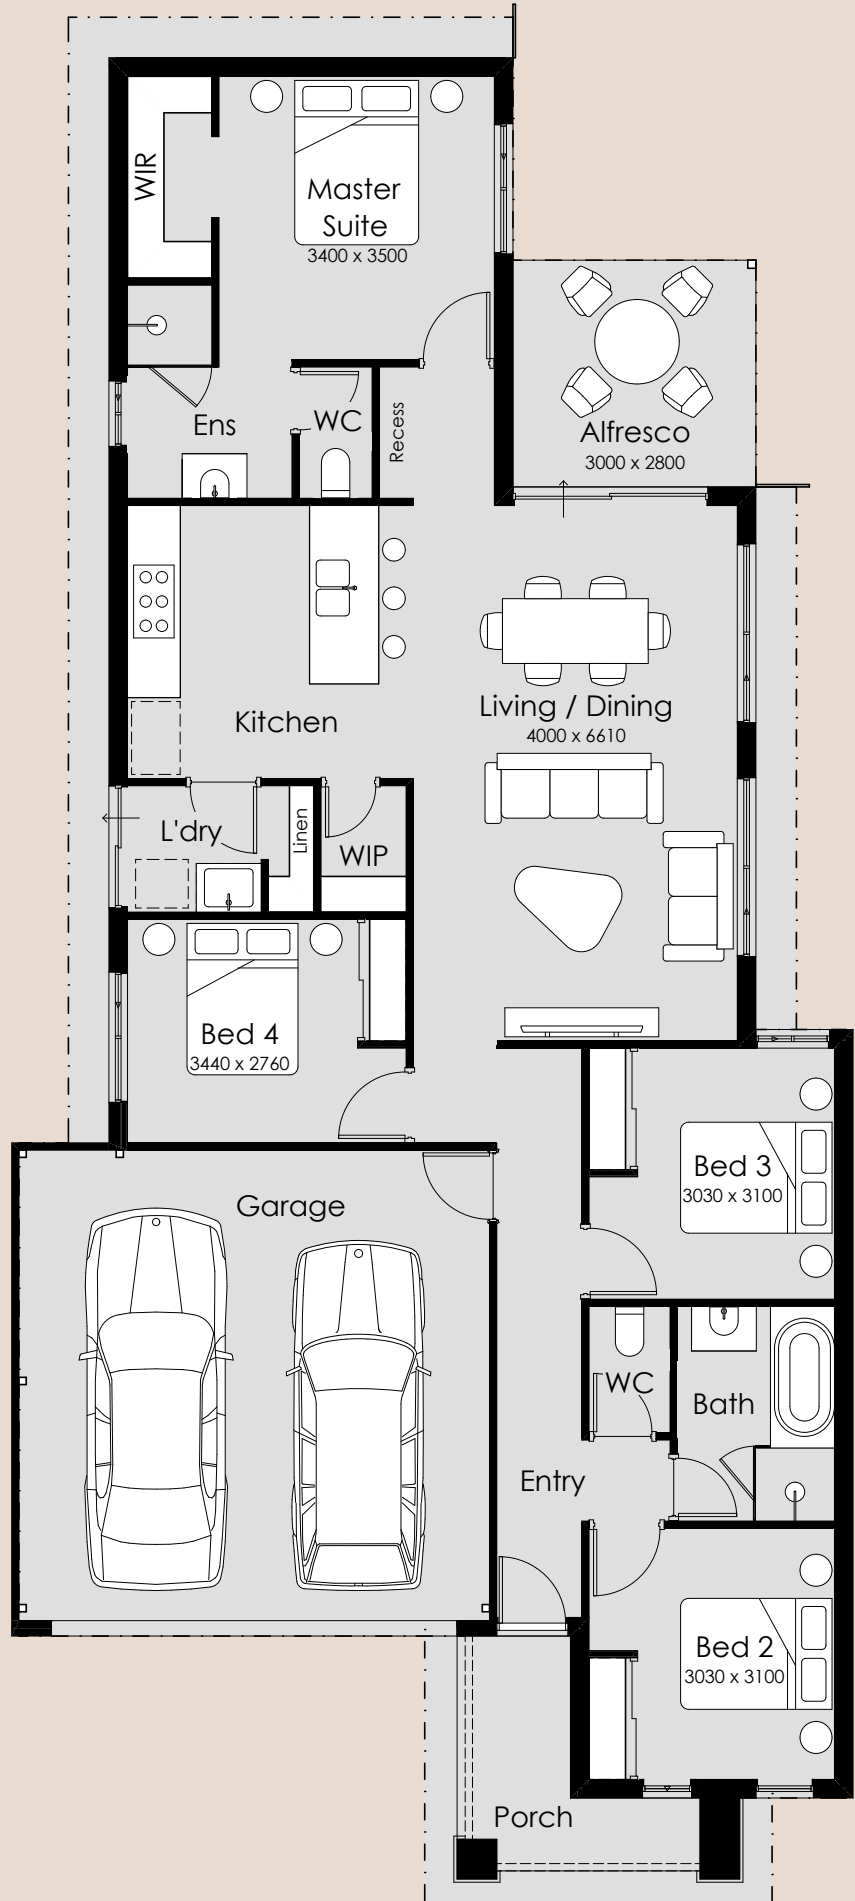

SUMMIT

HOMES GROUP

Sol

-  4
-  2
-  2

Overall Width – 10.39m
Overall Length – 22.49m
Min Block Width – 10.50m
Min Block Length – 25m
Total Area – 177.54m²