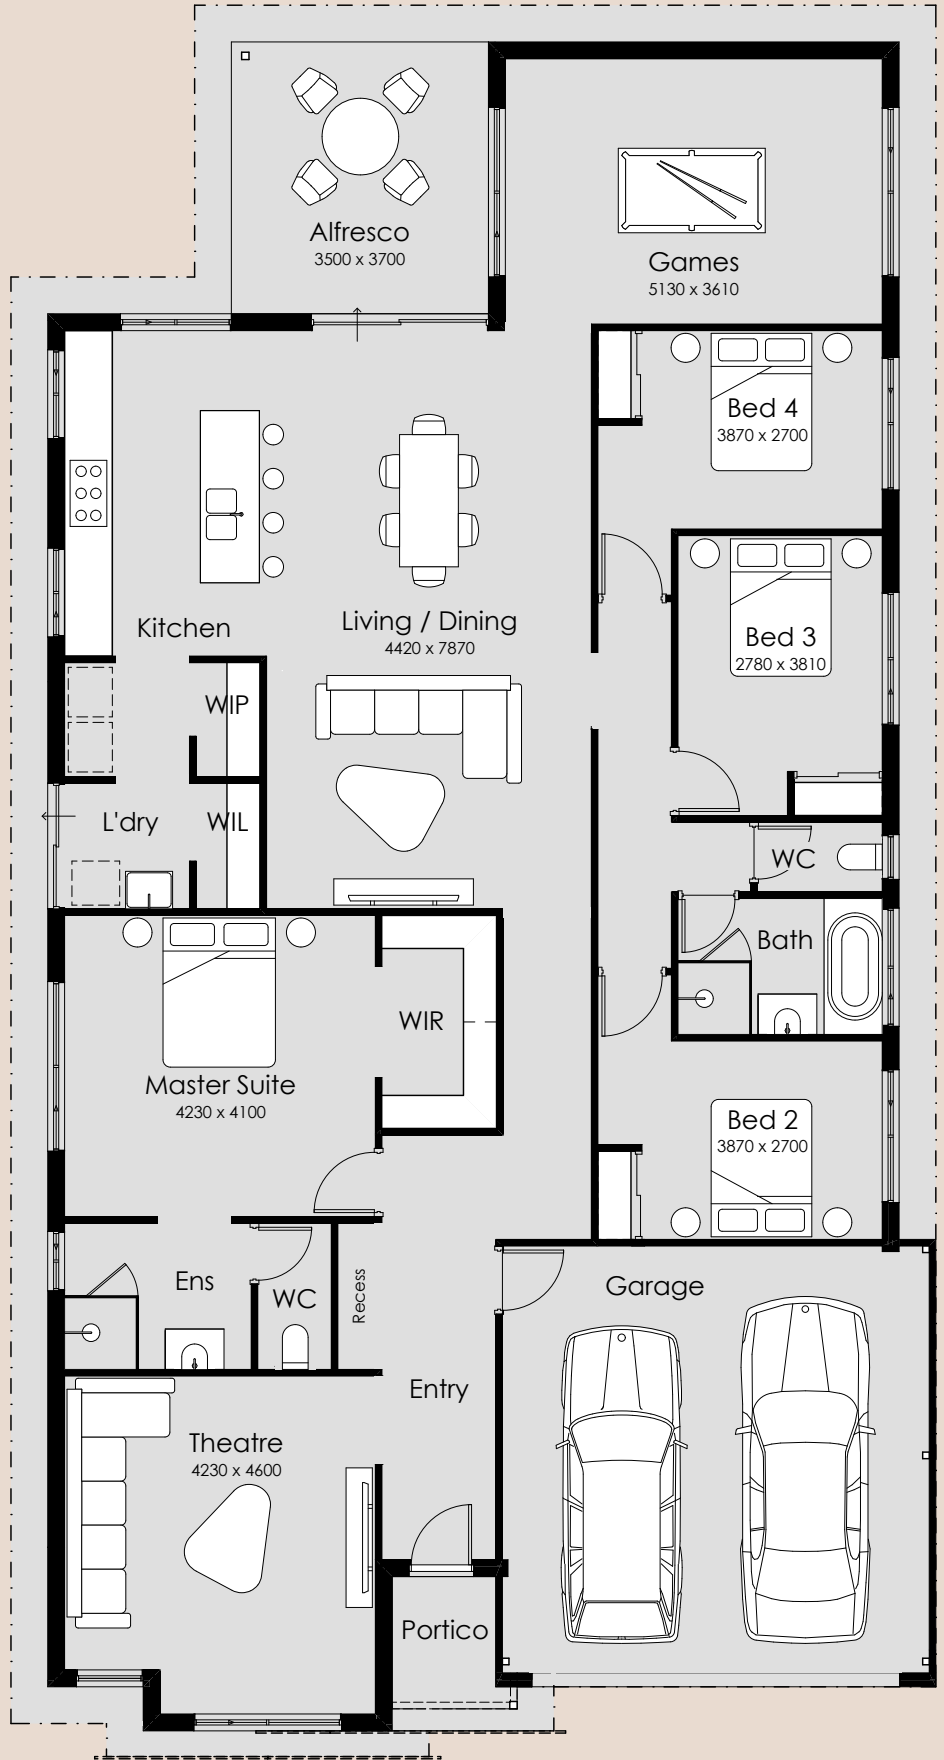

## Valley

- 4
- 2
- 2

Overall Width – 12.09m  
Overall Length – 22.99m  
Min Block Width – 15m  
Min Block Length – 25m  
Total Area – 255.84m<sup>2</sup>