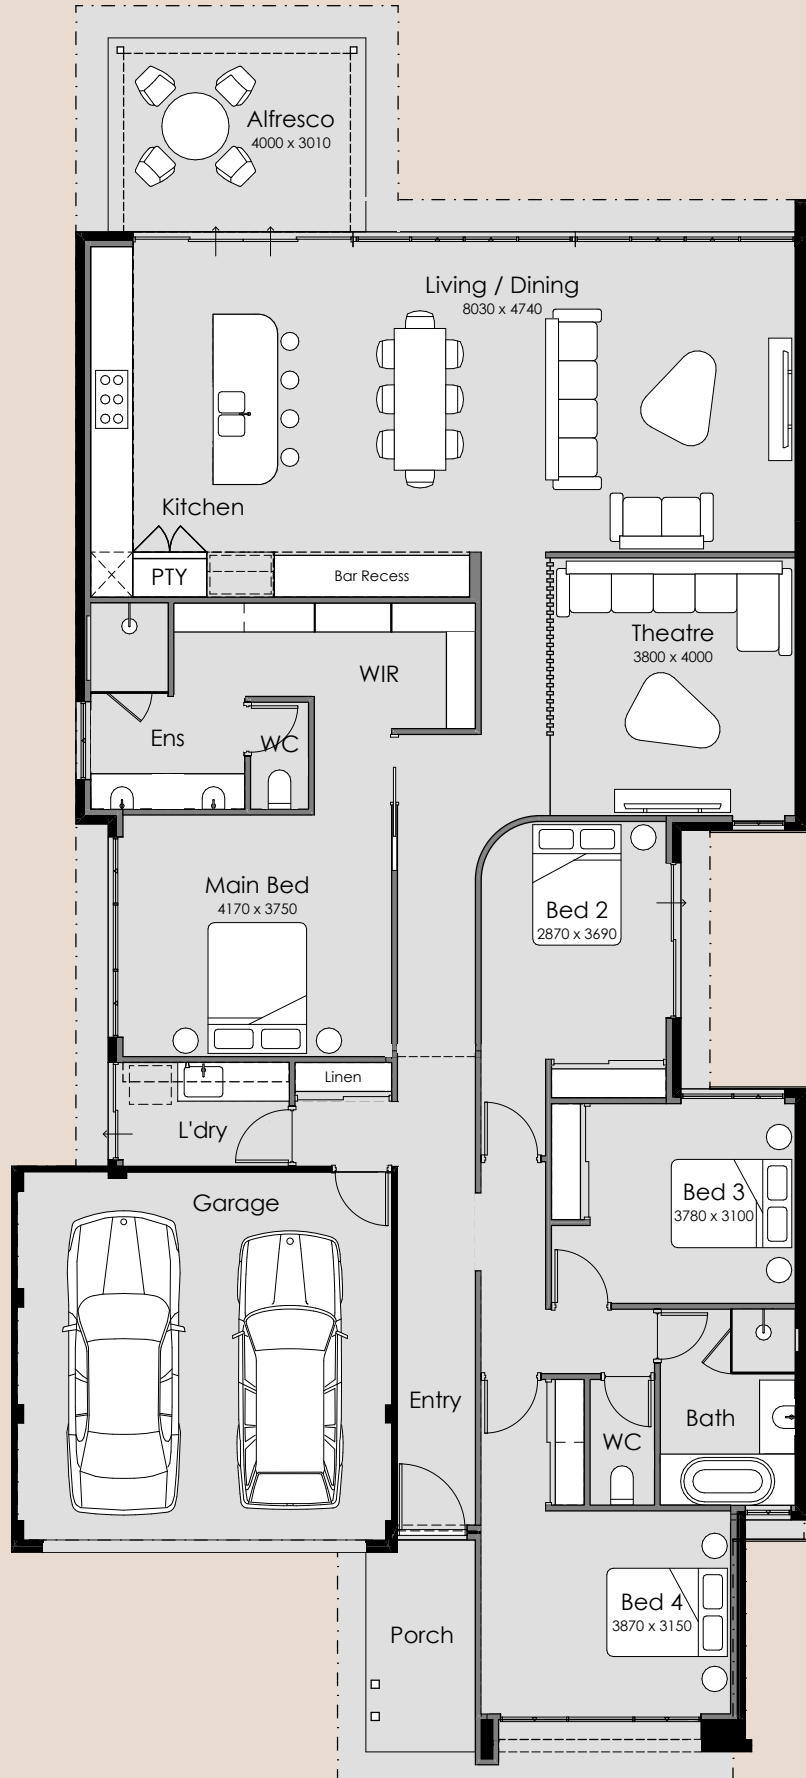

SUMMIT

HOMES GROUP

Sento

-  4
-  2
-  2

Overall Width – 12.39m

Overall Length – 26.66m

Min Block Width – 12.5m

Min Block Length – 30m

Total Area – 256.40m²