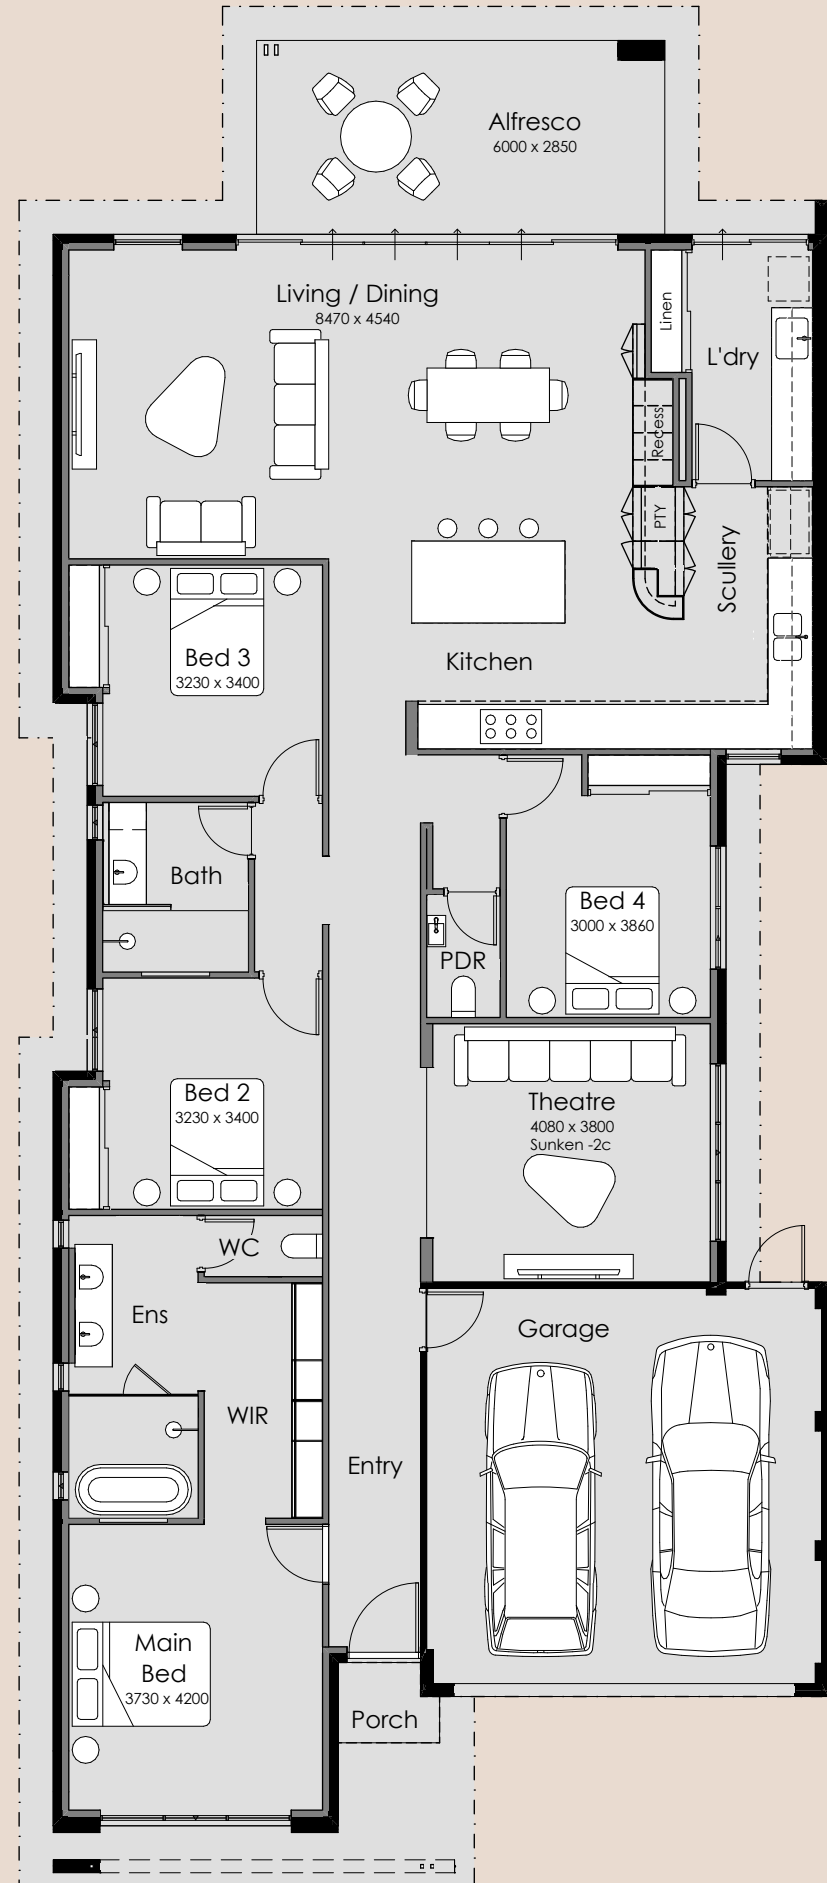

## Aria

4

2.5

2

Overall Width – 11.39m

Overall Length – 26.93m

Min Block Width – 12.50m

Min Block Length – 30.00m

Total Area – 256.67m<sup>2</sup>